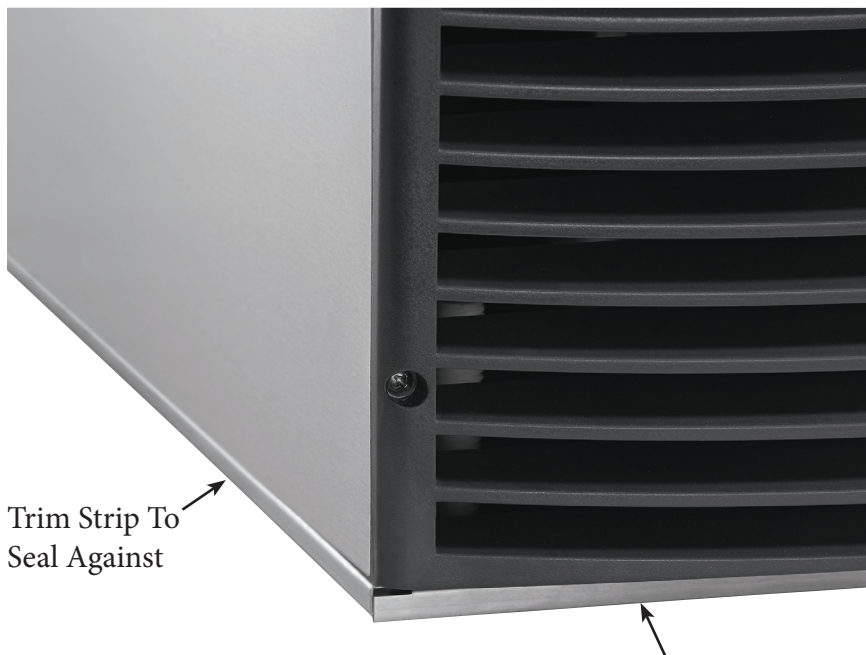

Essential Ice Cubers

Floor Mounting Kits KUFM15 and KUFM20

Floor mounting the CU0415, CU0715 or CU0920 makes the overall height of the cabinet 32 inches, including the kit's parts. That height allows the cabinet to be placed under a 34 inch ADA countertop, including allowing up to an inch and three quarters for the counter itself. The trim strips provide a sealing surface and the bolts provide glides to reduce floor damage and allow leveling.

Kit Contents: 4 trim strips, 4 plastic bolts, 8 washers, tube of sealant.

Kit Installed

Kit Detail