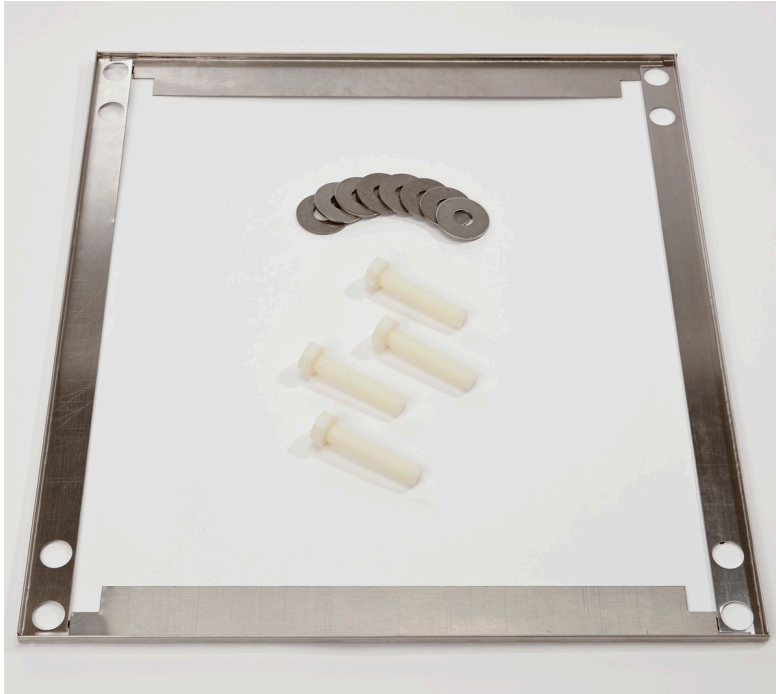

Essential Ice Cubers

Floor Mounting Kits KUFM15 and KUFM20

Floor mounting the CU0415, CU0715 or CU0920 makes the overall height of the cabinet 32 inches, including the kit's parts. That height allows the cabinet to be placed under a 34 inch ADA countertop, including allowing up to an inch and three quarters for the counter itself. The trim strips provide a sealing surface and the bolts provide glides to reduce floor damage and allow leveling.

Kit Contents: 4 trim strips, 4 plastic bolts, 8 washers, tube of sealant.

Kit Installed

Kit Detail