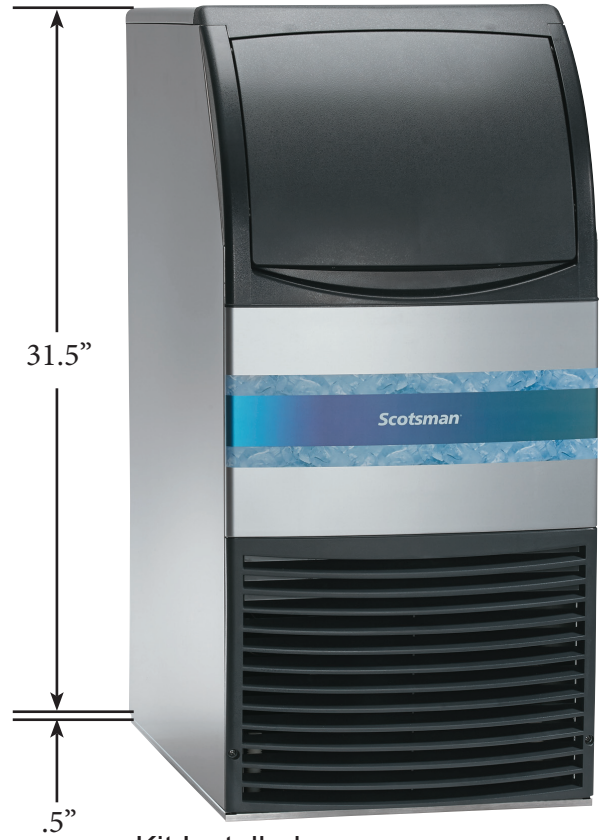

Essential Ice Cubers

Floor Mounting Kits KUFM15 and KUFM20

Floor mounting the CU0415, CU0715 or CU0920 makes the overall height of the cabinet 32 inches, including the kit's parts. That height allows the cabinet to be placed under a 34 inch ADA countertop, including allowing up to an inch and three quarters for the counter itself. The trim strips provide a sealing surface and the bolts provide glides to reduce floor damage and allow leveling.

Kit Contents: 4 trim strips, 4 plastic bolts, 8 washers, tube of sealant.

Kit Installed

Kit Detail