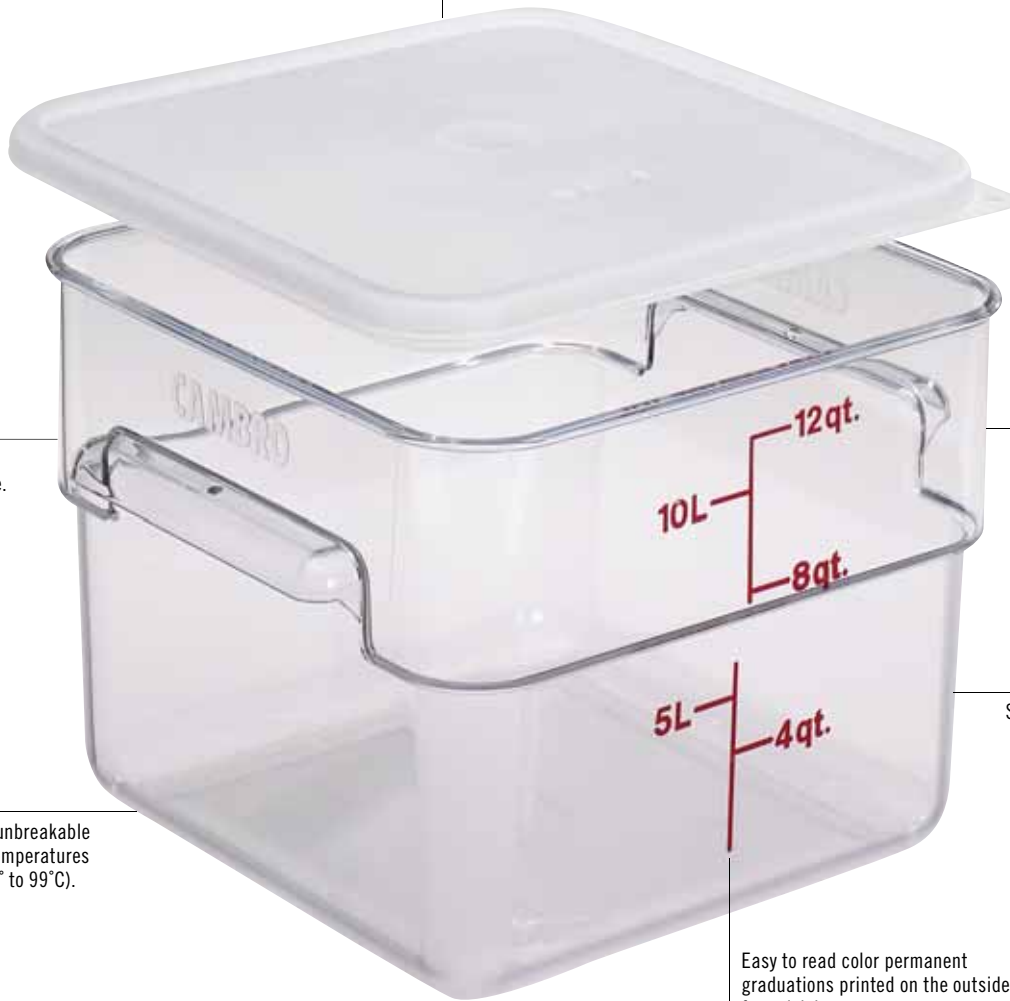

CAMWEAR® CAMSQUARE® FOOD STORAGE CONTAINERS

Maximize your storage area with CamSquare food storage containers. The square shape provides 33% better space usage than traditional round containers. Clear Camwear provides product visibility for at a glance inventory management. Seal covers feature an inner and outer seal for superior spill resistance, even during transport.

Note: All graduations are approximate.

Tight fitting seal cover is spill resistant, saves expense & is safer for employees to handle during transport.

Interstacking saves space when not in use.

Wide molded-in handles on larger sizes ease carrying. Molded-in holes offer quick and sanitary drying.

Stain and odor resistant.

Crystal clear, virtually unbreakable Camwear withstands temperatures from -40° to 210°F (-40° to 99°C).

Easy to read color permanent graduations printed on the outside for quick inventory management.

Seal Covers for Camwear CamSquares*

- Inner and outer seal provide excellent spill resistance.
- Includes a hole on the corner for hanging during storage.
- Translucent lid easily identifies contents.
- Withstands temperatures from -40° to 160°F (-40° to 70°C).