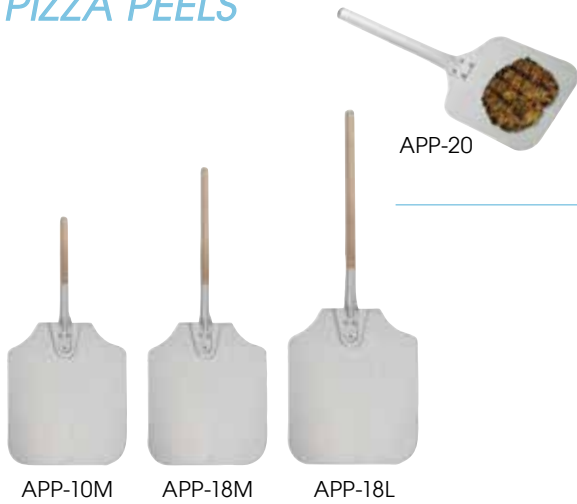

PIZZA PEELS

ALUMINUM PIZZA/BURGER PEEL

- ◆ 14 gauge, 1.6mm thick
- ◆ 11"L handle

ITEM	DESCRIPTION	O.L	UOM	CASE
APP-20	6-3/4" x 9" Blade	20"	Each	12/48

ALUMINUM PIZZA PEELS

- ◆ Wooden handle

ITEM	DESCRIPTION	O.L	UOM	CASE
APP-26	12" x 14" Blade	26"	Each	6/12
APP-36	12" x 14" Blade	36"	Each	6/12
APP-52	12" x 14" Blade	52"	Each	6/12
APP-10M	14" x 16" Blade	26"	Each	6/12
APP-18M	14" x 16" Blade	34"	Each	6/12
APP-18L	16" x 18" Blade	36"	Each	6/12

WOODEN PIZZA PEELS

ITEM	DESCRIPTION	O.L	UOM	CASE
WPP-1222	12" x 13" Blade	22"	Each	12
WPP-1236	12" x 13" Blade	36"	Each	12
WPP-1242	12" x 13" Blade	42"	Each	12
WPP-1424	14" x 15" Blade	24"	Each	12
WPP-1436	14" x 15" Blade	36"	Each	12
WPP-1442	14" x 15" Blade	42"	Each	12
WPP-1642	16" x 17-1/2" Blade	42"	Each	6
WPP-1842	18" x 19" Blade	42"	Each	6
WPP-2042	20" x 20" Blade	42"	Each	6