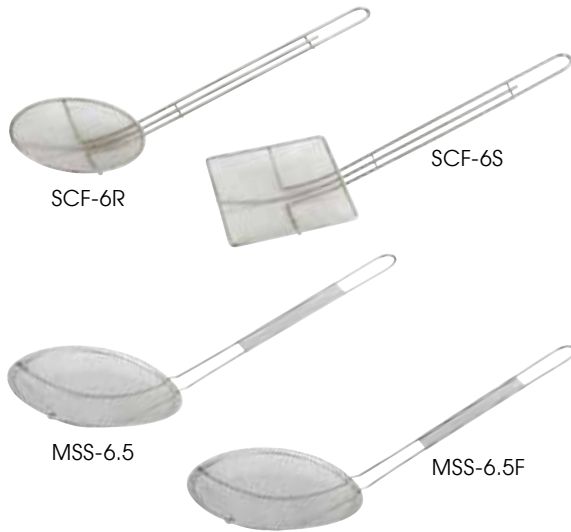

SKIMMERS

STAINLESS STEEL HEAVY-DUTY SKIMMER

◆ One-piece construction

ITEM	DESCRIPTION	HANDLE	UOM	CASE
SCS-6H	6-1/4"Dia	16"	Each	12/72

STAINLESS STEEL SKIMMERS

ITEM	DESCRIPTION	HANDLE	UOM	CASE
SCS-5	4-1/2"Dia	13"	Each	12/120
SCS-6	5-3/4"Dia	13-1/2"	Each	12/120

EXTRA STRENGTH SHORT HANDLE SKIMMER

◆ Stainless steel

ITEM	DESCRIPTION	UOM	CASE
SC-12	12"Dia	Each	12/24

WIRE SKIMMERS

WIRE SKIMMERS

◆ Nickel plated

ITEM	DESCRIPTION	HANDLE	UOM	CASE
SC-5R	5"Dia	13"	Each	12/36
SC-6R	6"Dia	13"	Each	12/36
SC-7R	7"Dia	13"	Each	12/36
SC-8R	8"Dia	13"	Each	12/24
SC-9R	9"Dia	13"	Each	12/24
SC-12R	12"Dia	13"	Each	12/24

SPIRAL SKIMMERS

◆ Nickel plated

ITEM	DESCRIPTION	HANDLE	UOM	CASE
SCF-7	7"Dia	14"	Each	12/48
SCF-9	9"Dia	14"	Each	12/48

MESH SKIMMERS

◆ Nickel plated

ITEM	DESCRIPTION	HANDLE	UOM	CASE
SCF-6R	6-1/2"Dia	13"	Each	12/48
SCF-6S	6-3/4" x 6-3/4"	13"	Each	12/48

STAINLESS STEEL SINGLE MESH SKIMMERS

ITEM	DESCRIPTION	HANDLE	UOM	CASE
MSS-6F	6"Dia, Fine	13"	Each	12/120
MSS-6.5F	6-1/2"Dia, Fine	13"	Each	12/120
MSS-6	6"Dia, Coarse	13"	Each	12/120
MSS-6.5	6-1/2"Dia, Coarse	13"	Each	12/120