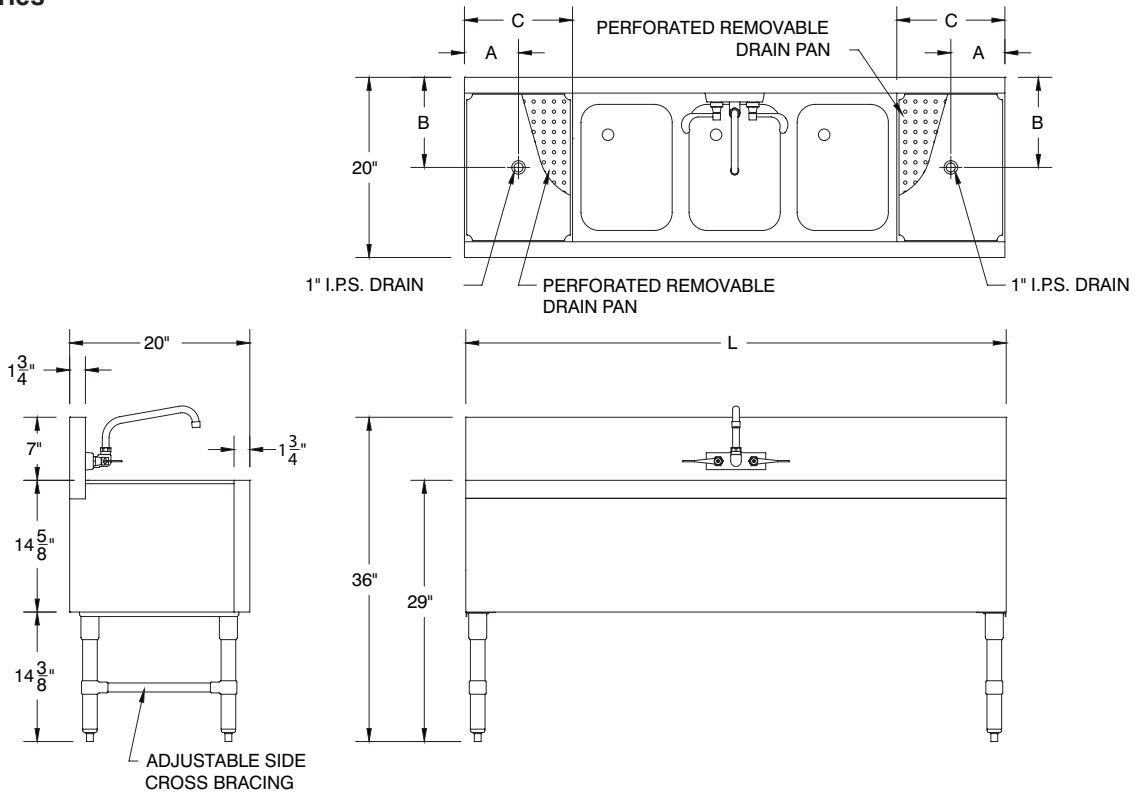

MECHANICAL:

- PRB-19 Series*:** Includes 4" O.C., splash mount swing spout faucet.
- PRB-24 Series*:** Includes 4" O.C., deck mount swing spout faucet.
- All faucets meet federal lead free standards.**
- Each sink bowl includes 9" high overflow pipe with 1 1/2" IPS drain.

*4 Comp. Bar Sinks Include Two 6" Swing Spout Faucets

L And R Indicate Sink Location.

Customer Service Available To Assist You 1-800-645-3166 8:30 am - 8:00 pm E.S.T.

For Orders & Customer Service:
Email: customer@advancetabco.com or Fax: 631-242-6900

For Smart Fabrication™ Quotes:
Email: smartfab@advancetabco.com or Fax: 631-586-2933

DIMENSIONS and SPECIFICATIONS

TOL Overall: $\pm .500"$ Interior: $\pm .250"$

ALL DIMENSIONS ARE TYPICAL

PRB-19 Series

PRB-24 Series