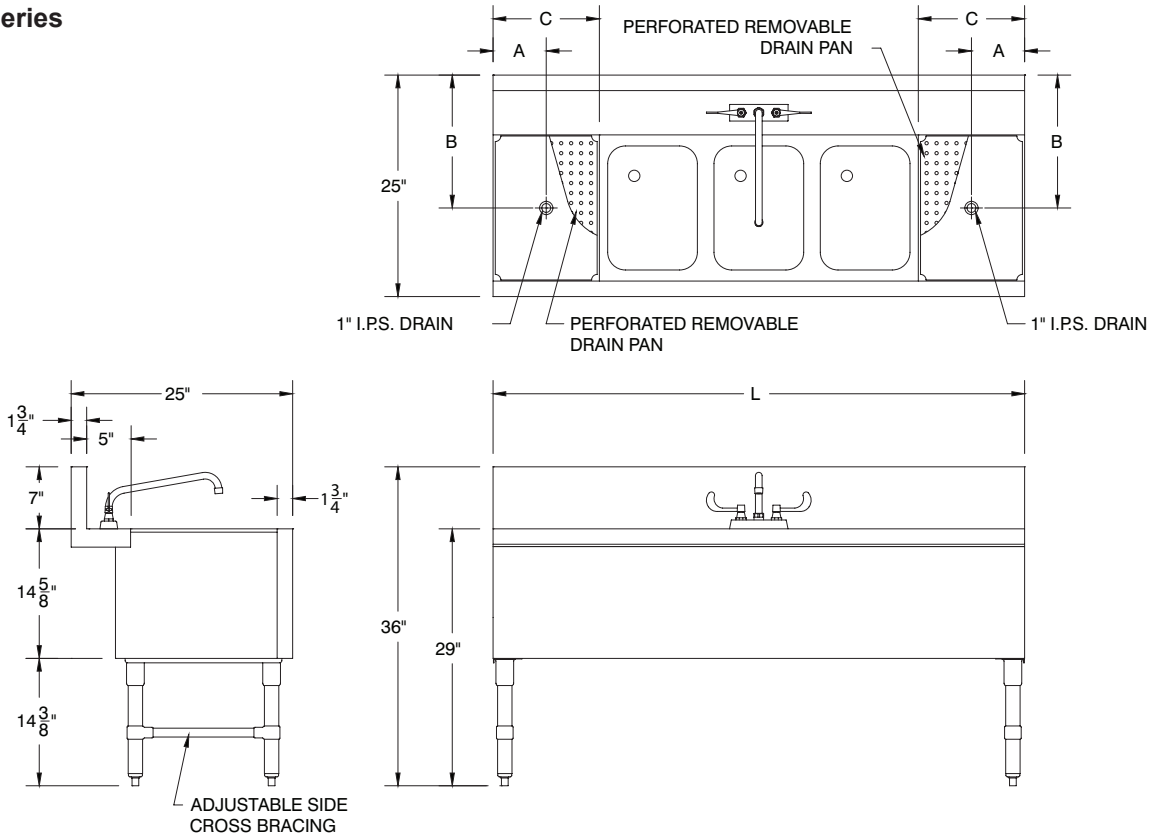

MECHANICAL:

- PRB-19 Series*:** Includes 4" O.C., splash mount swing spout faucet.
- PRB-24 Series*:** Includes 4" O.C., deck mount swing spout faucet.
- All faucets meet federal lead free standards.**
- Each sink bowl includes 9" high overflow pipe with 1 1/2" IPS drain.

For More Accessories & Modifications, Visit Us At www.advancetabco.com.

	20" WIDE Model #	Approx. Weight	Approx. Cu. Ft.	25" WIDE Model #	Approx. Weight	Approx. Cu. Ft.	O.A. Length (L)	Drbd. Length (C)	Drbd. Drain Distance (A)	Drbd. Drain Distance (B)	# of Drainboards	Faucet Length
1 COMP.	PRB-19-31C	79 lbs.	11	PRB-24-31C	89 lbs.	12	36"	12"	6"	10"	2	6"
	PRB-19-22C	79 lbs.	11	PRB-24-22C	89 lbs.	8	24"	N/A	N/A	N/A	N/A	6"
2 COMP.	PRB-19-32LorR	79 lbs.	11	PRB-24-32LorR	89 lbs.	12	36"	11"	5.5	10"	1	6"
	PRB-19-42LorR	92 lbs.	14	PRB-24-42LorR	105 lbs.	16	48"	23"	11.5	10"	1	6"
	PRB-19-42C	92 lbs.	14	PRB-24-42C	105 lbs.	16	48"	12"	6	10"	2	6"
3 COMP.	PRB-19-33C	92 lbs.	14	PRB-24-33C	105 lbs.	12	36"	N/A	N/A	N/A	N/A	12"
	PRB-19-43LorR	94 lbs.	14	PRB-24-43LorR	107 lbs.	16	48"	11"	6"	10"	1	12"
	PRB-19-53LorR	109 lbs.	18	PRB-24-53LorR	125 lbs.	20	60"	23"	12"	10"	1	12"
	PRB-19-53C	109 lbs.	18	PRB-24-53C	125 lbs.	20	60"	12"	6"	10"	2	12"
	PRB-19-63C	125 lbs.	21	PRB-24-63C	143 lbs.	24	72"	18"	9"	10"	2	12"
	PRB-19-73C	139 lbs.	25	PRB-24-73C	190 lbs.	42	84"	24"	12"	10"	2	12"
	PRB-19-83C	153 lbs.	28	PRB-24-83C	176 lbs.	48	96"	30"	15"	10"	2	12"
4 COMP.	PRB-19-44C*	94 lbs.	14	PRB-24-44C*	107 lbs.	16	48"	N/A	N/A	N/A	N/A	6"
	PRB-19-64C*	125 lbs.	21	PRB-24-64C*	147 lbs.	24	72"	12"	6"	10"	2	6"
	PRB-19-74C*	143 lbs.	25	PRB-24-74C*	163 lbs.	42	84"	18"	9"	10"	2	6"
	PRB-19-84C*	157 lbs.	28	PRB-24-84C*	178 lbs.	48	96"	24"	12"	10"	2	6"

For Smart Fabrication™ Quotes:
Email: smartfab@advancetabco.com or Fax: 631-586-2933

DIMENSIONS and SPECIFICATIONS

TOL Overall: $\pm .500"$ Interior: $\pm .250"$

ALL DIMENSIONS ARE TYPICAL

PRB-19 Series

PRB-24 Series