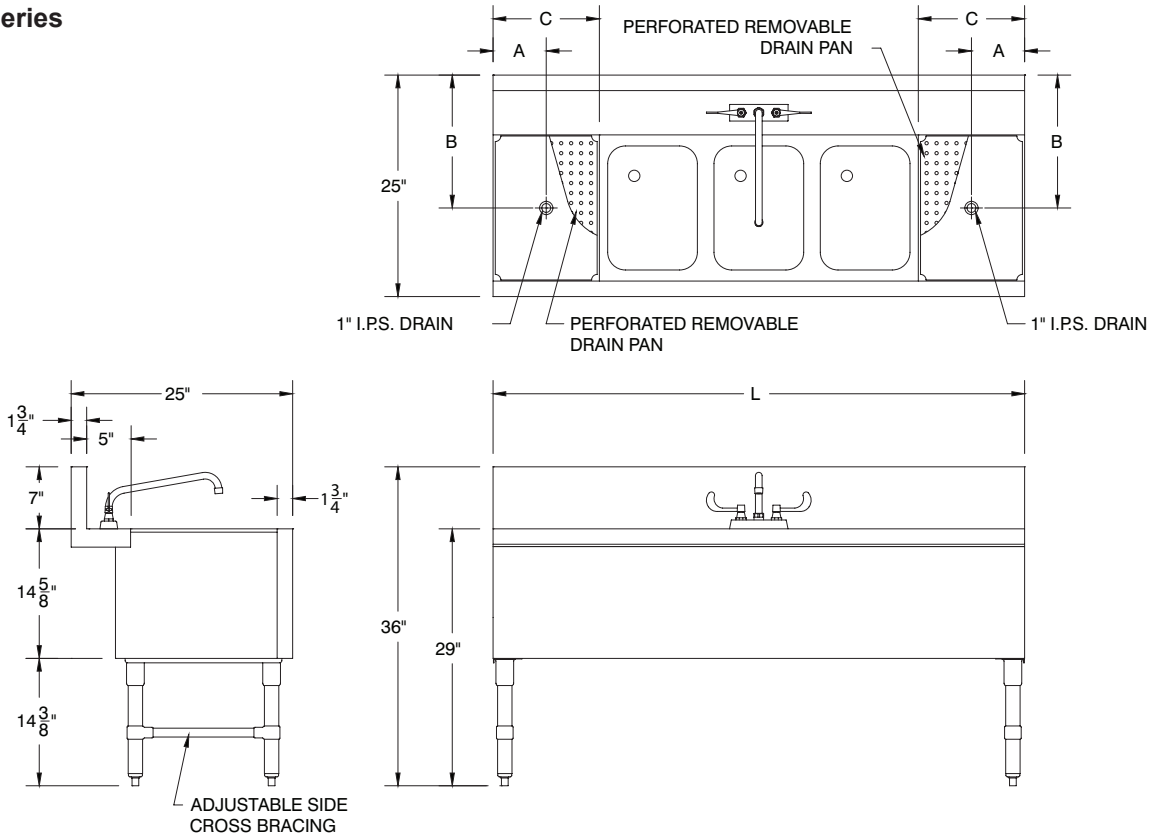

PRB-24 Series

ADVANCE TABCO is constantly engaged in a program of improving our products. Therefore, we reserve the right to change specifications without prior notice.