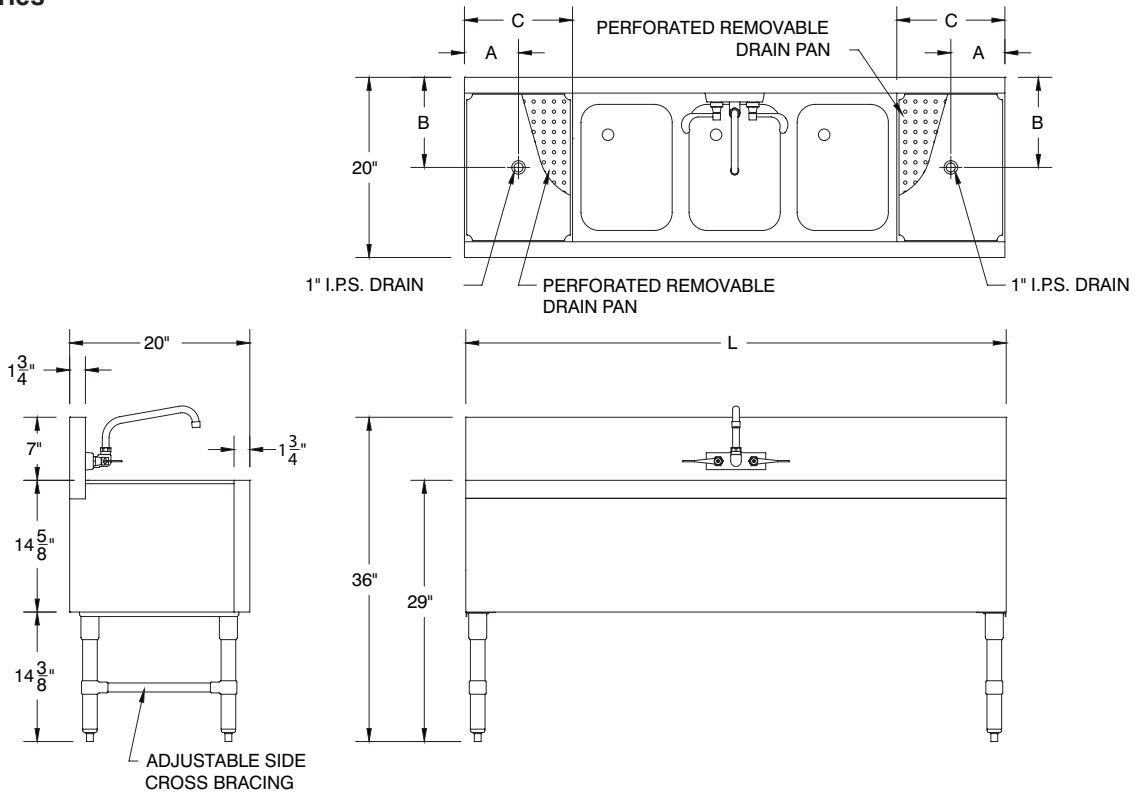

DIMENSIONS and SPECIFICATIONS

TOL Overall: ± .500" Interior: ± .250"

ALL DIMENSIONS ARE TYPICAL

PRB-19 Series