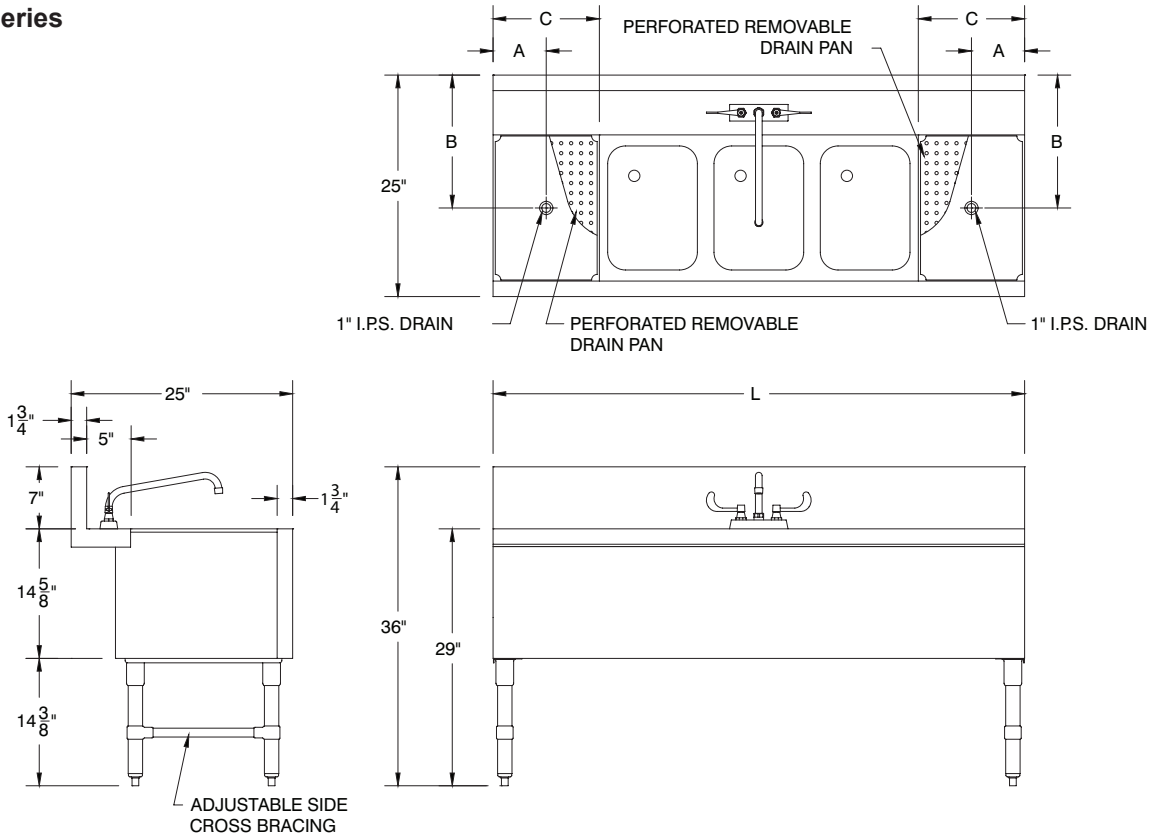

MECHANICAL:

- PRB-19 Series*:** Includes 4" O.C., splash mount swing spout faucet.
- PRB-24 Series*:** Includes 4" O.C., deck mount swing spout faucet.
- All faucets meet federal lead free standards.**
- Each sink bowl includes 9" high overflow pipe with 1 1/2" IPS drain.

For More Accessories & Modifications, Visit Us At www.advancetabco.com.

	20" WIDE Model #	Approx. Weight	Approx. Cu. Ft.	25" WIDE Model #	Approx. Weight	Approx. Cu. Ft.	O.A. Length (L)	Drbd. Length (C)	Drbd. Drain Distance (A)	Drbd. Drain Distance (B)	# of Drainboards	Faucet Length
1 COMP.	PRB-19-31C	79 lbs.	11	PRB-24-31C	89 lbs.	12	36"	12"	6"	10"	2	6"
	PRB-19-22C	79 lbs.	11	PRB-24-22C	89 lbs.	8	24"	N/A	N/A	N/A	N/A	6"
2 COMP.	PRB-19-32LorR	79 lbs.	11	PRB-24-32LorR	89 lbs.	12	36"	11"	5.5	10"	1	6"
	PRB-19-42LorR	92 lbs.	14	PRB-24-42LorR	105 lbs.	16	48"	23"	11.5	10"	1	6"
	PRB-19-42C	92 lbs.	14	PRB-24-42C	105 lbs.	16	48"	12"	6	10"	2	6"
3 COMP.	PRB-19-33C	92 lbs.	14	PRB-24-33C	105 lbs.	12	36"	N/A	N/A	N/A	N/A	12"
	PRB-19-43LorR	94 lbs.	14	PRB-24-43LorR	107 lbs.	16	48"	11"	6"	10"	1	12"
	PRB-19-53LorR	109 lbs.	18	PRB-24-53LorR	125 lbs.	20	60"	23"	12"	10"	1	12"
	PRB-19-53C	109 lbs.	18	PRB-24-53C	125 lbs.	20	60"	12"	6"	10"	2	12"
	PRB-19-63C	125 lbs.	21	PRB-24-63C	143 lbs.	24	72"	18"	9"	10"	2	12"
	PRB-19-73C	139 lbs.	25	PRB-24-73C	190 lbs.	42	84"	24"	12"	10"	2	12"
	PRB-19-83C	153 lbs.	28	PRB-24-83C	176 lbs.	48	96"	30"	15"	10"	2	12"
4 COMP.	PRB-19-44C*	94 lbs.	14	PRB-24-44C*	107 lbs.	16	48"	N/A	N/A	N/A	N/A	6"
	PRB-19-64C*	125 lbs.	21	PRB-24-64C*	147 lbs.	24	72"	12"	6"	10"	2	6"
	PRB-19-74C*	143 lbs.	25	PRB-24-74C*	163 lbs.	42	84"	18"	9"	10"	2	6"
	PRB-19-84C*	157 lbs.	28	PRB-24-84C*	178 lbs.	48	96"	24"	12"	10"	2	6"

For Smart Fabrication™ Quotes:
Email: smartfab@advancetabco.com or Fax: 631-586-2933

DIMENSIONS and SPECIFICATIONS

TOL Overall: ± .500" Interior: ± .250"

ALL DIMENSIONS ARE TYPICAL

PRB-19 Series

PRB-24 Series