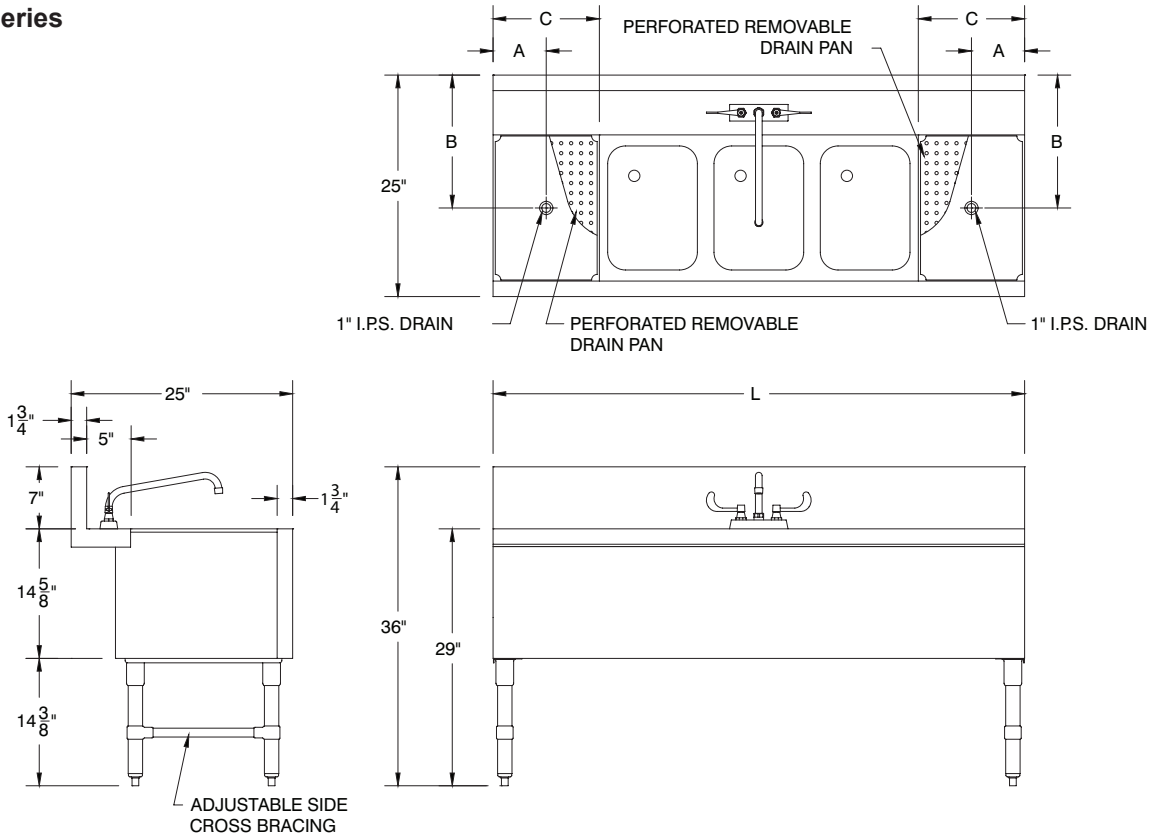

MECHANICAL:

- PRB-19 Series*:** Includes 4" O.C., splash mount swing spout faucet.
- PRB-24 Series*:** Includes 4" O.C., deck mount swing spout faucet.
- All faucets meet federal lead free standards.**
- Each sink bowl includes 9" high overflow pipe with 1 1/2" IPS drain.

For More Accessories & Modifications, Visit Us At www.advancetabco.com.

	20" WIDE Model #	Approx. Weight	Approx. Cu. Ft.	25" WIDE Model #	Approx. Weight	Approx. Cu. Ft.	O.A. Length (L)	Drbd. Length (C)	Drbd. Drain Distance (A)	Drbd. Drain Distance (B)	# of Drainboards	Faucet Length
1 COMP.	PRB-19-31C	79 lbs.	11	PRB-24-31C	89 lbs.	12	36"	12"	6"	10"	2	6"
	PRB-19-22C	79 lbs.	11	PRB-24-22C	89 lbs.	8	24"	N/A	N/A	N/A	N/A	6"
2 COMP.	PRB-19-32LorR	79 lbs.	11	PRB-24-32LorR	89 lbs.	12	36"	11"	5.5	10"	1	6"
	PRB-19-42LorR	92 lbs.	14	PRB-24-42LorR	105 lbs.	16	48"	23"	11.5	10"	1	6"
	PRB-19-42C	92 lbs.	14	PRB-24-42C	105 lbs.	16	48"	12"	6	10"	2	6"
3 COMP.	PRB-19-33C	92 lbs.	14	PRB-24-33C	105 lbs.	12	36"	N/A	N/A	N/A	N/A	12"
	PRB-19-43LorR	94 lbs.	14	PRB-24-43LorR	107 lbs.	16	48"	11"	6"	10"	1	12"
	PRB-19-53LorR	109 lbs.	18	PRB-24-53LorR	125 lbs.	20	60"	23"	12"	10"	1	12"
	PRB-19-53C	109 lbs.	18	PRB-24-53C	125 lbs.	20	60"	12"	6"	10"	2	12"
	PRB-19-63C	125 lbs.	21	PRB-24-63C	143 lbs.	24	72"	18"	9"	10"	2	12"
	PRB-19-73C	139 lbs.	25	PRB-24-73C	190 lbs.	42	84"	24"	12"	10"	2	12"
	PRB-19-83C	153 lbs.	28	PRB-24-83C	176 lbs.	48	96"	30"	15"	10"	2	12"
4 COMP.	PRB-19-44C*	94 lbs.	14	PRB-24-44C*	107 lbs.	16	48"	N/A	N/A	N/A	N/A	6"
	PRB-19-64C*	125 lbs.	21	PRB-24-64C*	147 lbs.	24	72"	12"	6"	10"	2	6"
	PRB-19-74C*	143 lbs.	25	PRB-24-74C*	163 lbs.	42	84"	18"	9"	10"	2	6"
	PRB-19-84C*	157 lbs.	28	PRB-24-84C*	178 lbs.	48	96"	24"	12"	10"	2	6"

For Smart Fabrication™ Quotes:
 Email: smartfab@advancetabco.com or Fax: 631-586-2933

DIMENSIONS and SPECIFICATIONS

TOL Overall: ± .500" Interior: ± .250"

ALL DIMENSIONS ARE TYPICAL

PRB-19 Series

PRB-24 Series