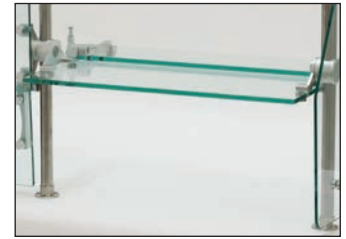

DSG-12S-48 Glass Positioned For Self-Serve Style

DSG-12S-48 Glass Positioned For Cafeteria Style

**FEATURES:**

- Bottom front glass locks in place at 3 fixed positions
- Entire glass front rotates for easy cleaning
- Stainless steel 1" diameter Posts
- Includes Two 18" Wide Glass Side Panels
- 1/4" Thick Heat-Tempered Glass Side Panels
- 3/8" Thick Heat-Tempered Glass Fronts
- Stainless Steel Top Shelf

**CONSTRUCTION:**

All TIG welded  
Exposed stainless steel surfaces polished to a satin finish

**MATERIAL:**

18 Ga., Type 430 Stainless Steel shelf  
1/4" Thick Heat-Tempered Side Glass  
3/8" Thick Heat-Tempered Glass Fronts  
1" Posts - Stainless Steel  
Chamber Lock™ Sleek Shield Assemblies - Anodized Aluminum.  
Finish - Aluminum components are anodized to a satin finish.  
Stainless components polished.

Bottom Glass Flips All The Way Up  
To Become A Self-Serve Unit

Bottom Glass Can be Used As a Shelf

Easy To Use Mechanism  
For Changing Front Glass Positions

Entire Glass Shield Rotates  
For Easy Cleaning

L	12" WIDE	Approx. Wt.	15" WIDE	Approx. Wt.	18" WIDE	Approx. Wt.	Approx. Cubes
36"	DSG-12S-36	131 lbs.	DSG-15S-36	133 lbs.	DSG-18S-36	136 lbs.	18
48"	DSG-12S-48	166 lbs.	DSG-15S-48	169 lbs.	DSG-18S-48	173 lbs.	23
60"	DSG-12S-60	191 lbs.	DSG-15S-60	196 lbs.	DSG-18S-60	199 lbs.	29
72"	DSG-12S-72	237 lbs.	DSG-15S-72	245 lbs.	DSG-18S-72	250 lbs.	34
84"	DSG-12S-84†	276 lbs.	DSG-15S-84†	279 lbs.	DSG-18S-84†	286 lbs.	39
96"	DSG-12S-96†	312 lbs.	DSG-15S-96†	314 lbs.	DSG-18S-96†	323 lbs.	44
108"	DSG-12S-108†	346 lbs.	DSG-15S-108†	353 lbs.	DSG-18S-108†	359 lbs.	49
120"	DSG-12S-120†	382 lbs.	DSG-15S-120†	389 lbs.	DSG-18S-120†	397 lbs.	55
132"	DSG-12S-132†	420 lbs.	DSG-15S-132†	428 lbs.	DSG-18S-132†	437 lbs.	60
144"	DSG-12S-144††	455 lbs.	DSG-15S-144††	465 lbs.	DSG-18S-144††	473 lbs.	65