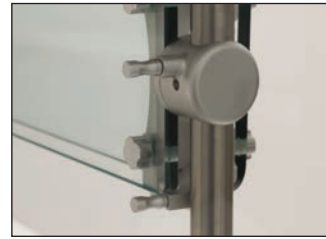

DSG-12S-48 Glass Positioned For Self-Serve Style

DSG-12S-48 Glass Positioned For Cafeteria Style

**FEATURES:**

- Bottom front glass locks in place at 3 fixed positions
- Entire glass front rotates for easy cleaning
- Stainless steel 1" diameter Posts
- Includes Two 18" Wide Glass Side Panels
- 1/4" Thick Heat-Tempered Glass Side Panels
- 3/8" Thick Heat-Tempered Glass Fronts
- Stainless Steel Top Shelf

**CONSTRUCTION:**

All TIG welded  
Exposed stainless steel surfaces polished to a satin finish

**MATERIAL:**

18 Ga., Type 430 Stainless Steel shelf  
1/4" Thick Heat-Tempered Side Glass  
3/8" Thick Heat-Tempered Glass Fronts  
1" Posts - Stainless Steel  
Chamber Lock™ Sleek Shield Assemblies - Anodized Aluminum.  
Finish - Aluminum components are anodized to a satin finish.  
Stainless components polished.

Bottom Glass Flips All The Way Up  
To Become A Self-Serve Unit

Bottom Glass Can be Used As a Shelf

Easy To Use Mechanism  
For Changing Front Glass Positions

Entire Glass Shield Rotates  
For Easy Cleaning