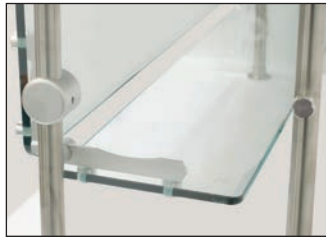

DSG-12S-48 Glass Positioned For Self-Serve Style

DSG-12S-48 Glass Positioned For Cafeteria Style

**FEATURES:**

- Bottom front glass locks in place at 3 fixed positions
- Entire glass front rotates for easy cleaning
- Stainless steel 1" diameter Posts
- Includes Two 18" Wide Glass Side Panels
- 1/4" Thick Heat-Tempered Glass Side Panels
- 3/8" Thick Heat-Tempered Glass Fronts
- Stainless Steel Top Shelf

**CONSTRUCTION:**

All TIG welded  
Exposed stainless steel surfaces polished to a satin finish

**MATERIAL:**

18 Ga., Type 430 Stainless Steel shelf  
1/4" Thick Heat-Tempered Side Glass  
3/8" Thick Heat-Tempered Glass Fronts  
1" Posts - Stainless Steel  
Chamber Lock™ Sleek Shield Assemblies - Anodized Aluminum.  
Finish - Aluminum components are anodized to a satin finish.  
Stainless components polished.

Bottom Glass Flips All The Way Up  
To Become A Self-Serve Unit

Bottom Glass Can be Used As a Shelf

Easy To Use Mechanism  
For Changing Front Glass Positions

Entire Glass Shield Rotates  
For Easy Cleaning