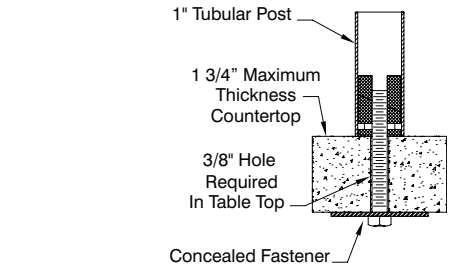

Standard Concealed Mounting Hardware

Requires access below counter for installation.

Brass Expander Table Mounting Hardware Included.
For traditional undermount installation (1" tubing only)