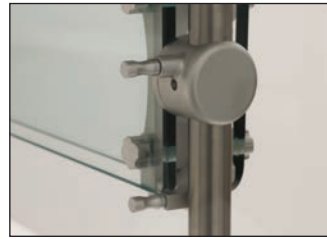

DSG-12S-48 Glass Positioned For Cafeteria Style

**FEATURES:**

- Bottom front glass locks in place at 3 fixed positions
- Entire glass front rotates for easy cleaning
- Stainless steel 1" diameter Posts
- Includes Two 18" Wide Glass Side Panels
- 1/4" Thick Heat-Tempered Glass Side Panels
- 3/8" Thick Heat-Tempered Glass Fronts
- Stainless Steel Top Shelf

**CONSTRUCTION:**

All TIG welded  
 Exposed stainless steel surfaces polished to a satin finish

**MATERIAL:**

18 Ga., Type 430 Stainless Steel shelf  
 1/4" Thick Heat-Tempered Side Glass  
 3/8" Thick Heat-Tempered Glass Fronts  
 1" Posts - Stainless Steel  
 Chamber Lock™ Sleek Shield Assemblies - Anodized Aluminum.  
 Finish - Aluminum components are anodized to a satin finish.  
 Stainless components polished.

Bottom Glass Flips All The Way Up To Become A Self-Serve Unit

Bottom Glass Can be Used As a Shelf

Easy To Use Mechanism For Changing Front Glass Positions

Entire Glass Shield Rotates For Easy Cleaning

L	12" WIDE	Approx. Wt.	15" WIDE	Approx. Wt.	18" WIDE	Approx. Wt.	Approx. Cubes
36"	DSG-12S-36	131 lbs.	DSG-15S-36	133 lbs.	DSG-18S-36	136 lbs.	18
48"	DSG-12S-48	166 lbs.	DSG-15S-48	169 lbs.	DSG-18S-48	173 lbs.	23
60"	DSG-12S-60	191 lbs.	DSG-15S-60	196 lbs.	DSG-18S-60	199 lbs.	29
72"	DSG-12S-72	237 lbs.	DSG-15S-72	245 lbs.	DSG-18S-72	250 lbs.	34
84"	DSG-12S-84†	276 lbs.	DSG-15S-84†	279 lbs.	DSG-18S-84†	286 lbs.	39
96"	DSG-12S-96†	312 lbs.	DSG-15S-96†	314 lbs.	DSG-18S-96†	323 lbs.	44
108"	DSG-12S-108†	346 lbs.	DSG-15S-108†	353 lbs.	DSG-18S-108†	359 lbs.	49
120"	DSG-12S-120†	382 lbs.	DSG-15S-120†	389 lbs.	DSG-18S-120†	397 lbs.	55
132"	DSG-12S-132†	420 lbs.	DSG-15S-132†	428 lbs.	DSG-18S-132†	437 lbs.	60
144"	DSG-12S-144††	455 lbs.	DSG-15S-144††	465 lbs.	DSG-18S-144††	473 lbs.	65