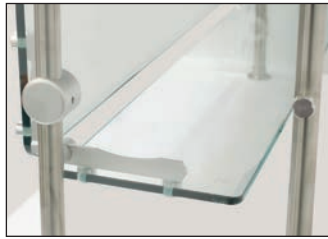

DSG-12S-48 Glass Positioned For Cafeteria Style

**FEATURES:**

- Bottom front glass locks in place at 3 fixed positions
- Entire glass front rotates for easy cleaning
- Stainless steel 1" diameter Posts
- Includes Two 18" Wide Glass Side Panels
- 1/4" Thick Heat-Tempered Glass Side Panels
- 3/8" Thick Heat-Tempered Glass Fronts
- Stainless Steel Top Shelf

**CONSTRUCTION:**

All TIG welded  
 Exposed stainless steel surfaces polished to a satin finish

**MATERIAL:**

18 Ga., Type 430 Stainless Steel shelf  
 1/4" Thick Heat-Tempered Side Glass  
 3/8" Thick Heat-Tempered Glass Fronts  
 1" Posts - Stainless Steel  
 Chamber Lock™ Sleek Shield Assemblies - Anodized Aluminum.  
 Finish - Aluminum components are anodized to a satin finish.  
 Stainless components polished.

Bottom Glass Flips All The Way Up To Become A Self-Serve Unit

Bottom Glass Can be Used As a Shelf

Easy To Use Mechanism For Changing Front Glass Positions

Entire Glass Shield Rotates For Easy Cleaning

L	12" WIDE	Approx. Wt.	15" WIDE	Approx. Wt.	18" WIDE	Approx. Wt.	Approx. Cubes
36"	DSG-12S-36	131 lbs.	DSG-15S-36	133 lbs.	DSG-18S-36	136 lbs.	18
48"	DSG-12S-48	166 lbs.	DSG-15S-48	169 lbs.	DSG-18S-48	173 lbs.	23
60"	DSG-12S-60	191 lbs.	DSG-15S-60	196 lbs.	DSG-18S-60	199 lbs.	29
72"	DSG-12S-72	237 lbs.	DSG-15S-72	245 lbs.	DSG-18S-72	250 lbs.	34
84"	DSG-12S-84†	276 lbs.	DSG-15S-84†	279 lbs.	DSG-18S-84†	286 lbs.	39
96"	DSG-12S-96†	312 lbs.	DSG-15S-96†	314 lbs.	DSG-18S-96†	323 lbs.	44
108"	DSG-12S-108†	346 lbs.	DSG-15S-108†	353 lbs.	DSG-18S-108†	359 lbs.	49
120"	DSG-12S-120†	382 lbs.	DSG-15S-120†	389 lbs.	DSG-18S-120†	397 lbs.	55
132"	DSG-12S-132†	420 lbs.	DSG-15S-132†	428 lbs.	DSG-18S-132†	437 lbs.	60
144"	DSG-12S-144††	455 lbs.	DSG-15S-144††	465 lbs.	DSG-18S-144††	473 lbs.	65