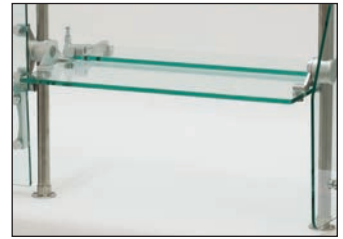

DSG-12S-48 Glass Positioned For Cafeteria Style

**FEATURES:**

- Bottom front glass locks in place at 3 fixed positions
- Entire glass front rotates for easy cleaning
- Stainless steel 1" diameter Posts
- Includes Two 18" Wide Glass Side Panels
- 1/4" Thick Heat-Tempered Glass Side Panels
- 3/8" Thick Heat-Tempered Glass Fronts
- Stainless Steel Top Shelf

**CONSTRUCTION:**

All TIG welded  
 Exposed stainless steel surfaces polished to a satin finish

**MATERIAL:**

18 Ga., Type 430 Stainless Steel shelf  
 1/4" Thick Heat-Tempered Side Glass  
 3/8" Thick Heat-Tempered Glass Fronts  
 1" Posts - Stainless Steel  
 Chamber Lock™ Sleek Shield Assemblies - Anodized Aluminum.  
 Finish - Aluminum components are anodized to a satin finish.  
 Stainless components polished.

Bottom Glass Flips All The Way Up To Become A Self-Serve Unit

Bottom Glass Can be Used As a Shelf

Easy To Use Mechanism For Changing Front Glass Positions

Entire Glass Shield Rotates For Easy Cleaning

L	12" WIDE	Approx. Wt.	15" WIDE	Approx. Wt.	18" WIDE	Approx. Wt.	Approx. Cubes
36"	DSG-12S-36	131 lbs.	DSG-15S-36	133 lbs.	DSG-18S-36	136 lbs.	18
48"	DSG-12S-48	166 lbs.	DSG-15S-48	169 lbs.	DSG-18S-48	173 lbs.	23
60"	DSG-12S-60	191 lbs.	DSG-15S-60	196 lbs.	DSG-18S-60	199 lbs.	29
72"	DSG-12S-72	237 lbs.	DSG-15S-72	245 lbs.	DSG-18S-72	250 lbs.	34
84"	DSG-12S-84†	276 lbs.	DSG-15S-84†	279 lbs.	DSG-18S-84†	286 lbs.	39
96"	DSG-12S-96†	312 lbs.	DSG-15S-96†	314 lbs.	DSG-18S-96†	323 lbs.	44
108"	DSG-12S-108†	346 lbs.	DSG-15S-108†	353 lbs.	DSG-18S-108†	359 lbs.	49
120"	DSG-12S-120†	382 lbs.	DSG-15S-120†	389 lbs.	DSG-18S-120†	397 lbs.	55
132"	DSG-12S-132†	420 lbs.	DSG-15S-132†	428 lbs.	DSG-18S-132†	437 lbs.	60
144"	DSG-12S-144††	455 lbs.	DSG-15S-144††	465 lbs.	DSG-18S-144††	473 lbs.	65