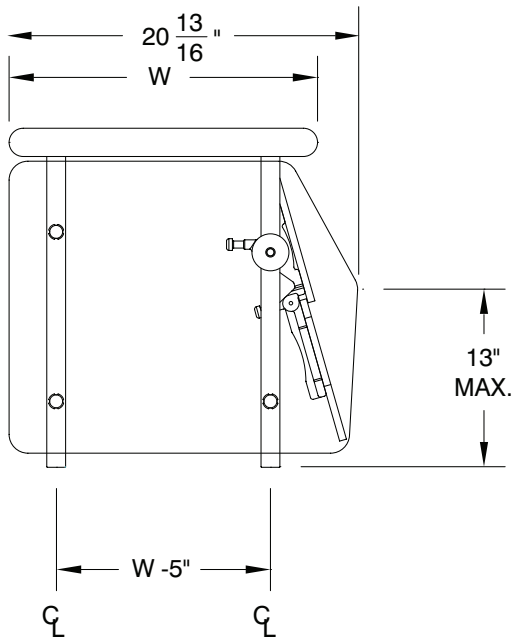

DETAILS and SPECIFICATIONS

TOL ± .500"

ALL DIMENSIONS ARE TYPICAL

DSG-S SERIES - STAINLESS STEEL SHELF