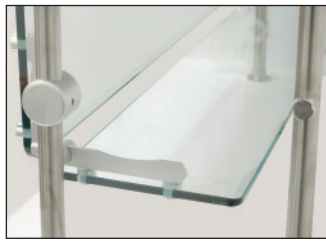

**Quickly Converts From Cafeteria Style
To Self Serve Style**

Item #: _____ Qty #: _____
 Model #: _____
 Project #: _____

FEATURES:

- Bottom front glass locks in place at 3 fixed positions
- Entire glass front rotates for easy cleaning
- Stainless steel 1" diameter Posts
- Includes Two 18" Wide Glass Side Panels
- 1/4" Thick Heat-Tempered Glass Side Panels
- 3/8" Thick Heat-Tempered Glass Fronts
- 3/8" Thick Heat-Tempered Glass Top

CONSTRUCTION:

All TIG welded
 Exposed stainless steel surfaces polished to a satin finish

MATERIAL:

1/4" Thick Heat-Tempered Side Glass
 3/8" Thick Heat-Tempered Glass Fronts and Top
 1" Posts - Stainless Steel
 Chamber Lock™ Sleek Shield Assemblies - Anodized Aluminum.
 Finish - Aluminum components are anodized to a satin finish.
 Stainless components polished.

Bottom Glass Flips All The Way Up
To Become A Self-Serve Unit

Bottom Glass Can be Used As a Shelf

Easy To Use Mechanism
For Changing Front Glass Positions

Entire Glass Shield Rotates
For Easy Cleaning

L	12" WIDE	Approx. Wt.	15" WIDE	Approx. Wt.	18" WIDE	Approx. Wt.	Approx. Cubes
36"	DSG-12G-36	139 lbs.	DSG-15G-36	143 lbs.	DSG-18G-36	147 lbs.	18
48"	DSG-12G-48	179 lbs.	DSG-15G-48	182 lbs.	DSG-18G-48	187 lbs.	23
60"	DSG-12G-60	228 lbs.	DSG-15G-60	235 lbs.	DSG-18G-60	242 lbs.	29
72"	DSG-12G-72	279 lbs.	DSG-15G-72	266 lbs.	DSG-18G-72	275 lbs.	34
84"	DSG-12G-84†	298 lbs.	DSG-15G-84†	305 lbs.	DSG-18G-84†	316 lbs.	39
96"	DSG-12G-96†	330 lbs.	DSG-15G-96†	346 lbs.	DSG-18G-96†	357 lbs.	44
108"	DSG-12G-108†	373 lbs.	DSG-15G-108†	383 lbs.	DSG-18G-108†	397 lbs.	49
120"	DSG-12G-120†	412 lbs.	DSG-15G-120†	424 lbs.	DSG-18G-120†	439 lbs.	55
132"	DSG-12G-132†	453 lbs.	DSG-15G-132†	467 lbs.	DSG-18G-132†	483 lbs.	60
144"	DSG-12G-144††	495 lbs.	DSG-15G-144††	511 lbs.	DSG-18G-144††	528 lbs.	65