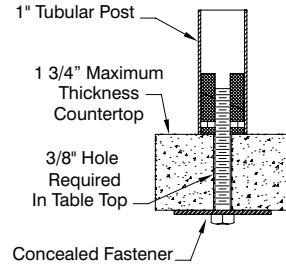

CONSTRUCTION:

All TIG welded
 Exposed stainless steel surfaces polished to a satin finish

MATERIAL:

1/4" Thick Heat-Tempered Side Glass
 3/8" Thick Heat-Tempered Glass Fronts and Top
 1" Posts - Stainless Steel
 Chamber Lock™ Sleek Shield Assemblies - Anodized Aluminum.
 Finish - Aluminum components are anodized to a satin finish.
 Stainless components polished.

Bottom Glass Flips All The Way Up
To Become A Self-Serve Unit

Bottom Glass Can be Used As a Shelf

Easy To Use Mechanism
For Changing Front Glass Positions

Entire Glass Shield Rotates
For Easy Cleaning

L	12" WIDE	Approx. Wt.	15" WIDE	Approx. Wt.	18" WIDE	Approx. Wt.	Approx. Cubes
36"	DSG-12G-36	139 lbs.	DSG-15G-36	143 lbs.	DSG-18G-36	147 lbs.	18
48"	DSG-12G-48	179 lbs.	DSG-15G-48	182 lbs.	DSG-18G-48	187 lbs.	23
60"	DSG-12G-60	228 lbs.	DSG-15G-60	235 lbs.	DSG-18G-60	242 lbs.	29
72"	DSG-12G-72	279 lbs.	DSG-15G-72	266 lbs.	DSG-18G-72	275 lbs.	34
84"	DSG-12G-84†	298 lbs.	DSG-15G-84†	305 lbs.	DSG-18G-84†	316 lbs.	39
96"	DSG-12G-96†	330 lbs.	DSG-15G-96†	346 lbs.	DSG-18G-96†	357 lbs.	44
108"	DSG-12G-108†	373 lbs.	DSG-15G-108†	383 lbs.	DSG-18G-108†	397 lbs.	49
120"	DSG-12G-120†	412 lbs.	DSG-15G-120†	424 lbs.	DSG-18G-120†	439 lbs.	55
132"	DSG-12G-132†	453 lbs.	DSG-15G-132†	467 lbs.	DSG-18G-132†	483 lbs.	60
144"	DSG-12G-144††	495 lbs.	DSG-15G-144††	511 lbs.	DSG-18G-144††	528 lbs.	65

† Requires a single pair of center legs †† Requires two pair of center legs

DETAILS and SPECIFICATIONS

TOL ± .500"

ALL DIMENSIONS ARE TYPICAL

DSG-G SERIES - GLASS TOP

Standard Concealed Mounting Hardware

Requires access below counter for installation.

Brass Expander Table Mounting Hardware Included.
For traditional undermount installation (1" tubing only)