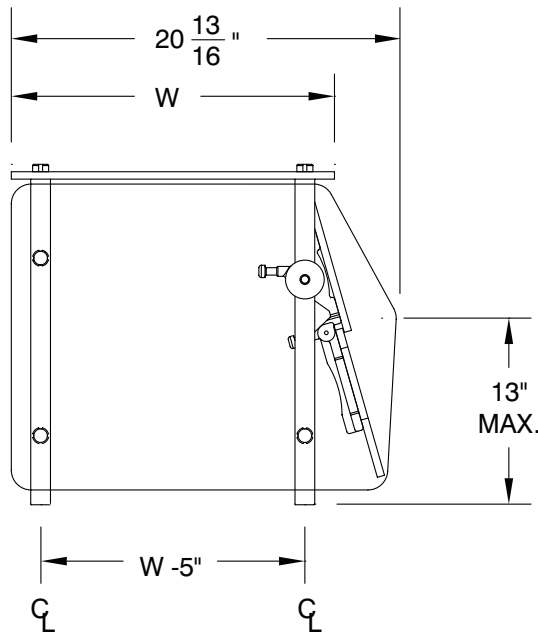

**Quickly Converts From Cafeteria Style
To Self Serve Style**

Item #: _____ Qty #: _____
 Model #: _____
 Project #: _____

FEATURES:

- Bottom front glass locks in place at 3 fixed positions
- Entire glass front rotates for easy cleaning
- Stainless steel 1" diameter Posts
- Includes Two 18" Wide Glass Side Panels
- 1/4" Thick Heat-Tempered Glass Side Panels
- 3/8" Thick Heat-Tempered Glass Fronts
- 3/8" Thick Heat-Tempered Glass Top

Bottom Glass Flips All The Way Up
To Become A Self-Serve Unit

Bottom Glass Can be Used As a Shelf

Easy To Use Mechanism
For Changing Front Glass Positions

Entire Glass Shield Rotates
For Easy Cleaning

L	12" WIDE	Approx. Wt.	15" WIDE	Approx. Wt.	18" WIDE	Approx. Wt.	Approx. Cubes
36"	DSG-12G-36	139 lbs.	DSG-15G-36	143 lbs.	DSG-18G-36	147 lbs.	18
48"	DSG-12G-48	179 lbs.	DSG-15G-48	182 lbs.	DSG-18G-48	187 lbs.	23
60"	DSG-12G-60	228 lbs.	DSG-15G-60	235 lbs.	DSG-18G-60	242 lbs.	29
72"	DSG-12G-72	279 lbs.	DSG-15G-72	266 lbs.	DSG-18G-72	275 lbs.	34
84"	DSG-12G-84†	298 lbs.	DSG-15G-84†	305 lbs.	DSG-18G-84†	316 lbs.	39
96"	DSG-12G-96†	330 lbs.	DSG-15G-96†	346 lbs.	DSG-18G-96†	357 lbs.	44
108"	DSG-12G-108†	373 lbs.	DSG-15G-108†	383 lbs.	DSG-18G-108†	397 lbs.	49
120"	DSG-12G-120†	412 lbs.	DSG-15G-120†	424 lbs.	DSG-18G-120†	439 lbs.	55
132"	DSG-12G-132†	453 lbs.	DSG-15G-132†	467 lbs.	DSG-18G-132†	483 lbs.	60
144"	DSG-12G-144††	495 lbs.	DSG-15G-144††	511 lbs.	DSG-18G-144††	528 lbs.	65

† Requires a single pair of center legs †† Requires two pair of center legs

DETAILS and SPECIFICATIONS

TOL ± .500"

ALL DIMENSIONS ARE TYPICAL

DSG-G SERIES - GLASS TOP

Standard Concealed Mounting Hardware

Requires access below counter for installation.