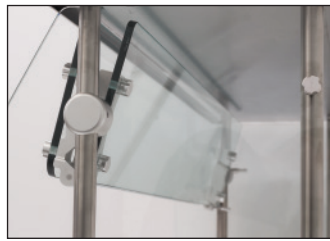

**Quickly Converts From Cafeteria Style
To Self Serve Style**

Item #: _____ Qty #: _____
 Model #: _____
 Project #: _____

FEATURES:

- Bottom front glass locks in place at 3 fixed positions
- Entire glass front rotates for easy cleaning
- Stainless steel 1" diameter Posts
- Includes Two 18" Wide Glass Side Panels
- 1/4" Thick Heat-Tempered Glass Side Panels
- 3/8" Thick Heat-Tempered Glass Fronts
- 3/8" Thick Heat-Tempered Glass Top

CONSTRUCTION:

All TIG welded
 Exposed stainless steel surfaces polished to a satin finish

MATERIAL:

1/4" Thick Heat-Tempered Side Glass
 3/8" Thick Heat-Tempered Glass Fronts and Top
 1" Posts - Stainless Steel
 Chamber Lock™ Sleek Shield Assemblies - Anodized Aluminum.
 Finish - Aluminum components are anodized to a satin finish.
 Stainless components polished.

Bottom Glass Flips All The Way Up
To Become A Self-Serve Unit

Bottom Glass Can be Used As a Shelf

Easy To Use Mechanism
For Changing Front Glass Positions

Entire Glass Shield Rotates
For Easy Cleaning

L	12" WIDE	Approx. Wt.	15" WIDE	Approx. Wt.	18" WIDE	Approx. Wt.	Approx. Cubes
36"	DSG-12G-36	139 lbs.	DSG-15G-36	143 lbs.	DSG-18G-36	147 lbs.	18
48"	DSG-12G-48	179 lbs.	DSG-15G-48	182 lbs.	DSG-18G-48	187 lbs.	23
60"	DSG-12G-60	228 lbs.	DSG-15G-60	235 lbs.	DSG-18G-60	242 lbs.	29
72"	DSG-12G-72	279 lbs.	DSG-15G-72	266 lbs.	DSG-18G-72	275 lbs.	34
84"	DSG-12G-84†	298 lbs.	DSG-15G-84†	305 lbs.	DSG-18G-84†	316 lbs.	39
96"	DSG-12G-96†	330 lbs.	DSG-15G-96†	346 lbs.	DSG-18G-96†	357 lbs.	44
108"	DSG-12G-108†	373 lbs.	DSG-15G-108†	383 lbs.	DSG-18G-108†	397 lbs.	49
120"	DSG-12G-120†	412 lbs.	DSG-15G-120†	424 lbs.	DSG-18G-120†	439 lbs.	55
132"	DSG-12G-132†	453 lbs.	DSG-15G-132†	467 lbs.	DSG-18G-132†	483 lbs.	60
144"	DSG-12G-144††	495 lbs.	DSG-15G-144††	511 lbs.	DSG-18G-144††	528 lbs.	65

Brass Expander Table Mounting Hardware Included.
For traditional undermount installation (1" tubing only)