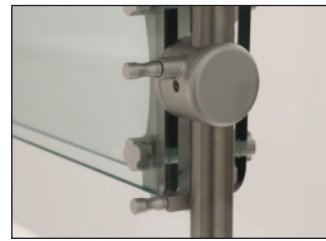

**Quickly Converts From Cafeteria Style
To Self Serve Style**

Item #: _____ Qty #: _____
 Model #: _____
 Project #: _____

FEATURES:

- Bottom front glass locks in place at 3 fixed positions
- Entire glass front rotates for easy cleaning
- Stainless steel 1" diameter Posts
- Includes Two 18" Wide Glass Side Panels
- 1/4" Thick Heat-Tempered Glass Side Panels
- 3/8" Thick Heat-Tempered Glass Fronts
- 3/8" Thick Heat-Tempered Glass Top

CONSTRUCTION:

All TIG welded
 Exposed stainless steel surfaces polished to a satin finish

MATERIAL:

1/4" Thick Heat-Tempered Side Glass
 3/8" Thick Heat-Tempered Glass Fronts and Top
 1" Posts - Stainless Steel
 Chamber Lock™ Sleek Shield Assemblies - Anodized Aluminum.
 Finish - Aluminum components are anodized to a satin finish.
 Stainless components polished.

Bottom Glass Flips All The Way Up
To Become A Self-Serve Unit

Bottom Glass Can be Used As a Shelf

Easy To Use Mechanism
For Changing Front Glass Positions

Entire Glass Shield Rotates
For Easy Cleaning

L	12" WIDE	Approx. Wt.	15" WIDE	Approx. Wt.	18" WIDE	Approx. Wt.	Approx. Cubes
36"	DSG-12G-36	139 lbs.	DSG-15G-36	143 lbs.	DSG-18G-36	147 lbs.	18
48"	DSG-12G-48	179 lbs.	DSG-15G-48	182 lbs.	DSG-18G-48	187 lbs.	23
60"	DSG-12G-60	228 lbs.	DSG-15G-60	235 lbs.	DSG-18G-60	242 lbs.	29
72"	DSG-12G-72	279 lbs.	DSG-15G-72	266 lbs.	DSG-18G-72	275 lbs.	34
84"	DSG-12G-84†	298 lbs.	DSG-15G-84†	305 lbs.	DSG-18G-84†	316 lbs.	39
96"	DSG-12G-96†	330 lbs.	DSG-15G-96†	346 lbs.	DSG-18G-96†	357 lbs.	44
108"	DSG-12G-108†	373 lbs.	DSG-15G-108†	383 lbs.	DSG-18G-108†	397 lbs.	49
120"	DSG-12G-120†	412 lbs.	DSG-15G-120†	424 lbs.	DSG-18G-120†	439 lbs.	55
132"	DSG-12G-132†	453 lbs.	DSG-15G-132†	467 lbs.	DSG-18G-132†	483 lbs.	60
144"	DSG-12G-144††	495 lbs.	DSG-15G-144††	511 lbs.	DSG-18G-144††	528 lbs.	65