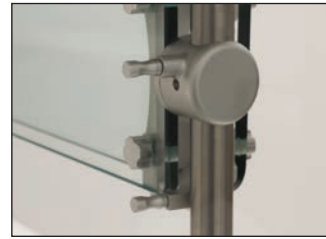

DSG-12S-48 Glass Positioned For Cafeteria Style

**FEATURES:**

- Bottom front glass locks in place at 3 fixed positions
- Entire glass front rotates for easy cleaning
- Stainless steel 1" diameter Posts
- Includes Two 18" Wide Glass Side Panels
- 1/4" Thick Heat-Tempered Glass Side Panels
- 3/8" Thick Heat-Tempered Glass Fronts
- Stainless Steel Top Shelf

**CONSTRUCTION:**

All TIG welded  
 Exposed stainless steel surfaces polished to a satin finish

**MATERIAL:**

18 Ga., Type 430 Stainless Steel shelf  
 1/4" Thick Heat-Tempered Side Glass  
 3/8" Thick Heat-Tempered Glass Fronts  
 1" Posts - Stainless Steel  
 Chamber Lock™ Sleek Shield Assemblies - Anodized Aluminum.  
 Finish - Aluminum components are anodized to a satin finish.  
 Stainless components polished.

Bottom Glass Flips All The Way Up To Become A Self-Serve Unit

Bottom Glass Can be Used As a Shelf

Easy To Use Mechanism For Changing Front Glass Positions

Entire Glass Shield Rotates For Easy Cleaning

L	12" WIDE	Approx. Wt.	15" WIDE	Approx. Wt.	18" WIDE	Approx. Wt.	Approx. Cubes
36"	DSG-12S-36	131 lbs.	DSG-15S-36	133 lbs.	DSG-18S-36	136 lbs.	18
48"	DSG-12S-48	166 lbs.	DSG-15S-48	169 lbs.	DSG-18S-48	173 lbs.	23
60"	DSG-12S-60	191 lbs.	DSG-15S-60	196 lbs.	DSG-18S-60	199 lbs.	29
72"	DSG-12S-72	237 lbs.	DSG-15S-72	245 lbs.	DSG-18S-72	250 lbs.	34
84"	DSG-12S-84†	276 lbs.	DSG-15S-84†	279 lbs.	DSG-18S-84†	286 lbs.	39
96"	DSG-12S-96†	312 lbs.	DSG-15S-96†	314 lbs.	DSG-18S-96†	323 lbs.	44
108"	DSG-12S-108†	346 lbs.	DSG-15S-108†	353 lbs.	DSG-18S-108†	359 lbs.	49
120"	DSG-12S-120†	382 lbs.	DSG-15S-120†	389 lbs.	DSG-18S-120†	397 lbs.	55
132"	DSG-12S-132†	420 lbs.	DSG-15S-132†	428 lbs.	DSG-18S-132†	437 lbs.	60
144"	DSG-12S-144††	455 lbs.	DSG-15S-144††	465 lbs.	DSG-18S-144††	473 lbs.	65