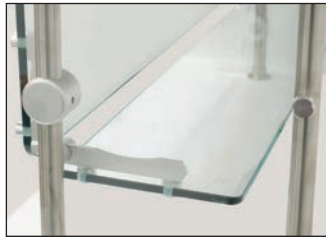

DSG-12S-48 Glass Positioned For Cafeteria Style

**FEATURES:**

- Bottom front glass locks in place at 3 fixed positions
- Entire glass front rotates for easy cleaning
- Stainless steel 1" diameter Posts
- Includes Two 18" Wide Glass Side Panels
- 1/4" Thick Heat-Tempered Glass Side Panels
- 3/8" Thick Heat-Tempered Glass Fronts
- Stainless Steel Top Shelf

**CONSTRUCTION:**

All TIG welded  
 Exposed stainless steel surfaces polished to a satin finish

**MATERIAL:**

18 Ga., Type 430 Stainless Steel shelf  
 1/4" Thick Heat-Tempered Side Glass  
 3/8" Thick Heat-Tempered Glass Fronts  
 1" Posts - Stainless Steel  
 Chamber Lock™ Sleek Shield Assemblies - Anodized Aluminum.  
 Finish - Aluminum components are anodized to a satin finish.  
 Stainless components polished.

Bottom Glass Flips All The Way Up To Become A Self-Serve Unit

Bottom Glass Can be Used As a Shelf

Easy To Use Mechanism For Changing Front Glass Positions

Entire Glass Shield Rotates For Easy Cleaning

L	12" WIDE	Approx. Wt.	15" WIDE	Approx. Wt.	18" WIDE	Approx. Wt.	Approx. Cubes
36"	DSG-12S-36	131 lbs.	DSG-15S-36	133 lbs.	DSG-18S-36	136 lbs.	18
48"	DSG-12S-48	166 lbs.	DSG-15S-48	169 lbs.	DSG-18S-48	173 lbs.	23
60"	DSG-12S-60	191 lbs.	DSG-15S-60	196 lbs.	DSG-18S-60	199 lbs.	29
72"	DSG-12S-72	237 lbs.	DSG-15S-72	245 lbs.	DSG-18S-72	250 lbs.	34
84"	DSG-12S-84†	276 lbs.	DSG-15S-84†	279 lbs.	DSG-18S-84†	286 lbs.	39
96"	DSG-12S-96†	312 lbs.	DSG-15S-96†	314 lbs.	DSG-18S-96†	323 lbs.	44
108"	DSG-12S-108†	346 lbs.	DSG-15S-108†	353 lbs.	DSG-18S-108†	359 lbs.	49
120"	DSG-12S-120†	382 lbs.	DSG-15S-120†	389 lbs.	DSG-18S-120†	397 lbs.	55
132"	DSG-12S-132†	420 lbs.	DSG-15S-132†	428 lbs.	DSG-18S-132†	437 lbs.	60
144"	DSG-12S-144††	455 lbs.	DSG-15S-144††	465 lbs.	DSG-18S-144††	473 lbs.	65