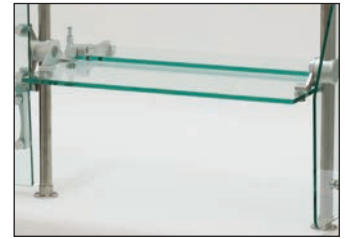

DSG-12S-48 Glass Positioned For Cafeteria Style

**FEATURES:**

- Bottom front glass locks in place at 3 fixed positions
- Entire glass front rotates for easy cleaning
- Stainless steel 1" diameter Posts
- Includes Two 18" Wide Glass Side Panels
- 1/4" Thick Heat-Tempered Glass Side Panels
- 3/8" Thick Heat-Tempered Glass Fronts
- Stainless Steel Top Shelf

**CONSTRUCTION:**

All TIG welded  
 Exposed stainless steel surfaces polished to a satin finish

**MATERIAL:**

18 Ga., Type 430 Stainless Steel shelf  
 1/4" Thick Heat-Tempered Side Glass  
 3/8" Thick Heat-Tempered Glass Fronts  
 1" Posts - Stainless Steel  
 Chamber Lock™ Sleek Shield Assemblies - Anodized Aluminum.  
 Finish - Aluminum components are anodized to a satin finish.  
 Stainless components polished.

Bottom Glass Flips All The Way Up To Become A Self-Serve Unit

Bottom Glass Can be Used As a Shelf

Easy To Use Mechanism For Changing Front Glass Positions

Entire Glass Shield Rotates For Easy Cleaning

L	12" WIDE	Approx. Wt.	15" WIDE	Approx. Wt.	18" WIDE	Approx. Wt.	Approx. Cubes
36"	DSG-12S-36	131 lbs.	DSG-15S-36	133 lbs.	DSG-18S-36	136 lbs.	18
48"	DSG-12S-48	166 lbs.	DSG-15S-48	169 lbs.	DSG-18S-48	173 lbs.	23
60"	DSG-12S-60	191 lbs.	DSG-15S-60	196 lbs.	DSG-18S-60	199 lbs.	29
72"	DSG-12S-72	237 lbs.	DSG-15S-72	245 lbs.	DSG-18S-72	250 lbs.	34
84"	DSG-12S-84†	276 lbs.	DSG-15S-84†	279 lbs.	DSG-18S-84†	286 lbs.	39
96"	DSG-12S-96†	312 lbs.	DSG-15S-96†	314 lbs.	DSG-18S-96†	323 lbs.	44
108"	DSG-12S-108†	346 lbs.	DSG-15S-108†	353 lbs.	DSG-18S-108†	359 lbs.	49
120"	DSG-12S-120†	382 lbs.	DSG-15S-120†	389 lbs.	DSG-18S-120†	397 lbs.	55
132"	DSG-12S-132†	420 lbs.	DSG-15S-132†	428 lbs.	DSG-18S-132†	437 lbs.	60
144"	DSG-12S-144††	455 lbs.	DSG-15S-144††	465 lbs.	DSG-18S-144††	473 lbs.	65