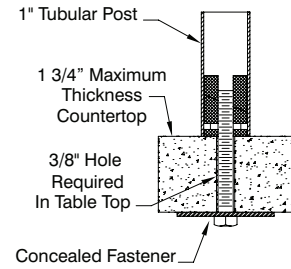

Standard Concealed Mounting Hardware

Requires access below counter for installation.

Brass Expander Table Mounting Hardware Included. For traditional undermount installation (1" tubing only)