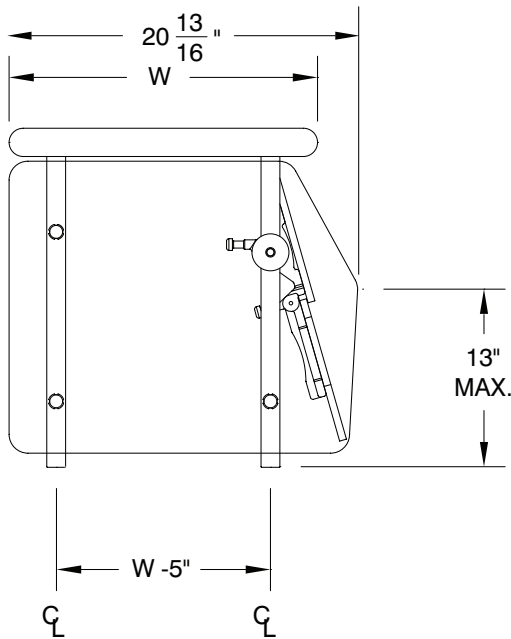

DETAILS and SPECIFICATIONS

TOL ± .500"

ALL DIMENSIONS ARE TYPICAL

DSG-S SERIES - STAINLESS STEEL SHELF