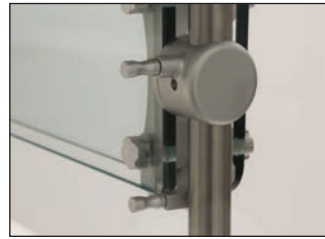

DSG-12S-48 Glass Positioned For Cafeteria Style

**FEATURES:**

- Bottom front glass locks in place at 3 fixed positions
- Entire glass front rotates for easy cleaning
- Stainless steel 1" diameter Posts
- Includes Two 18" Wide Glass Side Panels
- 1/4" Thick Heat-Tempered Glass Side Panels
- 3/8" Thick Heat-Tempered Glass Fronts
- Stainless Steel Top Shelf

**CONSTRUCTION:**

All TIG welded  
 Exposed stainless steel surfaces polished to a satin finish

**MATERIAL:**

18 Ga., Type 430 Stainless Steel shelf  
 1/4" Thick Heat-Tempered Side Glass  
 3/8" Thick Heat-Tempered Glass Fronts  
 1" Posts - Stainless Steel  
 Chamber Lock™ Sleek Shield Assemblies - Anodized Aluminum.  
 Finish - Aluminum components are anodized to a satin finish.  
 Stainless components polished.

Bottom Glass Flips All The Way Up To Become A Self-Serve Unit

Bottom Glass Can be Used As a Shelf

Easy To Use Mechanism For Changing Front Glass Positions

Entire Glass Shield Rotates For Easy Cleaning

L	12" WIDE	Approx. Wt.	15" WIDE	Approx. Wt.	18" WIDE	Approx. Wt.	Approx. Cubes
36"	DSG-12S-36	131 lbs.	DSG-15S-36	133 lbs.	DSG-18S-36	136 lbs.	18
48"	DSG-12S-48	166 lbs.	DSG-15S-48	169 lbs.	DSG-18S-48	173 lbs.	23
60"	DSG-12S-60	191 lbs.	DSG-15S-60	196 lbs.	DSG-18S-60	199 lbs.	29
72"	DSG-12S-72	237 lbs.	DSG-15S-72	245 lbs.	DSG-18S-72	250 lbs.	34
84"	DSG-12S-84†	276 lbs.	DSG-15S-84†	279 lbs.	DSG-18S-84†	286 lbs.	39
96"	DSG-12S-96†	312 lbs.	DSG-15S-96†	314 lbs.	DSG-18S-96†	323 lbs.	44
108"	DSG-12S-108†	346 lbs.	DSG-15S-108†	353 lbs.	DSG-18S-108†	359 lbs.	49
120"	DSG-12S-120†	382 lbs.	DSG-15S-120†	389 lbs.	DSG-18S-120†	397 lbs.	55
132"	DSG-12S-132†	420 lbs.	DSG-15S-132†	428 lbs.	DSG-18S-132†	437 lbs.	60
144"	DSG-12S-144††	455 lbs.	DSG-15S-144††	465 lbs.	DSG-18S-144††	473 lbs.	65