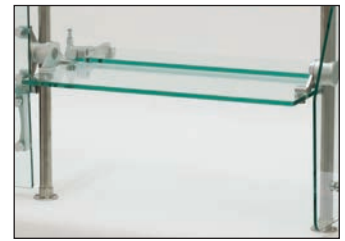

**Quickly Converts From Cafeteria Style
To Self Serve Style**

Item #: _____ Qty #: _____
 Model #: _____
 Project #: _____

FEATURES:

- Bottom front glass locks in place at 3 fixed positions
- Entire glass front rotates for easy cleaning
- Stainless steel 1" diameter Posts
- Includes Two 18" Wide Glass Side Panels
- 1/4" Thick Heat-Tempered Glass Side Panels
- 3/8" Thick Heat-Tempered Glass Fronts
- 3/8" Thick Heat-Tempered Glass Top

CONSTRUCTION:

All TIG welded
 Exposed stainless steel surfaces polished to a satin finish

MATERIAL:

1/4" Thick Heat-Tempered Side Glass
 3/8" Thick Heat-Tempered Glass Fronts and Top
 1" Posts - Stainless Steel
 Chamber Lock™ Sleek Shield Assemblies - Anodized Aluminum.
 Finish - Aluminum components are anodized to a satin finish.
 Stainless components polished.

Bottom Glass Flips All The Way Up
 To Become A Self-Serve Unit

Bottom Glass Can be Used As a Shelf

Easy To Use Mechanism
 For Changing Front Glass Positions

Entire Glass Shield Rotates
 For Easy Cleaning

L	12" WIDE	Approx. Wt.	15" WIDE	Approx. Wt.	18" WIDE	Approx. Wt.	Approx. Cubes
36"	DSG-12G-36	139 lbs.	DSG-15G-36	143 lbs.	DSG-18G-36	147 lbs.	18
48"	DSG-12G-48	179 lbs.	DSG-15G-48	182 lbs.	DSG-18G-48	187 lbs.	23
60"	DSG-12G-60	228 lbs.	DSG-15G-60	235 lbs.	DSG-18G-60	242 lbs.	29
72"	DSG-12G-72	279 lbs.	DSG-15G-72	266 lbs.	DSG-18G-72	275 lbs.	34
84"	DSG-12G-84†	298 lbs.	DSG-15G-84†	305 lbs.	DSG-18G-84†	316 lbs.	39
96"	DSG-12G-96†	330 lbs.	DSG-15G-96†	346 lbs.	DSG-18G-96†	357 lbs.	44
108"	DSG-12G-108†	373 lbs.	DSG-15G-108†	383 lbs.	DSG-18G-108†	397 lbs.	49
120"	DSG-12G-120†	412 lbs.	DSG-15G-120†	424 lbs.	DSG-18G-120†	439 lbs.	55
132"	DSG-12G-132†	453 lbs.	DSG-15G-132†	467 lbs.	DSG-18G-132†	483 lbs.	60
144"	DSG-12G-144††	495 lbs.	DSG-15G-144††	511 lbs.	DSG-18G-144††	528 lbs.	65