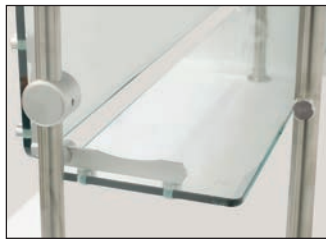

**Quickly Converts From Cafeteria Style
To Self Serve Style**

Item #: _____ Qty #: _____
 Model #: _____
 Project #: _____

FEATURES:

- Bottom front glass locks in place at 3 fixed positions
- Entire glass front rotates for easy cleaning
- Stainless steel 1" diameter Posts
- Includes Two 18" Wide Glass Side Panels
- 1/4" Thick Heat-Tempered Glass Side Panels
- 3/8" Thick Heat-Tempered Glass Fronts
- 3/8" Thick Heat-Tempered Glass Top

CONSTRUCTION:

All TIG welded
 Exposed stainless steel surfaces polished to a satin finish

MATERIAL:

1/4" Thick Heat-Tempered Side Glass
 3/8" Thick Heat-Tempered Glass Fronts and Top
 1" Posts - Stainless Steel
 Chamber Lock™ Sleek Shield Assemblies - Anodized Aluminum.
 Finish - Aluminum components are anodized to a satin finish.
 Stainless components polished.

Bottom Glass Flips All The Way Up
 To Become A Self-Serve Unit

Bottom Glass Can be Used As a Shelf

Easy To Use Mechanism
 For Changing Front Glass Positions

Entire Glass Shield Rotates
 For Easy Cleaning