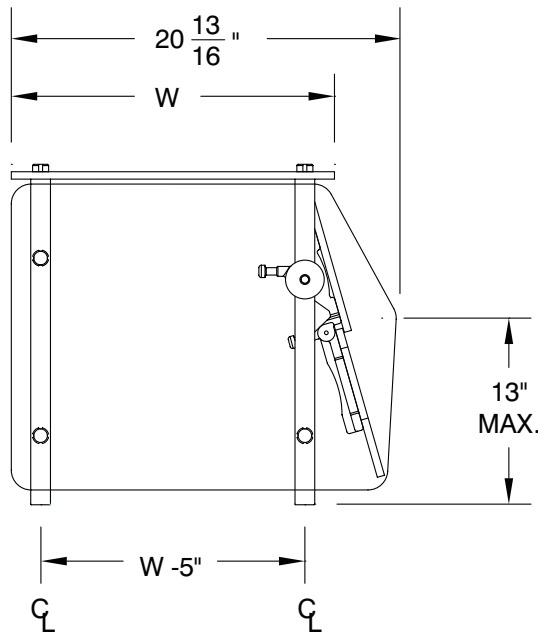

L	12" WIDE	Approx. Wt.	15" WIDE	Approx. Wt.	18" WIDE	Approx. Wt.	Approx. Cubes
36"	DSG-12G-36	139 lbs.	DSG-15G-36	143 lbs.	DSG-18G-36	147 lbs.	18
48"	DSG-12G-48	179 lbs.	DSG-15G-48	182 lbs.	DSG-18G-48	187 lbs.	23
60"	DSG-12G-60	228 lbs.	DSG-15G-60	235 lbs.	DSG-18G-60	242 lbs.	29
72"	DSG-12G-72	279 lbs.	DSG-15G-72	266 lbs.	DSG-18G-72	275 lbs.	34
84"	DSG-12G-84†	298 lbs.	DSG-15G-84†	305 lbs.	DSG-18G-84†	316 lbs.	39
96"	DSG-12G-96†	330 lbs.	DSG-15G-96†	346 lbs.	DSG-18G-96†	357 lbs.	44
108"	DSG-12G-108†	373 lbs.	DSG-15G-108†	383 lbs.	DSG-18G-108†	397 lbs.	49
120"	DSG-12G-120†	412 lbs.	DSG-15G-120†	424 lbs.	DSG-18G-120†	439 lbs.	55
132"	DSG-12G-132†	453 lbs.	DSG-15G-132†	467 lbs.	DSG-18G-132†	483 lbs.	60
144"	DSG-12G-144††	495 lbs.	DSG-15G-144††	511 lbs.	DSG-18G-144††	528 lbs.	65

† Requires a single pair of center legs †† Requires two pair of center legs

DETAILS and SPECIFICATIONS

TOL ± .500"

ALL DIMENSIONS ARE TYPICAL

DSG-G SERIES - GLASS TOP

Standard Concealed Mounting Hardware

Requires access below counter for installation.