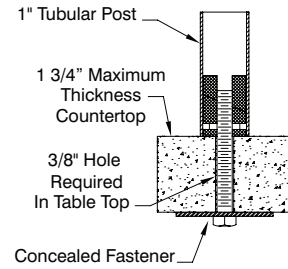

L	12" WIDE	Approx. Wt.	15" WIDE	Approx. Wt.	18" WIDE	Approx. Wt.	Approx. Cubes
36"	DSG-12G-36	139 lbs.	DSG-15G-36	143 lbs.	DSG-18G-36	147 lbs.	18
48"	DSG-12G-48	179 lbs.	DSG-15G-48	182 lbs.	DSG-18G-48	187 lbs.	23
60"	DSG-12G-60	228 lbs.	DSG-15G-60	235 lbs.	DSG-18G-60	242 lbs.	29
72"	DSG-12G-72	279 lbs.	DSG-15G-72	266 lbs.	DSG-18G-72	275 lbs.	34
84"	DSG-12G-84†	298 lbs.	DSG-15G-84†	305 lbs.	DSG-18G-84†	316 lbs.	39
96"	DSG-12G-96†	330 lbs.	DSG-15G-96†	346 lbs.	DSG-18G-96†	357 lbs.	44
108"	DSG-12G-108†	373 lbs.	DSG-15G-108†	383 lbs.	DSG-18G-108†	397 lbs.	49
120"	DSG-12G-120†	412 lbs.	DSG-15G-120†	424 lbs.	DSG-18G-120†	439 lbs.	55
132"	DSG-12G-132†	453 lbs.	DSG-15G-132†	467 lbs.	DSG-18G-132†	483 lbs.	60
144"	DSG-12G-144††	495 lbs.	DSG-15G-144††	511 lbs.	DSG-18G-144††	528 lbs.	65

† Requires a single pair of center legs †† Requires two pair of center legs

DETAILS and SPECIFICATIONS

TOL ± .500"

ALL DIMENSIONS ARE TYPICAL

DSG-G SERIES - GLASS TOP

Standard Concealed Mounting Hardware

Requires access below counter for installation.

Brass Expander Table Mounting Hardware Included.
For traditional undermount installation (1" tubing only)