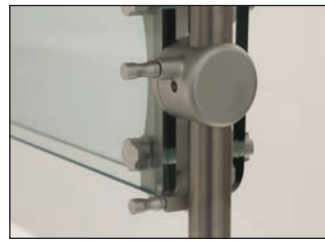

**Quickly Converts From Cafeteria Style
To Self Serve Style**

Item #: _____ Qty #: _____
 Model #: _____
 Project #: _____

FEATURES:

- Bottom front glass locks in place at 3 fixed positions
- Entire glass front rotates for easy cleaning
- Stainless steel 1" diameter Posts
- Includes Two 18" Wide Glass Side Panels
- 1/4" Thick Heat-Tempered Glass Side Panels
- 3/8" Thick Heat-Tempered Glass Fronts
- 3/8" Thick Heat-Tempered Glass Top

CONSTRUCTION:

All TIG welded
 Exposed stainless steel surfaces polished to a satin finish

MATERIAL:

1/4" Thick Heat-Tempered Side Glass
 3/8" Thick Heat-Tempered Glass Fronts and Top
 1" Posts - Stainless Steel
 Chamber Lock™ Sleek Shield Assemblies - Anodized Aluminum.
 Finish - Aluminum components are anodized to a satin finish.
 Stainless components polished.

Bottom Glass Flips All The Way Up
 To Become A Self-Serve Unit

Bottom Glass Can be Used As a Shelf

Easy To Use Mechanism
 For Changing Front Glass Positions

Entire Glass Shield Rotates
 For Easy Cleaning