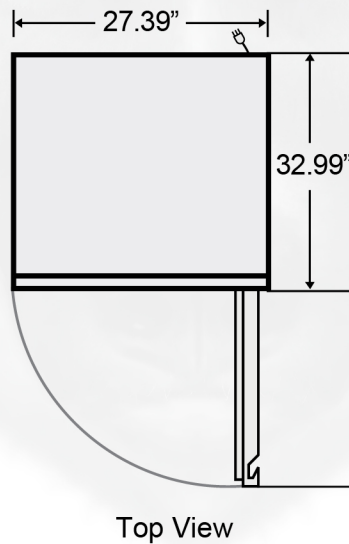

ARR-23 1 DOOR REACH-IN REFRIGERATOR

INCLUDE 3 YEAR PARTS + LABOR / 5 YEAR COMPRESSOR WARRANTY

Dimensions

Exterior Dimensions (WxDxH)	27.36" x 32.99" x 83.75"
Interior Dimensions (WxDxH)	
Capacity (cu. ft.)	23 cu. ft.
Weight	267 lbs
Packaging Dimensions (WxDxH)	

Cooling

Temperature Range	32° - 40° F
Refrigerant	R290
Maximum Ambient Temperature Rating	
Defrosting	Automatic
Temperature Display	Yes
Temperature Controller	Digital
H/P	3/8

Construction

Exterior Material	
Interior Material	
Insulation Material	
Shelf Material	
# Shelves	4
Shelf Load Capacity	

Electrical

Voltage	115
Amps	
Hz	
Phase	

NEMA 5-15P