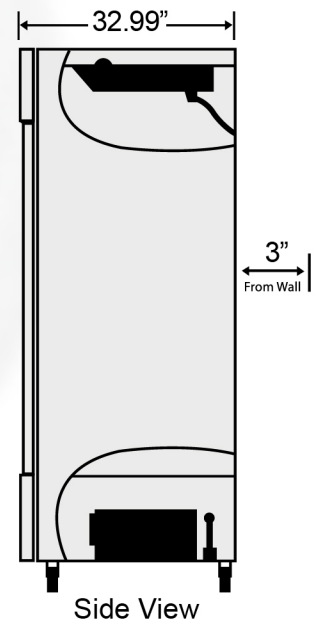

ARR-23 1 DOOR REACH-IN REFRIGERATOR

INCLUDE 3 YEAR PARTS + LABOR / 5 YEAR COMPRESSOR WARRANTY

Dimensions

Exterior Dimensions (WxDxH)	27.36" x 32.99" x 83.75"
Interior Dimensions (WxDxH)	
Capacity (cu. ft.)	23 cu. ft.
Weight	267 lbs
Packaging Dimensions (WxDxH)	

Cooling

Temperature Range	32° - 40° F
Refrigerant	R290
Maximum Ambient Temperature Rating	
Defrosting	Automatic
Temperature Display	Yes
Temperature Controller	Digital
H/P	3/8

Construction

Exterior Material	
Interior Material	
Insulation Material	
Shelf Material	
# Shelves	4
Shelf Load Capacity	

Electrical

Voltage	115
Amps	
Hz	
Phase	

NEMA 5-15P