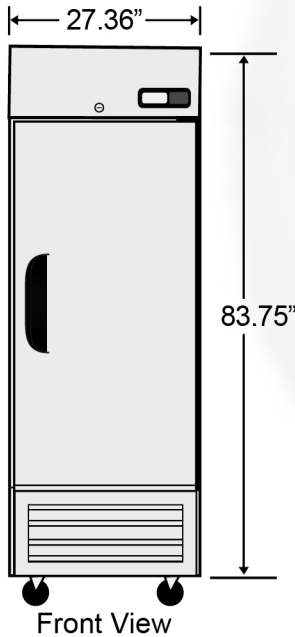

ARR-23 1 DOOR REACH-IN REFRIGERATOR

INCLUDE 3 YEAR PARTS + LABOR / 5 YEAR COMPRESSOR WARRANTY

Dimensions

Exterior Dimensions (WxDxH)	27.36" x 32.99" x 83.75"
Interior Dimensions (WxDxH)	
Capacity (cu. ft.)	23 cu. ft.
Weight	267 lbs
Packaging Dimensions (WxDxH)	

Cooling

Temperature Range	32° - 40° F
Refrigerant	R290
Maximum Ambient Temperature Rating	
Defrosting	Automatic
Temperature Display	Yes
Temperature Controller	Digital
H/P	3/8

Construction

Exterior Material	
Interior Material	
Insulation Material	
Shelf Material	
# Shelves	4
Shelf Load Capacity	

Electrical

Voltage	115
Amps	
Hz	
Phase	

NEMA 5-15P