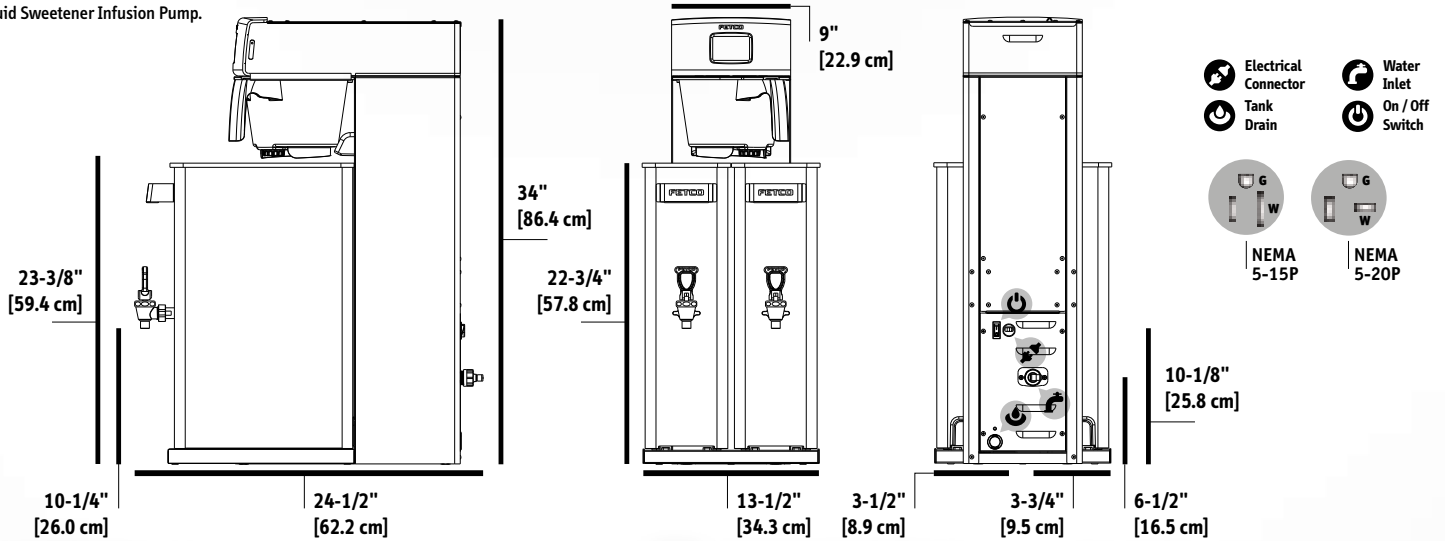

Water Specification

Water Inlet 1/4" Male Flare Fitting	Minimum Flow Rate 1 gpm [3.8 lpm]	Water Pressure 20-75 psig [138-517 kPa]

Electrical Configuration

Configuration Code	Heater Configuration	Voltage	Phase	Wires	KW	Electrical Connection	Max Amp Draw	Gallon [Liter]/Hour
US / CANADA T212101	1 x 1680 W	120	1	2+G	1.7	NEMA 5-15P/5-20P-C⁽²⁾	14.0	12.0 [46.0]⁽¹⁾
WITH LIQUID SWEETENER INFUSION PUMP (AVAILABLE IN US MARKET ONLY) T21211	1 x 1680 W	120	1	2+G	1.8	NEMA 5-15P/5-20P-C⁽²⁾	14.5	12.0 [46.0]⁽¹⁾

(1) Based on standard factory settings: 5.5 minute brew time; 0% prewet; 200°F water.
(2) Sold with factory cord & plug.

Measurements

Model	Height	Width	Depth	Empty Weight	Filled Weight	Shipping Weight
TBS-2121XTS	34" [86.4 cm]	13 1/2" [34.3 cm]	24 1/2" [62.2 cm]	35 lbs [15.9 kg]	44 lbs [20.0 kg]	46 lbs [20.9 kg]
TBS-2121XTS-S⁽³⁾	34" [86.4 cm]	13 1/2" [34.3 cm]	24 1/2" [62.2 cm]	40 lbs [18.1 kg]	60 lbs [27.2 kg]	51 lbs [23.1 kg]

(3) With Liquid Sweetener Infusion Pump.

Compatible Dispensers

1. #D064 3.5G Iced Tea Dispenser ITD-2135
   - #D064W112 3.5G Iced Tea Dispenser with Iced Tea Color Graphic ITD-2135
2. **Product Dimensions**
   (HxWxD): 21 1/2" x 6 3/4" x 16 3/4" [54.6 x 17.1 x 42.5 cm]
   Weight (Empty / Filled)
   9.0 lbs [4.1 kg] / 34.0 lbs [15.4 kg]