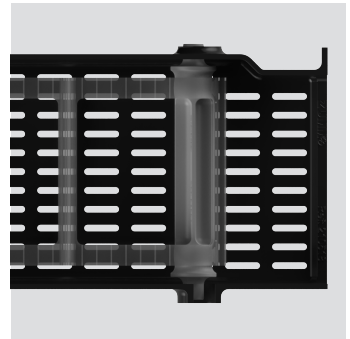

The evolution to Nature

- High quality injected plastic nuts
- Smoky grey front cover
- EVS Advanced juice extraction system
- Automatic filter
- Standard contact sensor
- New digital control plate (bin counter, acoustic warnings, standby,...)

Smoky grey front cover

- **Increased durability:** as there are no elastic belts, there are no breakages, something that could also affect the optimal functioning of the blade.
- **Greater functionality:** avoiding maintenance tasks and replacement of broken or worn belts. Cleaning the kit is also much easier.
- **Greater yield:** the new kit leads to greater juice extraction yield. Thanks to its new design, up to 10% more juice can be obtained.