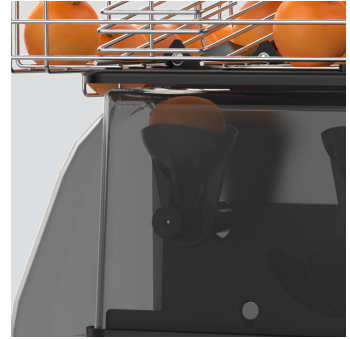

Nature

The Nature range has been inspired by the forces of nature, due to our desire to mirror the strength, elegance and timelessness of the elements they provide us: minerals, metals, wood, earth.

Based on this idea, the squeezers of the Nature range let materials and colours take centre stage. Neutral, restrained and smart materials and colours which transmit those sensations in the establishments where the juicers are installed, giving them a higher, both real and perceived, high end quality.

Z06 Nature Compact

Juice extraction versatility: citrus fruit + pomegranates

It is Zummo's most versatile juicer. It extracts juice from all types of citrus fruit and from pomegranates. The perfect option for those who seek flexibility in their offer.

The evolution to Nature

- High quality injected plastic nuts
- Smoky grey front cover
- EVS Advanced juice extraction system
- Automatic filter
- Standard contact sensor
- New digital control plate (bin counter, acoustic warnings, standby,...)

Smoky grey front cover

- **Increased durability:** as there are no elastic belts, there are no breakages, something that could also affect the optimal functioning of the blade.
- **Greater functionality:** avoiding maintenance tasks and replacement of broken or worn belts. Cleaning the kit is also much easier.
- **Greater yield:** the new kit leads to greater juice extraction yield. Thanks to its new design, up to 10% more juice can be obtained.