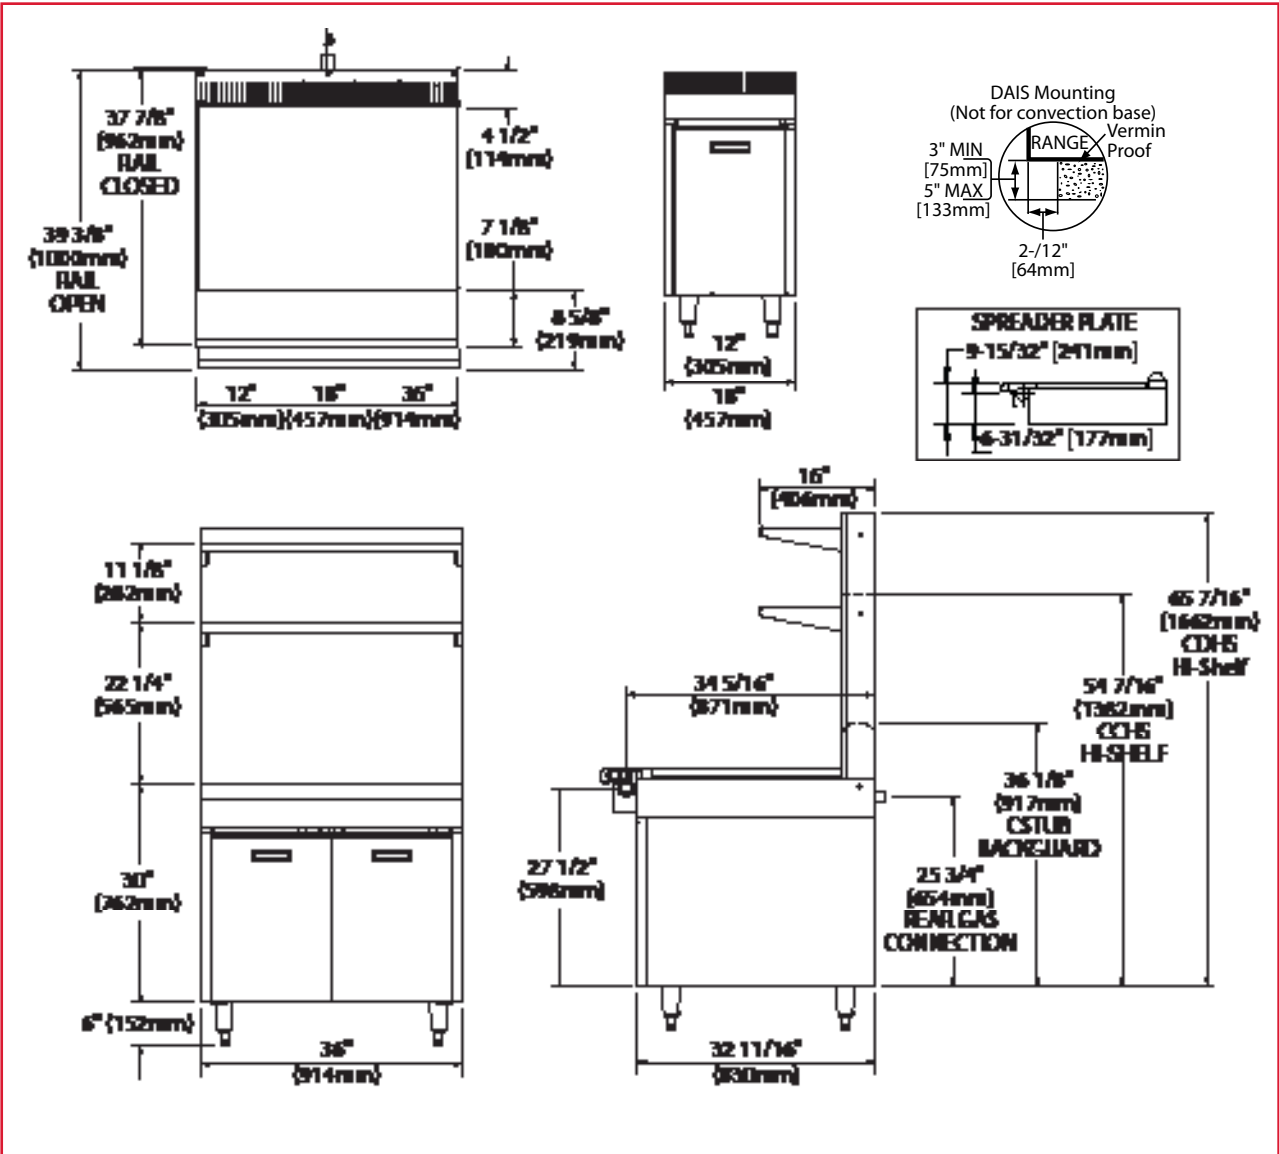

Standard Features

- Cabinet base and modular models
- Stainless steel top.
- Stainless steel front & sides.
- Stainless steel front rail w/position adjustment
- 1 1/4" NPT front gas manifold
- Can be installed individually or in a battery
- 6" (152mm) H stainless steel stub back
- 6" (152mm) chrome steel adjustable legs

Specifications

U.S. Range Cuisine Series Spreader Model _____.
 Stainless steel top, front, and sides. 6" (152mm)
 stainless steel legs with adjustable feet.

NOTE: Spreaders supplied with casters must be installed
 with an approved restraining device.

Cuisine Series Heavy Duty Spreaders

Cuisine Series Heavy Duty Spreaders

Exterior Dimensions			
Series	836-12-0	836-18-0	836-36-0
Width	12" (305mm)	18" (457mm)	36" (914mm)
Depth	37-7/8" (962mm)	37-7/8" (962mm)	37-7/8" (962mm)
Height w/o Legs	30" (762mm)	30" (762mm)	30" (762mm)
Height w/Legs	36" (914mm)	36" (914mm)	36" (914mm)
Cabinet Interior Dimensions			
Width	9-1/2" (241mm)	15-1/2" (394mm)	32-1/2" (826mm)
Depth	28-1/2" (724mm)	28-1/2" (724mm)	28-1/2" (724mm)
Height	19-1/2" (495mm)	19-1/2" (495mm)	19-1/2" (495mm)

Spreader Plate	
Model #	Description
CCSP-12	12" Wide Cuisine Spreader Plate
CCSP-18	18" Wide Cuisine Spreader Plate
CCSP-36	36" Wide Cuisine Spreader Plate

Combustible Wall Clearance	
Sides	Back
0" (0mm)	0" (0mm)