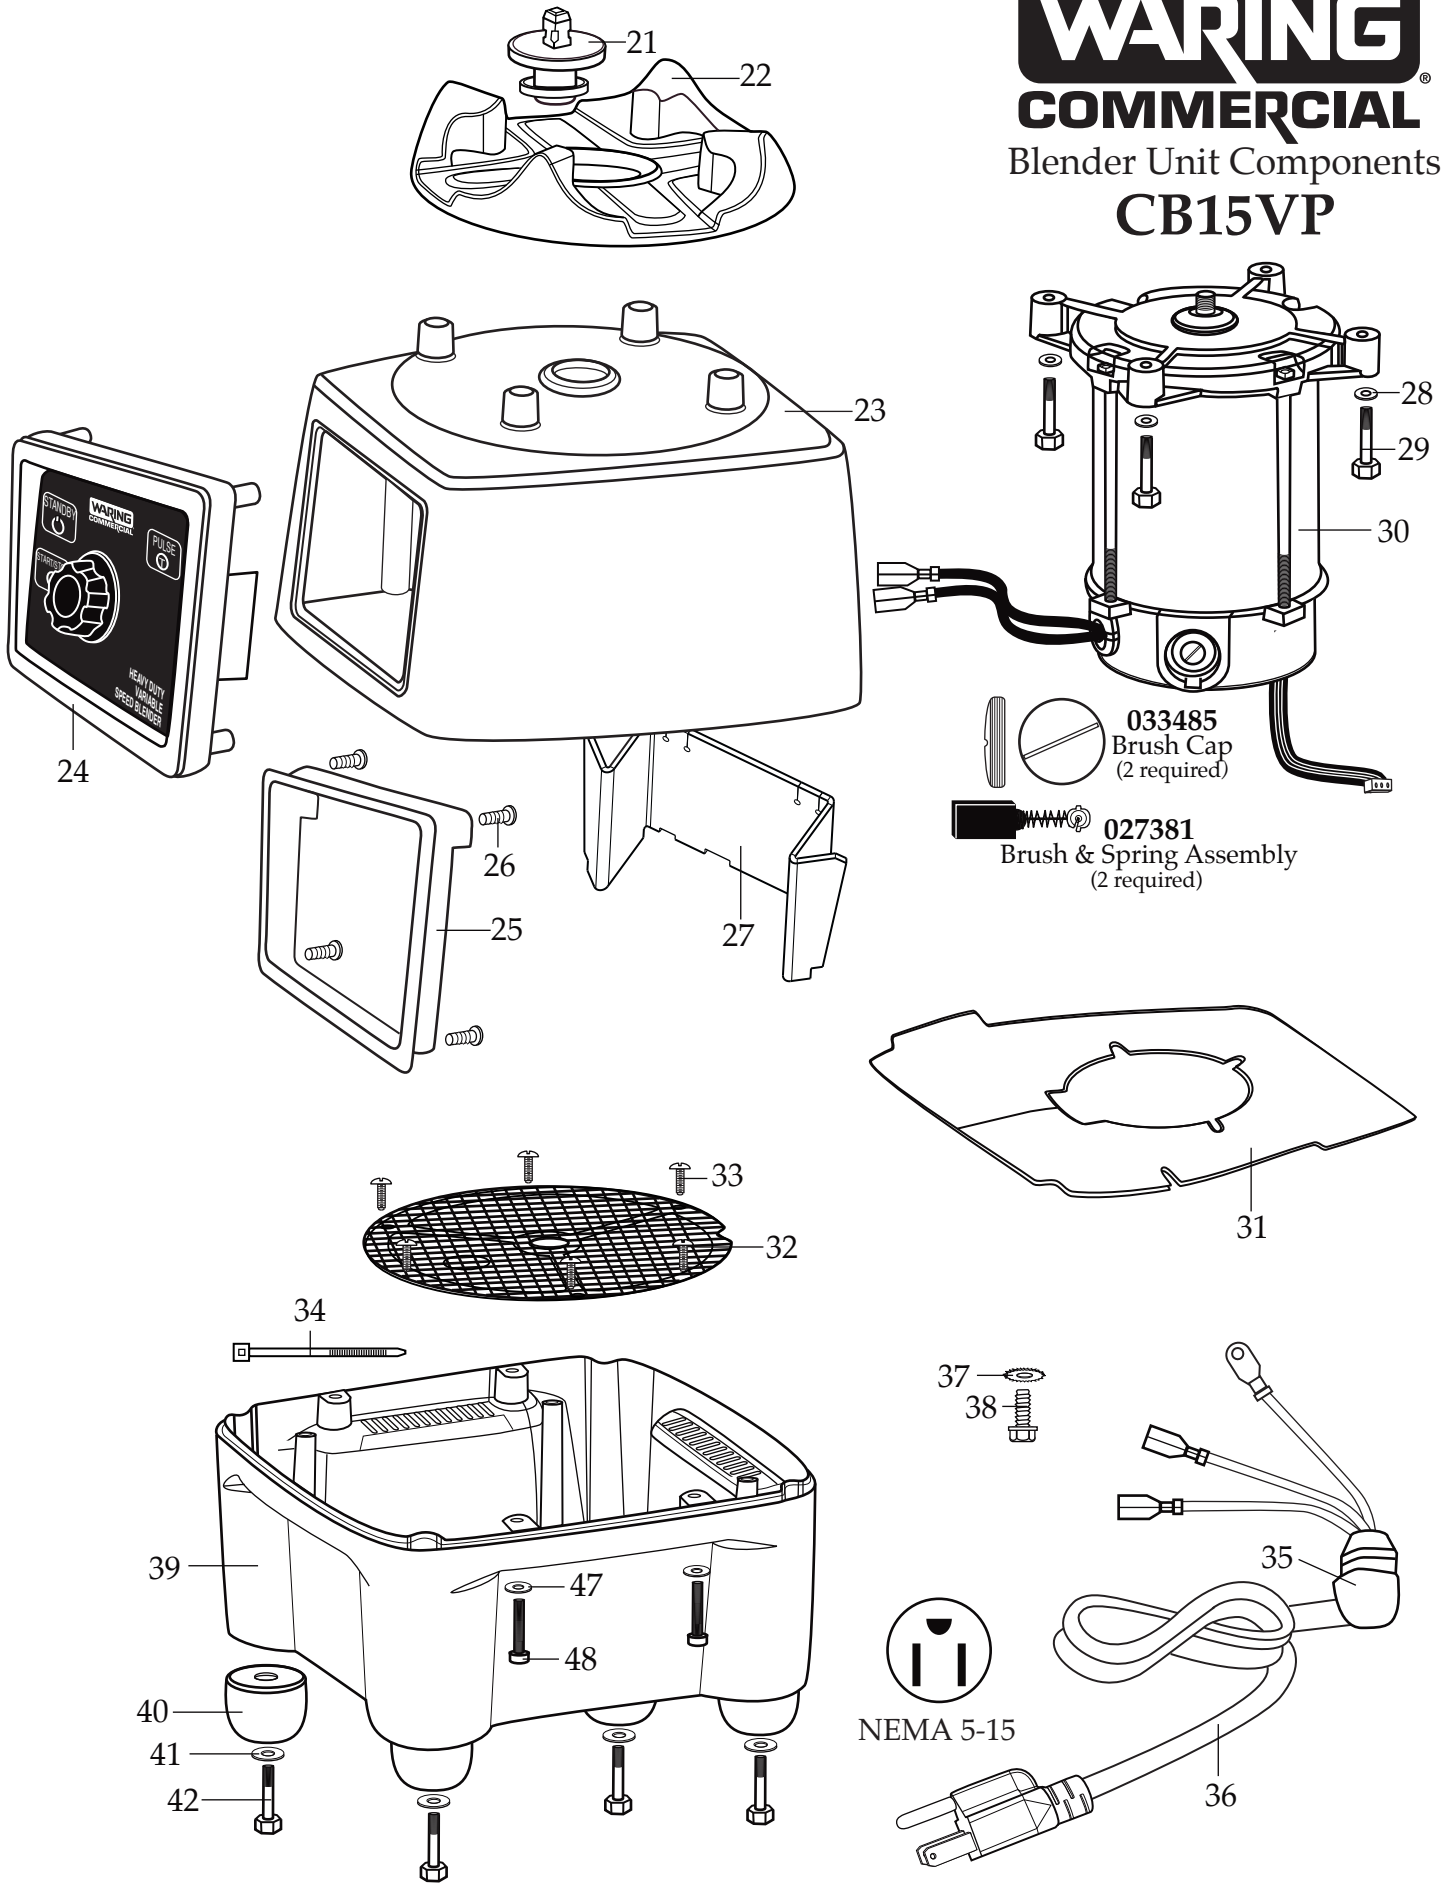

**503562**  
 1 Gallon Plastic Container  
 with Blending Assembly

**NSF**  
**013304**  
 NSF Seal

**502977**  
 Blending Assembly

## CB15VP

Catalog# Model  
CB15V CB15VP

Waring Factory Service Center  
314 Ella T. Grasso Ave.  
Torrington, CT 06790  
Tele. 1-800-269-6640  
Fax 860-496-9017  
www.waringcommercialproducts.com

<b>Illustration #</b>	<b>Part #</b>	<b>Description</b>
1	028530	Jar Lid Cover
2	028226	Container Lid
3	030118	Plastic Gallon Container
4	502977	Complete Blending Assembly
5	004946	Special Washer
6	012008	Lock Nut
7	002972	Cap Nut
8	027581	Flat Washer (2 required)
9	027683	Blade
10	018389	"O" Ring
11	027582	Bearing Cap
12	018390	Small "V" Ring
13	023934	Bearing Holder
14	025817	Key
15	018386	Bearing (2 required)
16	023926	Spacer
17	023907	Spring Washer
18	023927	Retaining Ring
19	023906	Large "V" Ring
20	023933	Drive Shaft
21	503328	Coupling
22	025871	Jar Pad
23	028025	Top Housing
24	503527	Control Panel Assembly Relabeled
25	029888	Control Panel Rear
26	026497	Screw (4 required)
27	030453	Control Panel Baffle
28	002984	Washer (4 required)