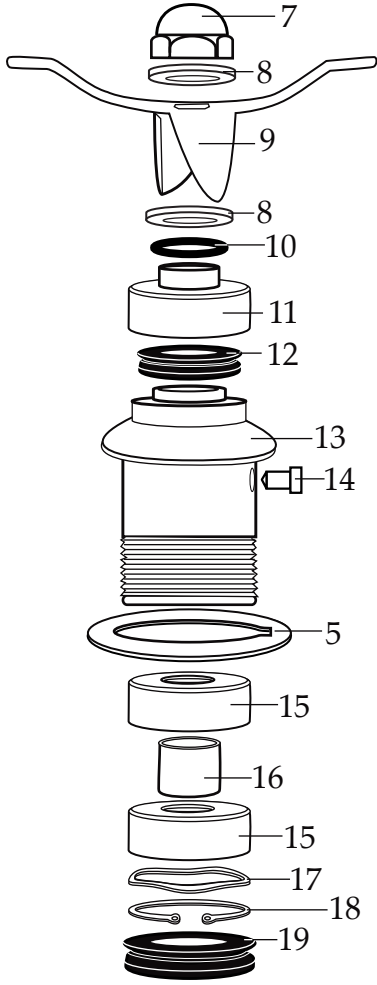

**503562**  
 1 Gallon Plastic Container  
 with Blending Assembly

**NSF**  
**013304**  
 NSF Seal

**502977**  
 Blending Assembly

## CB15VP

Catalog# Model  
CB15V CB15VP

Waring Factory Service Center  
314 Ella T. Grasso Ave.  
Torrington, CT 06790  
Tele. 1-800-269-6640  
Fax 860-496-9017  
www.waringcommercialproducts.com

<b>Illustration #</b>	<b>Part #</b>	<b>Description</b>
1	028530	Jar Lid Cover
2	028226	Container Lid
3	030118	Plastic Gallon Container
4	502977	Complete Blending Assembly
5	004946	Special Washer
6	012008	Lock Nut
7	002972	Cap Nut
8	027581	Flat Washer (2 required)
9	027683	Blade
10	018389	"O" Ring
11	027582	Bearing Cap
12	018390	Small "V" Ring
13	023934	Bearing Holder
14	025817	Key
15	018386	Bearing (2 required)
16	023926	Spacer
17	023907	Spring Washer
18	023927	Retaining Ring
19	023906	Large "V" Ring
20	023933	Drive Shaft
21	503328	Coupling
22	025871	Jar Pad
23	028025	Top Housing
24	503527	Control Panel Assembly Relabeled
25	029888	Control Panel Rear
26	026497	Screw (4 required)
27	030453	Control Panel Baffle
28	002984	Washer (4 required)

Illustration #	Part #	Description
29	016691	Bolt (4 required)
30	035520	Leili Motor
31	026318	Baffle
32	018791	Screen
33	026500	Screw (6 required)
34	013731	Cable Tie (2 required)
35	018811	Strain Relief
36	503329	Cord Set
37	002943	Ground Washer
38	027278	Ground Screw
39	026317	Bottom Housing
40	002984	Washer (4 required)
41	026412	Screw (4 required)
42	026296	Foot (4 required)
43	018314	Washer (4 required)
44	026493	Screw (4 required)