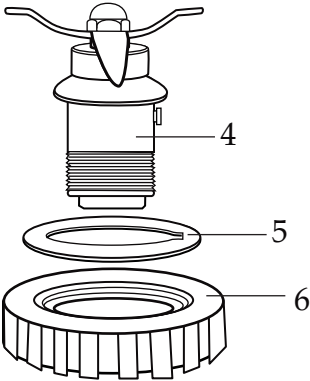

**503562**  
 1 Gallon Plastic Container  
 with Blending Assembly

**NSF**  
**013304**  
 NSF Seal

**502977**  
 Blending Assembly

## CB15VP

Catalog# Model  
CB15V CB15VP

Waring Factory Service Center  
314 Ella T. Grasso Ave.  
Torrington, CT 06790  
Tele. 1-800-269-6640  
Fax 860-496-9017  
www.waringcommercialproducts.com

<b>Illustration #</b>	<b>Part #</b>	<b>Description</b>
1	028530	Jar Lid Cover
2	028226	Container Lid
3	030118	Plastic Gallon Container
4	502977	Complete Blending Assembly
5	004946	Special Washer
6	012008	Lock Nut
7	002972	Cap Nut
8	027581	Flat Washer (2 required)
9	027683	Blade
10	018389	"O" Ring
11	027582	Bearing Cap
12	018390	Small "V" Ring
13	023934	Bearing Holder
14	025817	Key
15	018386	Bearing (2 required)
16	023926	Spacer
17	023907	Spring Washer
18	023927	Retaining Ring
19	023906	Large "V" Ring
20	023933	Drive Shaft
21	503328	Coupling
22	025871	Jar Pad
23	028025	Top Housing
24	503527	Control Panel Assembly Relabeled
25	029888	Control Panel Rear
26	026497	Screw (4 required)
27	030453	Control Panel Baffle
28	002984	Washer (4 required)