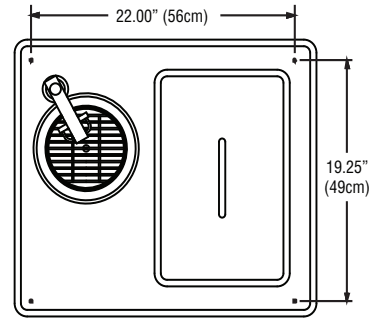

204

Standard Features

- Top is 18-gauge stainless steel with raised die stamped opening
- Chrome plated wire strainer
- Glass filler is 9.5" high
- Pitcher filler is 13.5" high
- One-piece 20-gauge stainless steel lift-off cover with handle
- Liner of ice bin is high-impact ABS plastic with coved corners
- 1" diameter drain plumbed out the bottom
- High density environmentally friendly, Kyoto Protocol Compliant, Non ODP (Ozone Depletion Potential), Non GWP (Global Warming Potential) polyurethane foam throughout unit
- Exterior tank is made of galvanized steel

Specifications

Top is 18-gauge stainless steel, has 1.37" (3 cm) overhang all around. Glass filler is 9.5" (24 cm) high, over die-stamped drain opening fitted with chrome-plated wire strainer. Pitcher filler is 13.5" (34 cm) high, over die-stamped drain opening fitted with chrome-plated wire strainer. Ice bin opening is die-stamped with .19" (5 mm) raised edges, measures 15.12" x 10.5" (38 cm x 27 cm), has one-piece 20-gauge stainless steel lift-off cover.

Liner of ice bin is high-impact ABS plastic, has rounded corners and is pitched to 1" (25 mm) diameter drain. Bin is insulated all around with high-density environmentally friendly, Kyoto Protocol Compliant, Non ODP (Ozone Depletion Potential), Non GWP (Global Warming Potential) polyurethane. Ice bin holds 45 pounds of ice.

Exterior body is 24-gauge galvanized steel.

Cutout dimensions are 21" (53 cm) x 17.75" (45 cm).

Plan View
204, 204P

Mounting Stud Locations
204, 204P

Elevation View
204, 204P

Side View
204, 204P

Specifications						
Model	L	D	H	Cutout Size	Cabinet Capacity	Ship Weight
204	24" (61 cm)	21" (53 cm)	22.6" (57 cm)	21" x 17.75" (53 cm x 45 cm)	45lbs (20kg)	47.5lbs (22kg)
204P	24" (61 cm)	21" (53 cm)	26.35" (67 cm)	21" x 17.75" (53 cm x 45 cm)	45lbs (20kg)	47.5lbs (22kg)