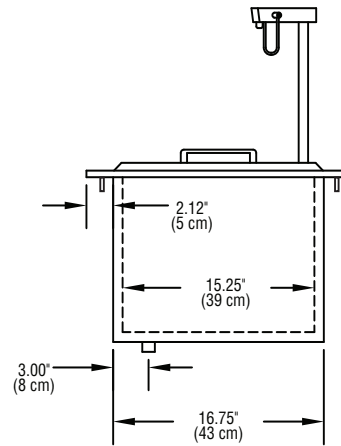

204

Standard Features

- Top is 18-gauge stainless steel with raised die stamped opening
- Chrome plated wire strainer
- Glass filler is 9.5" high
- Pitcher filler is 13.5" high
- One-piece 20-gauge stainless steel lift-off cover with handle
- Liner of ice bin is high-impact ABS plastic with coved corners
- 1" diameter drain plumbed out the bottom
- High density environmentally friendly, Kyoto Protocol Compliant, Non ODP (Ozone Depletion Potential), Non GWP (Global Warming Potential) polyurethane foam throughout unit
- Exterior tank is made of galvanized steel

Specifications

Top is 18-gauge stainless steel, has 1.37" (3 cm) overhang all around. Glass filler is 9.5" (24 cm) high, over die-stamped drain opening fitted with chrome-plated wire strainer. Pitcher filler is 13.5" (34 cm) high, over die-stamped drain opening fitted with chrome-plated wire strainer. Ice bin opening is die-stamped with .19" (5 mm) raised edges, measures 15.12" x 10.5" (38 cm x 27 cm), has one-piece 20-gauge stainless steel lift-off cover.

Liner of ice bin is high-impact ABS plastic, has rounded corners and is pitched to 1" (25 mm) diameter drain. Bin is insulated all around with high-density environmentally friendly, Kyoto Protocol Compliant, Non ODP (Ozone Depletion Potential), Non GWP (Global Warming Potential) polyurethane. Ice bin holds 45 pounds of ice.

Exterior body is 24-gauge galvanized steel.

Cutout dimensions are 21" (53 cm) x 17.75" (45 cm).

Plan View
204, 204P

Mounting Stud Locations
204, 204P

Elevation View
204, 204P

Side View
204, 204P

Specifications						
Model	L	D	H	Cutout Size	Cabinet Capacity	Ship Weight
204	24" (61 cm)	21" (53 cm)	22.6" (57 cm)	21" x 17.75" (53 cm x 45 cm)	45lbs (20kg)	47.5lbs (22kg)
204P	24" (61 cm)	21" (53 cm)	26.35" (67 cm)	21" x 17.75" (53 cm x 45 cm)	45lbs (20kg)	47.5lbs (22kg)