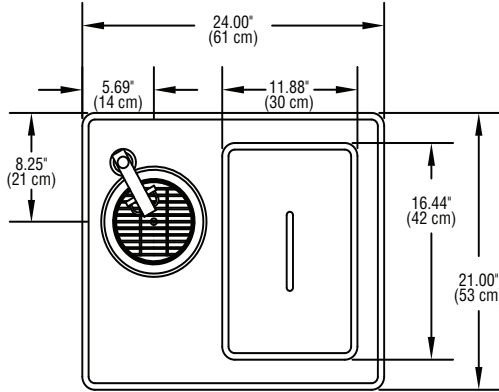

204

Standard Features

- Top is 18-gauge stainless steel with raised die stamped opening
- Chrome plated wire strainer
- Glass filler is 9.5" high
- Pitcher filler is 13.5" high
- One-piece 20-gauge stainless steel lift-off cover with handle
- Liner of ice bin is high-impact ABS plastic with coved corners
- 1" diameter drain plumbed out the bottom
- High density environmentally friendly, Kyoto Protocol Compliant, Non ODP (Ozone Depletion Potential), Non GWP (Global Warming Potential) polyurethane foam throughout unit
- Exterior tank is made of galvanized steel

Specifications

Top is 18-gauge stainless steel, has 1.37" (3 cm) overhang all around. Glass filler is 9.5" (24 cm) high, over die-stamped drain opening fitted with chrome-plated wire strainer. Pitcher filler is 13.5" (34 cm) high, over die-stamped drain opening fitted with chrome-plated wire strainer. Ice bin opening is die-stamped with .19" (5 mm) raised edges, measures 15.12" x 10.5" (38 cm x 27 cm), has one-piece 20-gauge stainless steel lift-off cover.

Liner of ice bin is high-impact ABS plastic, has rounded corners and is pitched to 1" (25 mm) diameter drain. Bin is insulated all around with high-density environmentally friendly, Kyoto Protocol Compliant, Non ODP (Ozone Depletion Potential), Non GWP (Global Warming Potential) polyurethane. Ice bin holds 45 pounds of ice.

Exterior body is 24-gauge galvanized steel.

Cutout dimensions are 21" (53 cm) x 17.75" (45 cm).

Plan View
204, 204P

Mounting Stud Locations
204, 204P

Elevation View
204, 204P

Side View
204, 204P

Specifications						
Model	L	D	H	Cutout Size	Cabinet Capacity	Ship Weight
204	24" (61 cm)	21" (53 cm)	22.6" (57 cm)	21" x 17.75" (53 cm x 45 cm)	45lbs (20kg)	47.5lbs (22kg)
204P	24" (61 cm)	21" (53 cm)	26.35" (67 cm)	21" x 17.75" (53 cm x 45 cm)	45lbs (20kg)	47.5lbs (22kg)