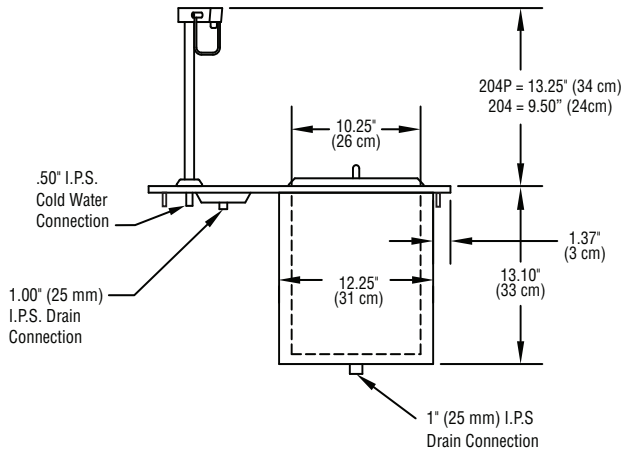

204

Standard Features

- Top is 18-gauge stainless steel with raised die stamped opening
- Chrome plated wire strainer
- Glass filler is 9.5" high
- Pitcher filler is 13.5" high
- One-piece 20-gauge stainless steel lift-off cover with handle
- Liner of ice bin is high-impact ABS plastic with coved corners
- 1" diameter drain plumbed out the bottom
- High density environmentally friendly, Kyoto Protocol Compliant, Non ODP (Ozone Depletion Potential), Non GWP (Global Warming Potential) polyurethane foam throughout unit
- Exterior tank is made of galvanized steel

Specifications

Top is 18-gauge stainless steel, has 1.37" (3 cm) overhang all around. Glass filler is 9.5" (24 cm) high, over die-stamped drain opening fitted with chrome-plated wire strainer. Pitcher filler is 13.5" (34 cm) high, over die-stamped drain opening fitted with chrome-plated wire strainer. Ice bin opening is die-stamped with .19" (5 mm) raised edges, measures 15.12" x 10.5" (38 cm x 27 cm), has one-piece 20-gauge stainless steel lift-off cover.

Liner of ice bin is high-impact ABS plastic, has rounded corners and is pitched to 1" (25 mm) diameter drain. Bin is insulated all around with high-density environmentally friendly, Kyoto Protocol Compliant, Non ODP (Ozone Depletion Potential), Non GWP (Global Warming Potential) polyurethane. Ice bin holds 45 pounds of ice.

Exterior body is 24-gauge galvanized steel.

Cutout dimensions are 21" (53 cm) x 17.75" (45 cm).

Plan View
204, 204P

Mounting Stud Locations
204, 204P

Elevation View
204, 204P

Side View
204, 204P

Specifications						
Model	L	D	H	Cutout Size	Cabinet Capacity	Ship Weight
204	24" (61 cm)	21" (53 cm)	22.6" (57 cm)	21" x 17.75" (53 cm x 45 cm)	45lbs (20kg)	47.5lbs (22kg)
204P	24" (61 cm)	21" (53 cm)	26.35" (67 cm)	21" x 17.75" (53 cm x 45 cm)	45lbs (20kg)	47.5lbs (22kg)