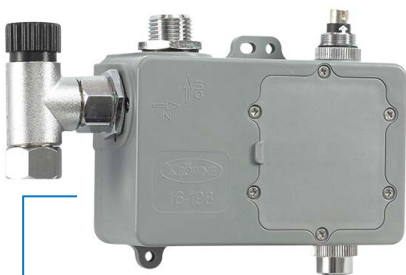

Electronic Sensor Faucets

Krowne Sensor Faucets can be built to the needs of various project specifications. Offering mixing valves, power supply choices, retro-fit deck plates, and a variety of aerator and outlet options, we make it easy to configure the perfect solution each and every time.

Cast Brass Body

Ideal for continuous use applications

Aerators & Outlets

Available from 0.35 GPM to 2.20 GPM
in standard or vandal resistant variations

Adjustable Flow Control Settings Include:

- Sensor Range Adjustment
- Auto Time-Out
- Shut-Off Delay
- Auto-Flush