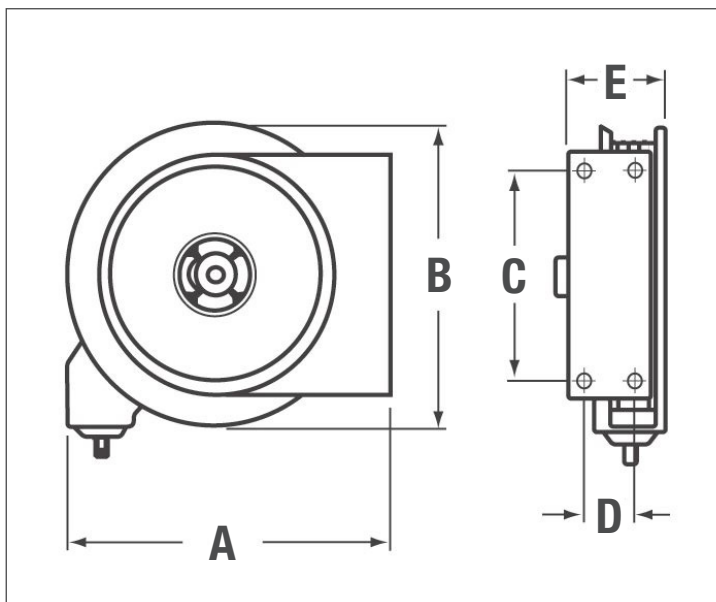

STANDARD FEATURES

- Open stainless steel hose reel with wall plate for easy mounting
- 8" center raised deck mount faucet

SPECIFICATIONS

- Full 35' hose length
- Heavy-duty hose tested to 210°F (99°C) and 250 PSI (18 BAR)
- Mounts on 3/8"-18 NPT inlets
- 40" overall height, 26" overall width
- Shipping weight: 50 lbs.

Rev. 09/2011
No. 24-503

ROYAL SERIES PLUMBING

OPEN STAINLESS STEEL HOSE REEL with 8" CENTER
DECK MOUNT FAUCET on STAINLESS STEEL WALL PLATE

MODEL: **24-503**

PROJECT: _____

ITEM #: _____

QTY: _____

DRAWING