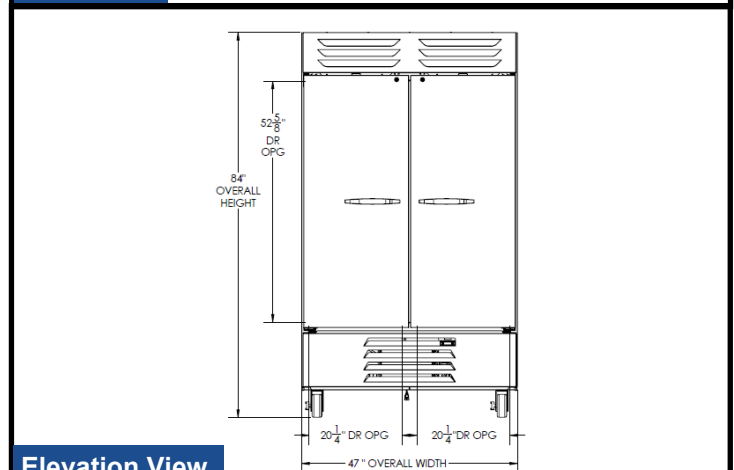

Please verify qualifying units by visiting:
www.energystar.gov/cfs

3779 Champion Blvd., Winston-Salem, NC 27105
1-888-845-9800 Fax: 1-336-245-6453
Beverage-Air.com Sales@bevair.com

BEVERAGE-AIR

MODEL	RB44HC-1S
EXTERNAL DIMENSIONAL DATA	
Width Overall	47"
Depth Overall with Handle	33 3/4"
Height Overall with 6" casters	84"
Number of Doors	2
Depth with Door Open 90°	53 5/8"
Door Opening	20 1/4" x 52 5/8"
INTERNAL DIMENSIONAL DATA	
NET Capacity (cubic ft.)	44
Internal Width Overall (in)	44"
Internal Depth Overall (in)	25 7/8"
Internal Height Overall (in)	61 5/8"
Internal Height Useable (in)	53 1/8"
Number of Shelves	6
ELECTRICAL DATA	
Full Load Amperes 115/60/1	5.4
REFRIGERATION DATA	
Horsepower	1/3
Capacity (BTU/Hr)*	2392
SHIPPING DATA	
Gross Weight - Crated	534 lbs
Height - Crated	85"
Width - Crated	49"
Depth - Crated	36"

*NOTE: Remote units are field wired and come with 6" legs.
Refrigerant must be specified at time of order.

Bottom Mount Reach-in Refrigerator

Model: RB44HC-1S

Model Views

Plan View

Elevation View

Side View

ELECTRICAL CONNECTION