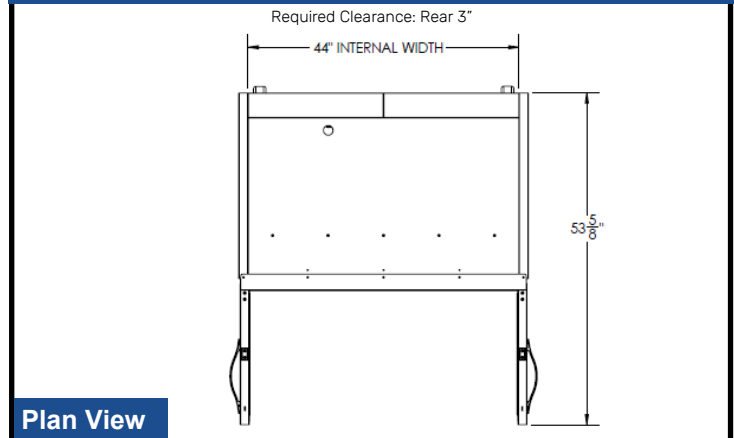

Please verify qualifying units by visiting:
www.energystar.gov/cfs

3779 Champion Blvd., Winston-Salem, NC 27105
1-888-845-9800 Fax: 1-336-245-6453
Beverage-Air.com Sales@bevair.com

BEVERAGE-AIR

MODEL	RB44HC-1S
EXTERNAL DIMENSIONAL DATA	
Width Overall	47"
Depth Overall with Handle	33 3/4"
Height Overall with 6" casters	84"
Number of Doors	2
Depth with Door Open 90°	53 5/8"
Door Opening	20 1/4" x 52 5/8"
INTERNAL DIMENSIONAL DATA	
NET Capacity (cubic ft.)	44
Internal Width Overall (in)	44"
Internal Depth Overall (in)	25 7/8"
Internal Height Overall (in)	61 5/8"
Internal Height Useable (in)	53 1/8"
Number of Shelves	6
ELECTRICAL DATA	
Full Load Amperes 115/60/1	5.4
REFRIGERATION DATA	
Horsepower	1/3
Capacity (BTU/Hr)*	2392
SHIPPING DATA	
Gross Weight - Crated	534 lbs
Height - Crated	85"
Width - Crated	49"
Depth - Crated	36"

*NOTE: Remote units are field wired and come with 6" legs.
Refrigerant must be specified at time of order.

Bottom Mount Reach-in Refrigerator

Model: RB44HC-1S

Model Views

Plan View

Elevation View

Side View

ELECTRICAL CONNECTION