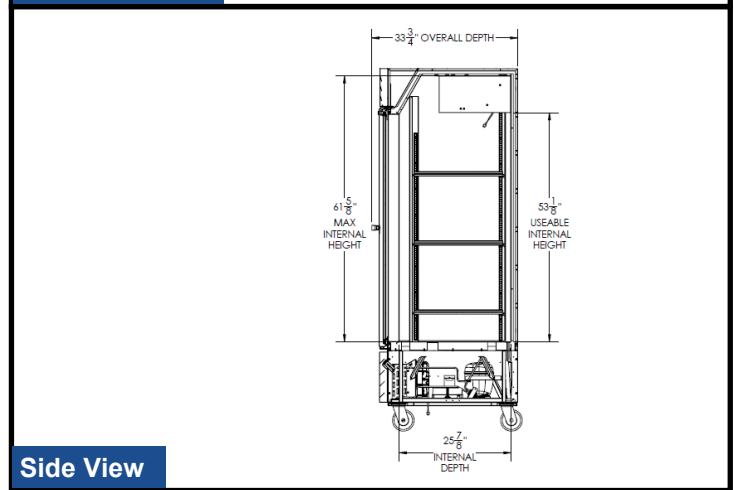

Please verify qualifying units by visiting:
www.energystar.gov/cfs

3779 Champion Blvd., Winston-Salem, NC 27105
1-888-845-9800 Fax: 1-336-245-6453
Beverage-Air.com Sales@bevair.com

BEVERAGE-AIR

MODEL	RB44HC-1S
EXTERNAL DIMENSIONAL DATA	
Width Overall	47"
Depth Overall with Handle	33 3/4"
Height Overall with 6" casters	84"
Number of Doors	2
Depth with Door Open 90°	53 5/8"
Door Opening	20 1/4" x 52 5/8"
INTERNAL DIMENSIONAL DATA	
NET Capacity (cubic ft.)	44
Internal Width Overall (in)	44"
Internal Depth Overall (in)	25 7/8"
Internal Height Overall (in)	61 5/8"
Internal Height Useable (in)	53 1/8"
Number of Shelves	6
ELECTRICAL DATA	
Full Load Amperes 115/60/1	5.4
REFRIGERATION DATA	
Horsepower	1/3
Capacity (BTU/Hr)*	2392
SHIPPING DATA	
Gross Weight - Crated	534 lbs
Height - Crated	85"
Width - Crated	49"
Depth - Crated	36"

*NOTE: Remote units are field wired and come with 6" legs.
Refrigerant must be specified at time of order.

Bottom Mount Reach-in Refrigerator

Model: RB44HC-1S

Model Views

Plan View

Elevation View

Side View

ELECTRICAL CONNECTION