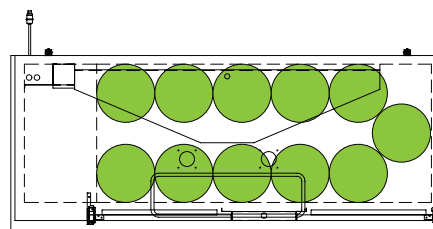

TDD/TBB

BEER KEG FOOTPRINTS

BEER KEG | FOOTPRINTS

TDD/TBB

The footprint of a keg is the amount of space it occupies when compared to the available storage space.

TBB-1-HC

TDD-1-HC

TBB-4-HC

The footprint of a keg is the amount of space it occupies when compared to the available storage space.

TDD-1-HC

TBB-1-HC

Common Draft Beer Keg Configurations*

TDD-2-HC

TBB-2-HC

Common Draft Beer Keg Configurations*

HOME BREW BARREL†

SIXTH BARREL

SLIM QTR. BARREL

HALF/QTR. BARREL

†25 25/32" usable interior height.

The footprint of a keg is the amount of space it occupies when compared to the available storage space.

TDD-3-HC

TBB-3-HC

Common Draft Beer Keg Configurations*

HOME BREW BARREL†

SIXTH BARREL

SLIM QTR. BARREL

HALF/QTR. BARREL

TDD-4-HC

TBB-4-HC