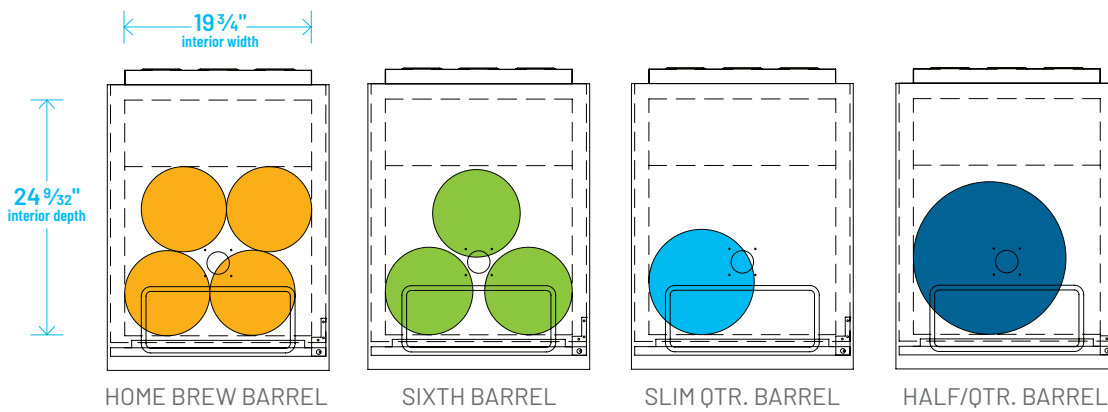

TDD/TBB

BEER KEG FOOTPRINTS

BEER KEG | FOOTPRINTS

TDD/TBB

The footprint of a keg is the amount of space it occupies when compared to the available storage space.

TBB-1-HC

TDD-1-HC

TBB-4-HC

The footprint of a keg is the amount of space it occupies when compared to the available storage space.

TDD-1-HC

TBB-1-HC

Common Draft Beer Keg Configurations*

TDD-2-HC

TBB-2-HC

Common Draft Beer Keg Configurations*

HOME BREW BARREL†

SIXTH BARREL

SLIM QTR. BARREL

HALF/QTR. BARREL

†25 25/32" usable interior height.

The footprint of a keg is the amount of space it occupies when compared to the available storage space.

TDD-3-HC