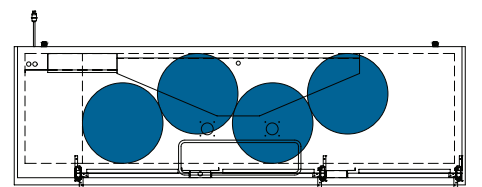

The footprint of a keg is the amount of space it occupies when compared to the available storage space.

TDD-1-HC

TBB-1-HC

Common Draft Beer Keg Configurations*

TDD-2-HC

TBB-2-HC

Common Draft Beer Keg Configurations*

HOME BREW BARREL†

SIXTH BARREL

SLIM QTR. BARREL

HALF/QTR. BARREL

†25 25/32" usable interior height.

The footprint of a keg is the amount of space it occupies when compared to the available storage space.

TDD-3-HC

Common Draft Beer Keg Configurations*

HOME BREW BARREL†

SIXTH BARREL

SLIM QTR. BARREL

HALF/QTR. BARREL

The footprint of a keg is the amount of space it occupies when compared to the available storage space.

TDB-24-48-HC

TDB-24-48-HC

Common Draft Beer Keg Configurations*

TBB-24-60-HC

Common Draft Beer Keg Configurations*

The footprint of a keg is the amount of space it occupies when compared to the available storage space.