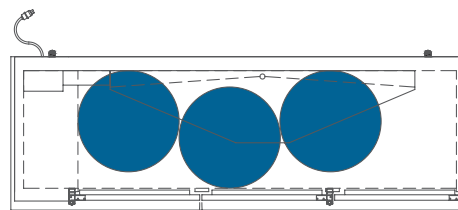

## Common Draft Beer Keg Configurations\*

The footprint of a keg is the amount of space it occupies when compared to the available storage space.

TBB-24-72-HC

### Common Draft Beer Keg Configurations\*

HOME BREW BARREL†

SIXTH BARREL

SLIM QTR. BARREL

HALF/QTR. BARREL

TDD/TBB