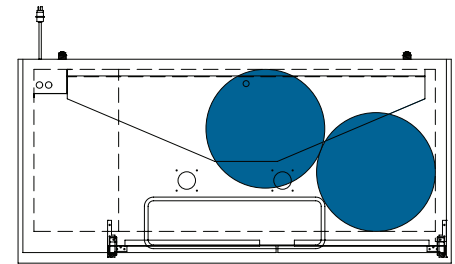

The footprint of a keg is the amount of space it occupies when compared to the available storage space.

TDD-1-HC

TBB-1-HC

## Common Draft Beer Keg Configurations\*

HOME BREW BARREL†

SIXTH BARREL

SLIM QTR. BARREL

HALF/QTR. BARREL

†25 25/32" usable interior height.

The footprint of a keg is the amount of space it occupies when compared to the available storage space.