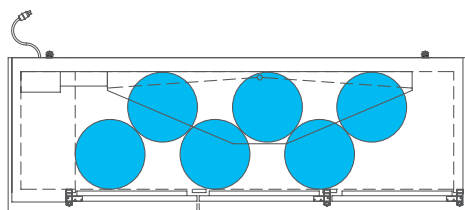

## Common Draft Beer Keg Configurations\*

The footprint of a keg is the amount of space it occupies when compared to the available storage space.

TBB-24-72-HC

### Common Draft Beer Keg Configurations\*

HOME BREW BARREL†

SIXTH BARREL

SLIM QTR. BARREL

HALF/QTR. BARREL

TDD/TBB