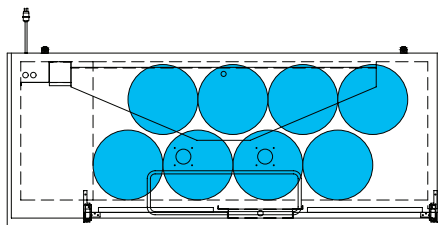

The footprint of a keg is the amount of space it occupies when compared to the available storage space.

TDD-1-HC

TBB-1-HC

## Common Draft Beer Keg Configurations\*

HOME BREW BARREL†

SIXTH BARREL

SLIM QTR. BARREL

HALF/QTR. BARREL

†25 25/32" usable interior height.

The footprint of a keg is the amount of space it occupies when compared to the available storage space.

### Common Draft Beer Keg Configurations\*

HOME BREW BARREL†

SIXTH BARREL

SLIM QTR. BARREL

HALF/QTR. BARREL

TDD-4-HC

TBB-4-HC