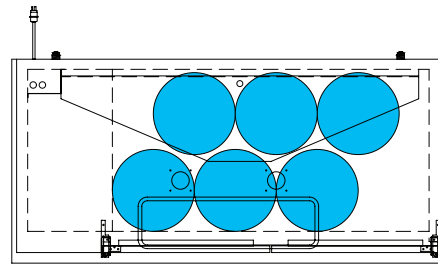

The footprint of a keg is the amount of space it occupies when compared to the available storage space.

TDD-1-HC

TBB-1-HC

### Common Draft Beer Keg Configurations\*

TDD-2-HC

TBB-2-HC

## Common Draft Beer Keg Configurations\*

HOME BREW BARREL†

SIXTH BARREL

SLIM QTR. BARREL

HALF/QTR. BARREL

†25 25/32" usable interior height.

The footprint of a keg is the amount of space it occupies when compared to the available storage space.