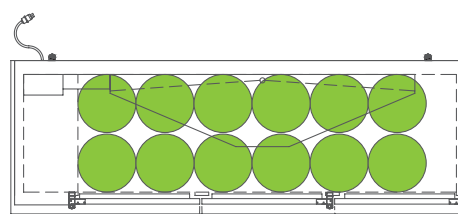

## Common Draft Beer Keg Configurations\*

The footprint of a keg is the amount of space it occupies when compared to the available storage space.

TBB-24-72-HC

### Common Draft Beer Keg Configurations\*

HOME BREW BARREL†

SIXTH BARREL

SLIM QTR. BARREL

HALF/QTR. BARREL

TDD/TBB