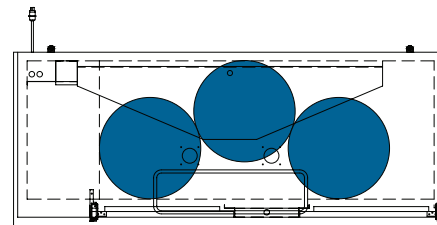

## Common Draft Beer Keg Configurations\*

HOME BREW BARREL†

SIXTH BARREL

SLIM QTR. BARREL

HALF/QTR. BARREL

†25 25/32" usable interior height.

The footprint of a keg is the amount of space it occupies when compared to the available storage space.

### Common Draft Beer Keg Configurations\*

HOME BREW BARREL†

SIXTH BARREL

SLIM QTR. BARREL

HALF/QTR. BARREL

TDD-4-HC

TBB-4-HC

## Common Draft Beer Keg Configurations\*

HOME BREW BARREL†

SIXTH BARREL

SLIM QTR. BARREL

HALF/QTR. BARREL

The footprint of a keg is the amount of space it occupies when compared to the available storage space.