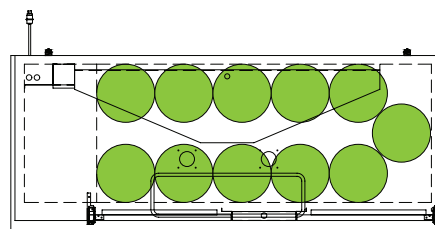

TDD/TBB

BEER KEG FOOTPRINTS

The footprint of a keg is the amount of space it occupies when compared to the available storage space.

TBB-1-HC

TDD-1-HC

TBB-4-HC

TDD-4-HC

TBB-2-HC

The footprint of a keg is the amount of space it occupies when compared to the available storage space.

TDD-1-HC

TBB-1-HC

Common Draft Beer Keg Configurations*

TDD-2-HC

TBB-2-HC

Common Draft Beer Keg Configurations*

HOME BREW BARREL†

SIXTH BARREL

SLIM QTR. BARREL

HALF/QTR. BARREL

†25 25/32" usable interior height.

The footprint of a keg is the amount of space it occupies when compared to the available storage space.

TDD-3-HC

TBB-3-HC

Common Draft Beer Keg Configurations*

HOME BREW BARREL†

SIXTH BARREL

SLIM QTR. BARREL

HALF/QTR. BARREL

TDD-4-HC

TBB-4-HC