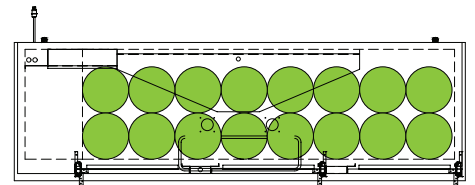

The footprint of a keg is the amount of space it occupies when compared to the available storage space.

TDD-1-HC

TBB-1-HC

Common Draft Beer Keg Configurations*

TDD-2-HC

TBB-2-HC

Common Draft Beer Keg Configurations*

HOME BREW BARREL†

SIXTH BARREL

SLIM QTR. BARREL

HALF/QTR. BARREL

†25 25/32" usable interior height.

The footprint of a keg is the amount of space it occupies when compared to the available storage space.

TDD-3-HC

TBB-3-HC

Common Draft Beer Keg Configurations*

HOME BREW BARREL†

SIXTH BARREL

SLIM QTR. BARREL

HALF/QTR. BARREL

TDD-4-HC

TBB-4-HC

Common Draft Beer Keg Configurations*

HOME BREW BARREL†

SIXTH BARREL

SLIM QTR. BARREL

HALF/QTR. BARREL

The footprint of a keg is the amount of space it occupies when compared to the available storage space.