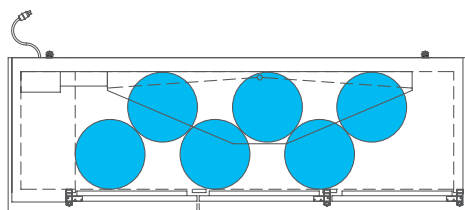

HOME BREW BARREL†

SIXTH BARREL

SLIM QTR. BARREL

HALF/QTR. BARREL

†25 25/32" usable interior height.

The footprint of a keg is the amount of space it occupies when compared to the available storage space.

TDD-3-HC

Common Draft Beer Keg Configurations*

HOME BREW BARREL†

SIXTH BARREL

SLIM QTR. BARREL

HALF/QTR. BARREL

The footprint of a keg is the amount of space it occupies when compared to the available storage space.

TDB-24-48-HC

TDB-24-48-HC

Common Draft Beer Keg Configurations*

TBB-24-60-HC

Common Draft Beer Keg Configurations*

The footprint of a keg is the amount of space it occupies when compared to the available storage space.

TBB-24-72-HC

Common Draft Beer Keg Configurations*

HOME BREW BARREL†

SIXTH BARREL

SLIM QTR. BARREL

HALF/QTR. BARREL

TDD/TBB

FEATURED MODELS