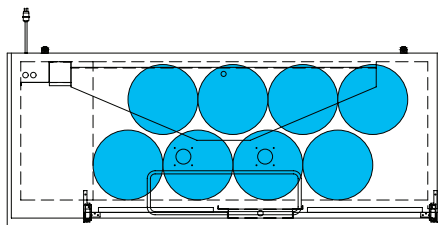

The footprint of a keg is the amount of space it occupies when compared to the available storage space.

TDD-1-HC

TBB-1-HC

Common Draft Beer Keg Configurations*

TDD-2-HC

TBB-2-HC

Common Draft Beer Keg Configurations*

HOME BREW BARREL†

SIXTH BARREL

SLIM QTR. BARREL

HALF/QTR. BARREL

†25 25/32" usable interior height.

The footprint of a keg is the amount of space it occupies when compared to the available storage space.

TDD-3-HC

TBB-3-HC

Common Draft Beer Keg Configurations*

HOME BREW BARREL†

SIXTH BARREL

SLIM QTR. BARREL

HALF/QTR. BARREL

TDD-4-HC

TBB-4-HC

Common Draft Beer Keg Configurations*

HOME BREW BARREL†

SIXTH BARREL

SLIM QTR. BARREL

HALF/QTR. BARREL

The footprint of a keg is the amount of space it occupies when compared to the available storage space.