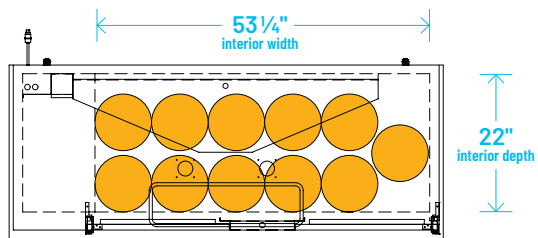

Common Draft Beer Keg Configurations*

HOME BREW BARREL†