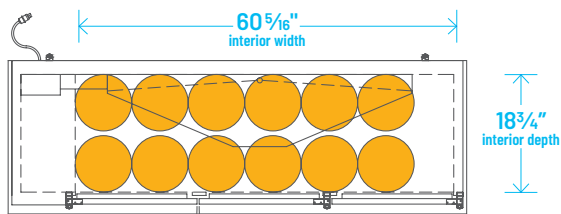

Common Draft Beer Keg Configurations*

HOME BREW BARREL†