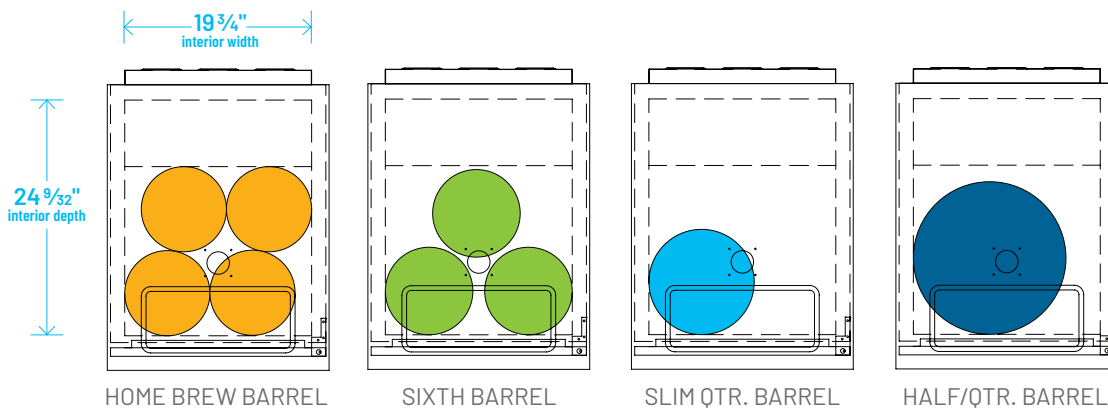

TDD/TBB

BEER KEG FOOTPRINTS

The footprint of a keg is the amount of space it occupies when compared to the available storage space.

TBB-1-HC

TDD-1-HC

TBB-4-HC

TDD-4-HC

TBB-2-HC

*Above dimensions may vary slightly as a result of differences between keg manufacturers.

DRAFT BEER KEG SPECIFICATIONS*

Size	Home Brew Barrel	Sixth Barrel	Quarter Barrel	Slim Quarter Barrel	Half Barrel
Gallons	5.00	5.16	7.75	7.75	15.50
Ounces	640	611	992	992	1984
# of 12 oz. Beers	53	55	82	82	165
Weight (Full)	49 lbs.	58 lbs.	87 lbs.	87 lbs.	161 lbs.

The footprint of a keg is the amount of space it occupies when compared to the available storage space.

TDD-1-HC

TBB-1-HC

Common Draft Beer Keg Configurations*

TDD-2-HC

TBB-2-HC

Common Draft Beer Keg Configurations*

HOME BREW BARREL†

SIXTH BARREL

SLIM QTR. BARREL

HALF/QTR. BARREL

†25 25/32" usable interior height.

The footprint of a keg is the amount of space it occupies when compared to the available storage space.

TDD-3-HC