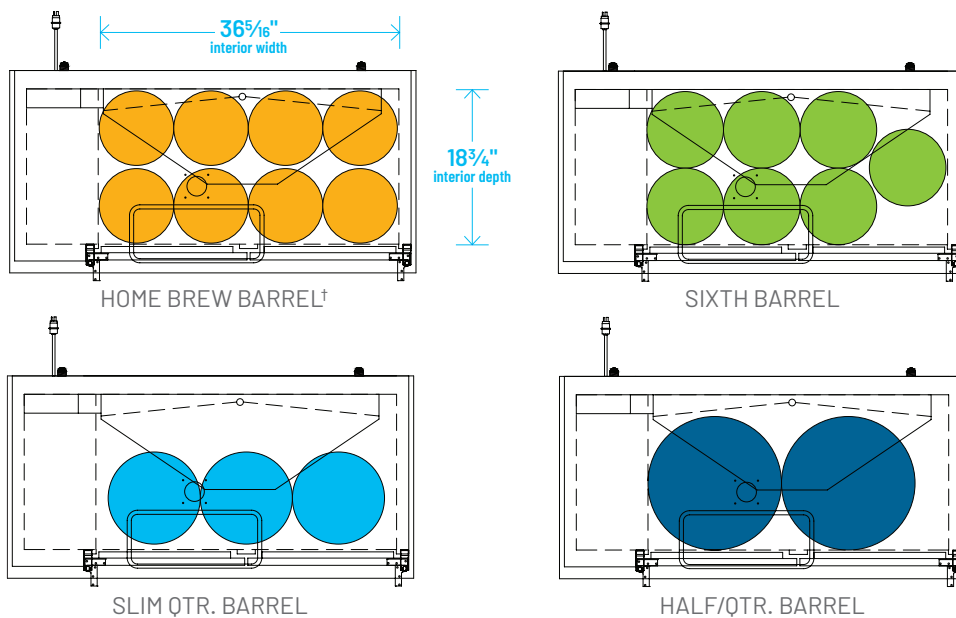

The footprint of a keg is the amount of space it occupies when compared to the available storage space.

TDD-1-HC

TBB-1-HC

Common Draft Beer Keg Configurations*

TDD-2-HC

TBB-2-HC

Common Draft Beer Keg Configurations*

HOME BREW BARREL†

SIXTH BARREL

SLIM QTR. BARREL

HALF/QTR. BARREL

†25 25/32" usable interior height.

The footprint of a keg is the amount of space it occupies when compared to the available storage space.

TDD-3-HC

Common Draft Beer Keg Configurations*

HOME BREW BARREL†

SIXTH BARREL

SLIM QTR. BARREL

HALF/QTR. BARREL

The footprint of a keg is the amount of space it occupies when compared to the available storage space.

TDB-24-48-HC

TDB-24-48-HC

Common Draft Beer Keg Configurations*

TBB-24-60-HC

Common Draft Beer Keg Configurations*

The footprint of a keg is the amount of space it occupies when compared to the available storage space.