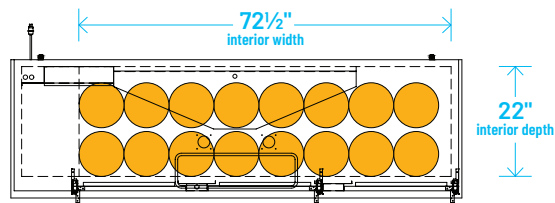

The footprint of a keg is the amount of space it occupies when compared to the available storage space.

TDD-1-HC

TBB-1-HC

Common Draft Beer Keg Configurations*

TDD-2-HC

TBB-2-HC

Common Draft Beer Keg Configurations*

HOME BREW BARREL†

SIXTH BARREL

SLIM QTR. BARREL

HALF/QTR. BARREL

†25 25/32" usable interior height.

The footprint of a keg is the amount of space it occupies when compared to the available storage space.

TDD-3-HC

TBB-3-HC

Common Draft Beer Keg Configurations*

HOME BREW BARREL†

SIXTH BARREL

SLIM QTR. BARREL

HALF/QTR. BARREL

TDD-4-HC

TBB-4-HC

Common Draft Beer Keg Configurations*

HOME BREW BARREL†

SIXTH BARREL

SLIM QTR. BARREL

HALF/QTR. BARREL

The footprint of a keg is the amount of space it occupies when compared to the available storage space.