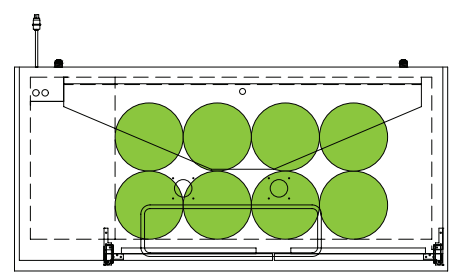

TDD/TBB

BEER KEG FOOTPRINTS

The footprint of a keg is the amount of space it occupies when compared to the available storage space.

TBB-1-HC

TDD-1-HC

TBB-4-HC

TDD-4-HC

TBB-2-HC

*Above dimensions may vary slightly as a result of differences between keg manufacturers.

DRAFT BEER KEG SPECIFICATIONS*

Size	Home Brew Barrel	Sixth Barrel	Quarter Barrel	Slim Quarter Barrel	Half Barrel
Gallons	5.00	5.16	7.75	7.75	15.50
Ounces	640	611	992	992	1984
# of 12 oz. Beers	53	55	82	82	165
Weight (Full)	49 lbs.	58 lbs.	87 lbs.	87 lbs.	161 lbs.

The footprint of a keg is the amount of space it occupies when compared to the available storage space.

TDD-1-HC

TBB-1-HC

Common Draft Beer Keg Configurations*

TDD-2-HC

TBB-2-HC

Common Draft Beer Keg Configurations*

HOME BREW BARREL†

SIXTH BARREL

SLIM QTR. BARREL

HALF/QTR. BARREL

†25 25/32" usable interior height.

The footprint of a keg is the amount of space it occupies when compared to the available storage space.

TDD-3-HC