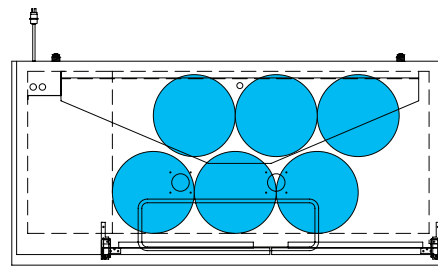

TDD/TBB

BEER KEG FOOTPRINTS

The footprint of a keg is the amount of space it occupies when compared to the available storage space.

TBB-1-HC

TDD-1-HC

TBB-4-HC

TDD-4-HC

TBB-2-HC

*Above dimensions may vary slightly as a result of differences between keg manufacturers.

DRAFT BEER KEG SPECIFICATIONS*

Size	Home Brew Barrel	Sixth Barrel	Quarter Barrel	Slim Quarter Barrel	Half Barrel
Gallons	5.00	5.16	7.75	7.75	15.50
Ounces	640	611	992	992	1984
# of 12 oz. Beers	53	55	82	82	165
Weight (Full)	49 lbs.	58 lbs.	87 lbs.	87 lbs.	161 lbs.

The footprint of a keg is the amount of space it occupies when compared to the available storage space.

TDD-1-HC

TBB-1-HC

Common Draft Beer Keg Configurations*

TDD-2-HC

TBB-2-HC

Common Draft Beer Keg Configurations*

HOME BREW BARREL†

SIXTH BARREL

SLIM QTR. BARREL

HALF/QTR. BARREL

†25 25/32" usable interior height.

The footprint of a keg is the amount of space it occupies when compared to the available storage space.

TDD-3-HC