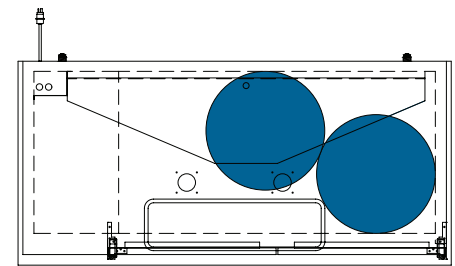

TDD/TBB

BEER KEG FOOTPRINTS

The footprint of a keg is the amount of space it occupies when compared to the available storage space.

TBB-1-HC

TDD-1-HC

TBB-4-HC

TDD-4-HC

TBB-2-HC

*Above dimensions may vary slightly as a result of differences between keg manufacturers.

DRAFT BEER KEG SPECIFICATIONS*

Size	Home Brew Barrel	Sixth Barrel	Quarter Barrel	Slim Quarter Barrel	Half Barrel
Gallons	5.00	5.16	7.75	7.75	15.50
Ounces	640	611	992	992	1984
# of 12 oz. Beers	53	55	82	82	165
Weight (Full)	49 lbs.	58 lbs.	87 lbs.	87 lbs.	161 lbs.

The footprint of a keg is the amount of space it occupies when compared to the available storage space.

TDD-1-HC

TBB-1-HC

Common Draft Beer Keg Configurations*

TDD-2-HC

TBB-2-HC

Common Draft Beer Keg Configurations*

HOME BREW BARREL†

SIXTH BARREL

SLIM QTR. BARREL

HALF/QTR. BARREL

†25 25/32" usable interior height.

The footprint of a keg is the amount of space it occupies when compared to the available storage space.

TDD-3-HC