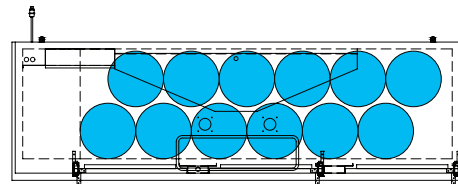

The footprint of a keg is the amount of space it occupies when compared to the available storage space.

TDD-1-HC

TBB-1-HC

Common Draft Beer Keg Configurations*

TDD-2-HC

TBB-2-HC

Common Draft Beer Keg Configurations*

HOME BREW BARREL†

SIXTH BARREL

SLIM QTR. BARREL

HALF/QTR. BARREL

†25 25/32" usable interior height.

The footprint of a keg is the amount of space it occupies when compared to the available storage space.

TDD-3-HC

TBB-3-HC

Common Draft Beer Keg Configurations*

HOME BREW BARREL†

SIXTH BARREL

SLIM QTR. BARREL

HALF/QTR. BARREL

TDD-4-HC

TBB-4-HC

Common Draft Beer Keg Configurations*

HOME BREW BARREL†

SIXTH BARREL

SLIM QTR. BARREL

HALF/QTR. BARREL

The footprint of a keg is the amount of space it occupies when compared to the available storage space.