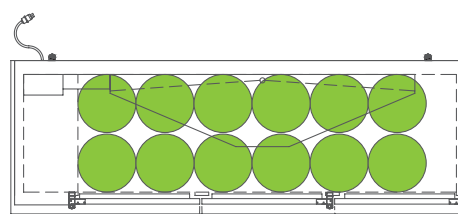

SIXTH BARREL