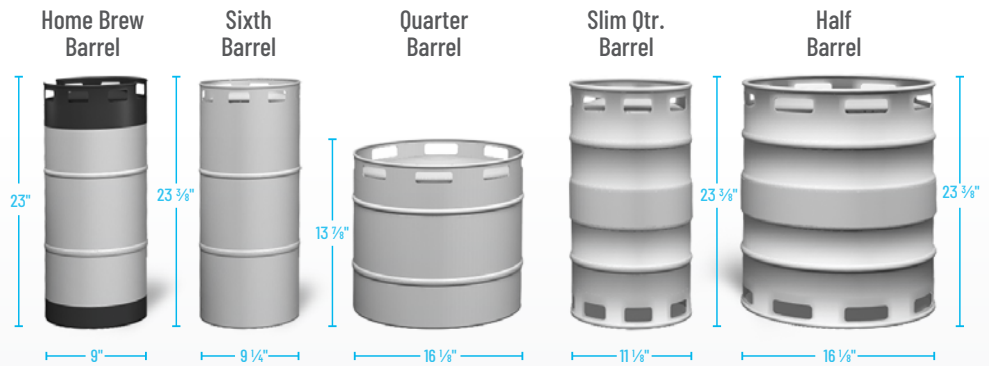

TDD/TBB

BEER KEG FOOTPRINTS

The footprint of a keg is the amount of space it occupies when compared to the available storage space.

TBB-1-HC

TDD-1-HC

TBB-4-HC

TDD-4-HC

TBB-2-HC

TBB-3-HC

TDD-2-HC

TDD-3-HC

TBB-24-48-HC

TBB-24-60-HC

TDB-24-48-HC

TBB-24-72-HC

COMMON DRAFT BEER KEG SIZES*

*Above dimensions may vary slightly as a result of differences between keg manufacturers.

DRAFT BEER KEG SPECIFICATIONS*

Size	Home Brew Barrel	Sixth Barrel	Quarter Barrel	Slim Quarter Barrel	Half Barrel
Gallons	5.00	5.16	7.75	7.75	15.50
Ounces	640	611	992	992	1984
# of 12 oz. Beers	53	55	82	82	165
Weight (Full)	49 lbs.	58 lbs.	87 lbs.	87 lbs.	161 lbs.