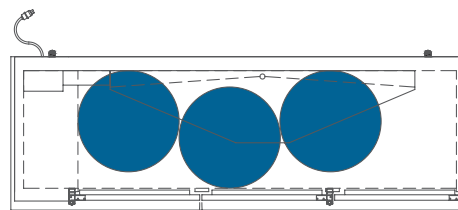

HOME BREW BARREL†

SIXTH BARREL

SLIM QTR. BARREL

HALF/QTR. BARREL

†25 25/32" usable interior height.

The footprint of a keg is the amount of space it occupies when compared to the available storage space.

TDD-3-HC

Common Draft Beer Keg Configurations*

HOME BREW BARREL†

SIXTH BARREL

SLIM QTR. BARREL

HALF/QTR. BARREL

The footprint of a keg is the amount of space it occupies when compared to the available storage space.

TDB-24-48-HC

TDB-24-48-HC

Common Draft Beer Keg Configurations*

TBB-24-60-HC

Common Draft Beer Keg Configurations*

The footprint of a keg is the amount of space it occupies when compared to the available storage space.

TBB-24-72-HC

Common Draft Beer Keg Configurations*

HOME BREW BARREL†

SIXTH BARREL

SLIM QTR. BARREL

HALF/QTR. BARREL

TDD/TBB

FEATURED MODELS