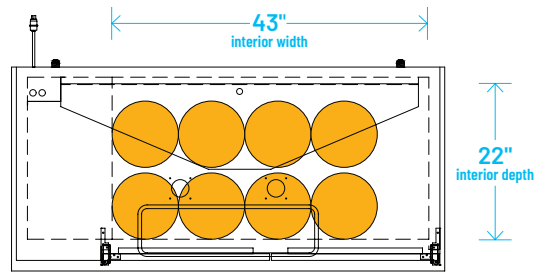

TDD/TBB

BEER KEG FOOTPRINTS

The footprint of a keg is the amount of space it occupies when compared to the available storage space.

TBB-1-HC

TDD-1-HC

TBB-4-HC

TDD-4-HC

TBB-2-HC

*Above dimensions may vary slightly as a result of differences between keg manufacturers.

DRAFT BEER KEG SPECIFICATIONS*

Size	Home Brew Barrel	Sixth Barrel	Quarter Barrel	Slim Quarter Barrel	Half Barrel
Gallons	5.00	5.16	7.75	7.75	15.50
Ounces	640	611	992	992	1984
# of 12 oz. Beers	53	55	82	82	165
Weight (Full)	49 lbs.	58 lbs.	87 lbs.	87 lbs.	161 lbs.

The footprint of a keg is the amount of space it occupies when compared to the available storage space.

TDD-1-HC

TBB-1-HC

Common Draft Beer Keg Configurations*

TDD-2-HC

TBB-2-HC

Common Draft Beer Keg Configurations*

HOME BREW BARREL†

SIXTH BARREL

SLIM QTR. BARREL

HALF/QTR. BARREL

†25 25/32" usable interior height.

The footprint of a keg is the amount of space it occupies when compared to the available storage space.

TDD-3-HC