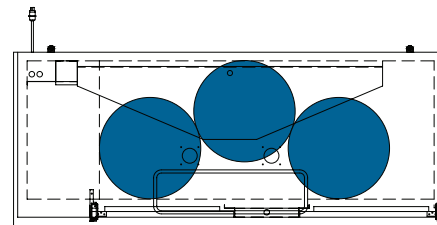

The footprint of a keg is the amount of space it occupies when compared to the available storage space.

TDD-1-HC

TBB-1-HC

Common Draft Beer Keg Configurations*

TDD-2-HC

TBB-2-HC

Common Draft Beer Keg Configurations*

HOME BREW BARREL†

SIXTH BARREL

SLIM QTR. BARREL

HALF/QTR. BARREL

†25 25/32" usable interior height.

The footprint of a keg is the amount of space it occupies when compared to the available storage space.

TDD-3-HC

TBB-3-HC

Common Draft Beer Keg Configurations*

HOME BREW BARREL†

SIXTH BARREL

SLIM QTR. BARREL

HALF/QTR. BARREL

TDD-4-HC

TBB-4-HC

Common Draft Beer Keg Configurations*

HOME BREW BARREL†

SIXTH BARREL

SLIM QTR. BARREL

HALF/QTR. BARREL

The footprint of a keg is the amount of space it occupies when compared to the available storage space.