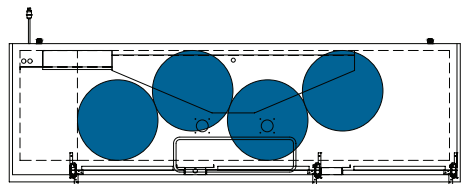

The footprint of a keg is the amount of space it occupies when compared to the available storage space.

TDD-1-HC

TBB-1-HC

Common Draft Beer Keg Configurations*

TDD-2-HC

TBB-2-HC

Common Draft Beer Keg Configurations*

HOME BREW BARREL†

SIXTH BARREL

SLIM QTR. BARREL

HALF/QTR. BARREL

†25 25/32" usable interior height.

The footprint of a keg is the amount of space it occupies when compared to the available storage space.

TDD-3-HC

Common Draft Beer Keg Configurations*

HOME BREW BARREL†

SIXTH BARREL

SLIM QTR. BARREL

HALF/QTR. BARREL

The footprint of a keg is the amount of space it occupies when compared to the available storage space.

TDB-24-48-HC

TDB-24-48-HC

Common Draft Beer Keg Configurations*

TBB-24-60-HC

Common Draft Beer Keg Configurations*

The footprint of a keg is the amount of space it occupies when compared to the available storage space.