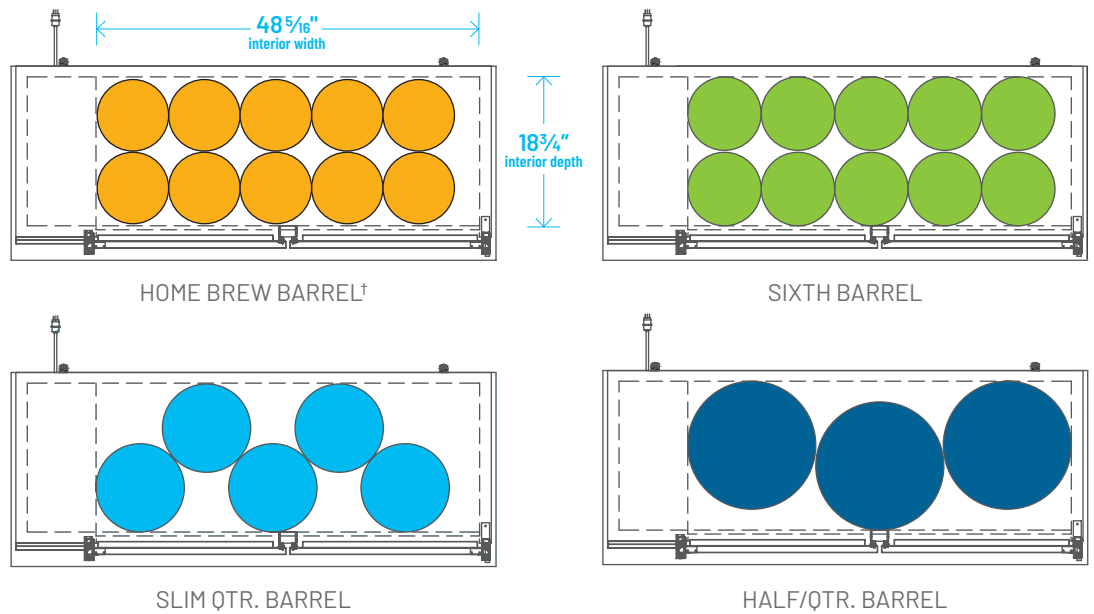

TDD/TBB

BEER KEG FOOTPRINTS

The footprint of a keg is the amount of space it occupies when compared to the available storage space.

TBB-1-HC

TDD-1-HC

TBB-4-HC

TDD-4-HC

TBB-2-HC

The footprint of a keg is the amount of space it occupies when compared to the available storage space.

TDD-1-HC

TBB-1-HC

Common Draft Beer Keg Configurations*

TDD-2-HC

TBB-2-HC

Common Draft Beer Keg Configurations*

Common Draft Beer Keg Configurations*

HOME BREW BARREL†

SIXTH BARREL

SLIM QTR. BARREL

HALF/QTR. BARREL

The footprint of a keg is the amount of space it occupies when compared to the available storage space.

TDB-24-48-HC

TDB-24-48-HC

Common Draft Beer Keg Configurations*

TBB-24-60-HC

Common Draft Beer Keg Configurations*

The footprint of a keg is the amount of space it occupies when compared to the available storage space.