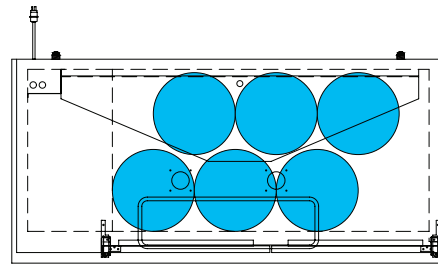

TDD/TBB

BEER KEG FOOTPRINTS

BEER KEG | FOOTPRINTS

TDD/TBB

The footprint of a keg is the amount of space it occupies when compared to the available storage space.

TBB-1-HC

TDD-1-HC

TBB-4-HC

TBB-24-72-HC

COMMON DRAFT BEER KEG SIZES*

*Above dimensions may vary slightly as a result of differences between keg manufacturers.

DRAFT BEER KEG SPECIFICATIONS*

Size	Home Brew Barrel	Sixth Barrel	Quarter Barrel	Slim Quarter Barrel	Half Barrel
Gallons	5.00	5.16	7.75	7.75	15.50
Ounces	640	611	992	992	1984
# of 12 oz. Beers	53	55	82	82	165
Weight (Full)	49 lbs.	58 lbs.	87 lbs.	87 lbs.	161 lbs.

The footprint of a keg is the amount of space it occupies when compared to the available storage space.

TDD-1-HC

TBB-1-HC

Common Draft Beer Keg Configurations*

TDD-2-HC

TBB-2-HC

Common Draft Beer Keg Configurations*

HOME BREW BARREL†

SIXTH BARREL

SLIM QTR. BARREL

HALF/QTR. BARREL

†25 25/32" usable interior height.

The footprint of a keg is the amount of space it occupies when compared to the available storage space.

TDD-3-HC