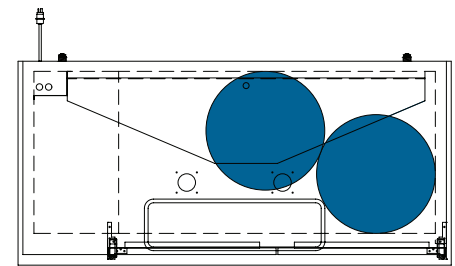

The footprint of a keg is the amount of space it occupies when compared to the available storage space.

TDD-1-HC

TBB-1-HC

## Common Draft Beer Keg Configurations\*

HOME BREW BARREL†

SIXTH BARREL

SLIM QTR. BARREL

HALF/QTR. BARREL

The footprint of a keg is the amount of space it occupies when compared to the available storage space.