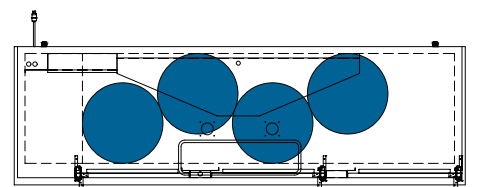

### Common Draft Beer Keg Configurations\*

HOME BREW BARREL†

SIXTH BARREL

SLIM QTR. BARREL

HALF/QTR. BARREL

TDD-4-HC

TBB-4-HC

## Common Draft Beer Keg Configurations\*

HOME BREW BARREL†

SIXTH BARREL

SLIM QTR. BARREL

HALF/QTR. BARREL

The footprint of a keg is the amount of space it occupies when compared to the available storage space.