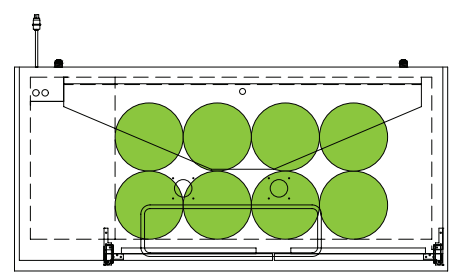

# BEER KEG | FOOTPRINTS

TDD/TBB

*The footprint of a keg is the amount of space it occupies when compared to the available storage space.*

TBB-1-HC

TDD-1-HC

TBB-4-HC

TDD-4-HC

TBB-2-HC

The footprint of a keg is the amount of space it occupies when compared to the available storage space.

TDD-1-HC

TBB-1-HC

### Common Draft Beer Keg Configurations\*

TDD-2-HC

TBB-2-HC

## Common Draft Beer Keg Configurations\*

HOME BREW BARREL†

SIXTH BARREL

SLIM QTR. BARREL

HALF/QTR. BARREL

The footprint of a keg is the amount of space it occupies when compared to the available storage space.