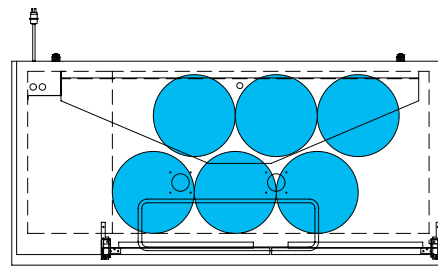

# BEER KEG | FOOTPRINTS

TDD/TBB

*The footprint of a keg is the amount of space it occupies when compared to the available storage space.*

TBB-1-HC

TDD-1-HC

TBB-4-HC

TDD-4-HC

TBB-2-HC

The footprint of a keg is the amount of space it occupies when compared to the available storage space.

TDD-1-HC

TBB-1-HC

### Common Draft Beer Keg Configurations\*

TDD-2-HC

TBB-2-HC

## Common Draft Beer Keg Configurations\*

HOME BREW BARREL†

SIXTH BARREL

SLIM QTR. BARREL

HALF/QTR. BARREL

The footprint of a keg is the amount of space it occupies when compared to the available storage space.