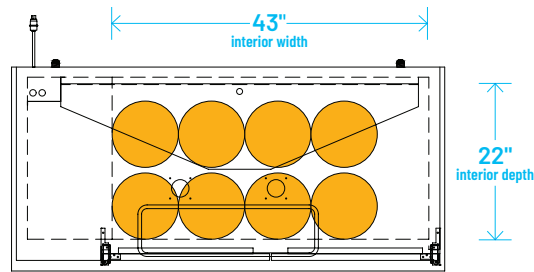

The footprint of a keg is the amount of space it occupies when compared to the available storage space.

TDD-1-HC

TBB-1-HC

### Common Draft Beer Keg Configurations\*

TDD-2-HC

TBB-2-HC

## Common Draft Beer Keg Configurations\*

HOME BREW BARREL†

SIXTH BARREL

SLIM QTR. BARREL

HALF/QTR. BARREL

The footprint of a keg is the amount of space it occupies when compared to the available storage space.