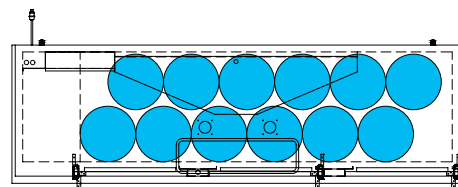

## Common Draft Beer Keg Configurations\*

HOME BREW BARREL†

SIXTH BARREL

SLIM QTR. BARREL

HALF/QTR. BARREL

The footprint of a keg is the amount of space it occupies when compared to the available storage space.

### Common Draft Beer Keg Configurations\*

HOME BREW BARREL†

SIXTH BARREL

SLIM QTR. BARREL

HALF/QTR. BARREL

TDD-4-HC

TBB-4-HC