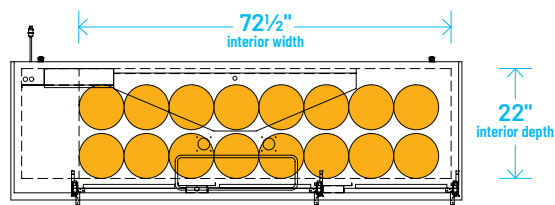

### Common Draft Beer Keg Configurations\*

HOME BREW BARREL†

SIXTH BARREL

SLIM QTR. BARREL

HALF/QTR. BARREL

TDD-4-HC

TBB-4-HC

## Common Draft Beer Keg Configurations\*

HOME BREW BARREL†

SIXTH BARREL

SLIM QTR. BARREL

HALF/QTR. BARREL

The footprint of a keg is the amount of space it occupies when compared to the available storage space.