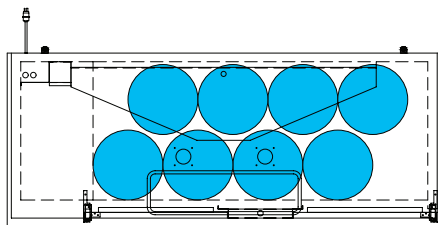

The footprint of a keg is the amount of space it occupies when compared to the available storage space.

TDD-1-HC

TBB-1-HC

## Common Draft Beer Keg Configurations\*

HOME BREW BARREL†

SIXTH BARREL

SLIM QTR. BARREL

HALF/QTR. BARREL

The footprint of a keg is the amount of space it occupies when compared to the available storage space.

### Common Draft Beer Keg Configurations\*

HOME BREW BARREL†

SIXTH BARREL

SLIM QTR. BARREL

HALF/QTR. BARREL

TDD-4-HC

TBB-4-HC