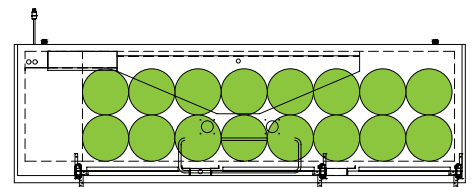

## Common Draft Beer Keg Configurations\*

HOME BREW BARREL†

SIXTH BARREL

SLIM QTR. BARREL

HALF/QTR. BARREL

The footprint of a keg is the amount of space it occupies when compared to the available storage space.

### Common Draft Beer Keg Configurations\*

HOME BREW BARREL†

SIXTH BARREL

SLIM QTR. BARREL

HALF/QTR. BARREL

TDD-4-HC

TBB-4-HC