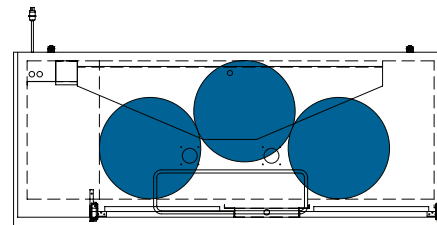

## Common Draft Beer Keg Configurations\*

HOME BREW BARREL†

SIXTH BARREL

SLIM QTR. BARREL

HALF/QTR. BARREL

The footprint of a keg is the amount of space it occupies when compared to the available storage space.

### Common Draft Beer Keg Configurations\*

HOME BREW BARREL†

SIXTH BARREL

SLIM QTR. BARREL

HALF/QTR. BARREL

TDD-4-HC

TBB-4-HC