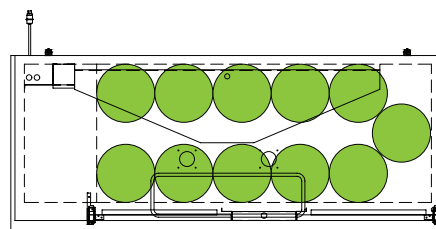

The footprint of a keg is the amount of space it occupies when compared to the available storage space.

TDD-1-HC

TBB-1-HC

## Common Draft Beer Keg Configurations\*

HOME BREW BARREL†

SIXTH BARREL

SLIM QTR. BARREL

HALF/QTR. BARREL

The footprint of a keg is the amount of space it occupies when compared to the available storage space.

### Common Draft Beer Keg Configurations\*

HOME BREW BARREL†

SIXTH BARREL

SLIM QTR. BARREL

HALF/QTR. BARREL

TDD-4-HC

TBB-4-HC