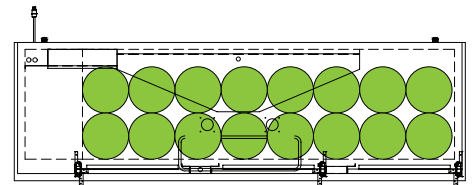

The footprint of a keg is the amount of space it occupies when compared to the available storage space.

TDD-1-HC

TBB-1-HC

Common Draft Beer Keg Configurations*

TDD-2-HC

TBB-2-HC

Common Draft Beer Keg Configurations*

HOME BREW BARREL†

SIXTH BARREL

SLIM QTR. BARREL

HALF/QTR. BARREL

†25 25/32" usable interior height.

The footprint of a keg is the amount of space it occupies when compared to the available storage space.

TDD-3-HC

TBB-3-HC

Common Draft Beer Keg Configurations*

HOME BREW BARREL†

SIXTH BARREL

SLIM QTR. BARREL

HALF/QTR. BARREL

Common Draft Beer Keg Configurations*

HOME BREW BARREL†

SIXTH BARREL

SLIM QTR. BARREL

HALF/QTR. BARREL

†25 25/32" usable interior height.

The footprint of a keg is the amount of space it occupies when compared to the available storage space.

TDB-24-48-HC

TDB-24-48-HC