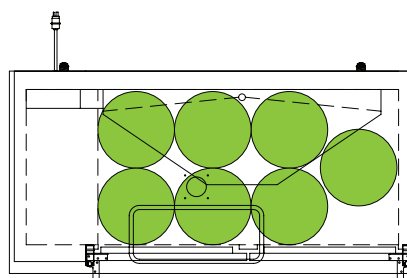

The footprint of a keg is the amount of space it occupies when compared to the available storage space.

TDD-1-HC

TBB-1-HC

Common Draft Beer Keg Configurations*

TDD-2-HC

TBB-2-HC

Common Draft Beer Keg Configurations*

HOME BREW BARREL†

SIXTH BARREL

SLIM QTR. BARREL

HALF/QTR. BARREL

†25 25/32" usable interior height.

The footprint of a keg is the amount of space it occupies when compared to the available storage space.

TDD-3-HC

SIXTH BARREL

SLIM QTR. BARREL

HALF/QTR. BARREL

†25 25/32" usable interior height.

The footprint of a keg is the amount of space it occupies when compared to the available storage space.

TDB-24-48-HC

TDB-24-48-HC

Common Draft Beer Keg Configurations*

HOME BREW BARREL†

SIXTH BARREL

SLIM QTR. BARREL

HALF/QTR. BARREL

TBB-24-60-HC

Common Draft Beer Keg Configurations*

The footprint of a keg is the amount of space it occupies when compared to the available storage space.