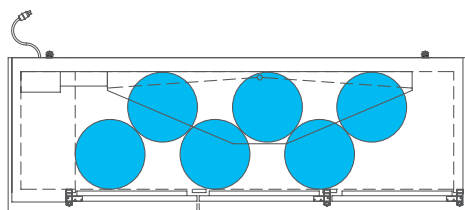

HOME BREW BARREL†

SIXTH BARREL

SLIM QTR. BARREL

HALF/QTR. BARREL

†25 25/32" usable interior height.

The footprint of a keg is the amount of space it occupies when compared to the available storage space.

TDD-3-HC

SIXTH BARREL

SLIM QTR. BARREL

HALF/QTR. BARREL

†25 25/32" usable interior height.

The footprint of a keg is the amount of space it occupies when compared to the available storage space.

TDB-24-48-HC

TDB-24-48-HC

Common Draft Beer Keg Configurations*

HOME BREW BARREL†

SIXTH BARREL

SLIM QTR. BARREL

HALF/QTR. BARREL

TBB-24-60-HC

Common Draft Beer Keg Configurations*

The footprint of a keg is the amount of space it occupies when compared to the available storage space.

TBB-24-72-HC

Common Draft Beer Keg Configurations*

HOME BREW BARREL†

SIXTH BARREL

SLIM QTR. BARREL

HALF/QTR. BARREL

TDD/TBB

FEATURED MODELS