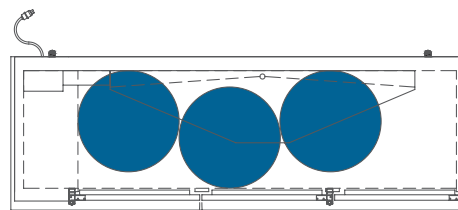

HOME BREW BARREL†

SIXTH BARREL

SLIM QTR. BARREL

HALF/QTR. BARREL

†25 25/32" usable interior height.

The footprint of a keg is the amount of space it occupies when compared to the available storage space.

TDD-3-HC

SIXTH BARREL

SLIM QTR. BARREL

HALF/QTR. BARREL

†25 25/32" usable interior height.

The footprint of a keg is the amount of space it occupies when compared to the available storage space.

TDB-24-48-HC

TDB-24-48-HC

Common Draft Beer Keg Configurations*

HOME BREW BARREL†

SIXTH BARREL

SLIM QTR. BARREL

HALF/QTR. BARREL

TBB-24-60-HC

Common Draft Beer Keg Configurations*

The footprint of a keg is the amount of space it occupies when compared to the available storage space.

TBB-24-72-HC

Common Draft Beer Keg Configurations*

HOME BREW BARREL†

SIXTH BARREL

SLIM QTR. BARREL

HALF/QTR. BARREL

TDD/TBB

FEATURED MODELS