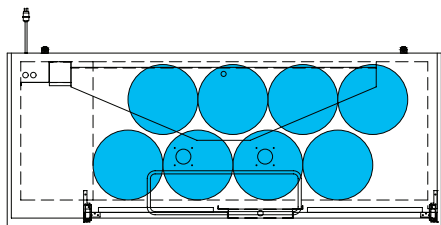

The footprint of a keg is the amount of space it occupies when compared to the available storage space.

TDD-1-HC

TBB-1-HC

Common Draft Beer Keg Configurations*

TDD-2-HC

TBB-2-HC

Common Draft Beer Keg Configurations*

HOME BREW BARREL†

SIXTH BARREL

SLIM QTR. BARREL

HALF/QTR. BARREL

†25 25/32" usable interior height.

The footprint of a keg is the amount of space it occupies when compared to the available storage space.

TDD-3-HC

TBB-3-HC

Common Draft Beer Keg Configurations*

HOME BREW BARREL†

SIXTH BARREL

SLIM QTR. BARREL

HALF/QTR. BARREL

Common Draft Beer Keg Configurations*

HOME BREW BARREL†

SIXTH BARREL

SLIM QTR. BARREL

HALF/QTR. BARREL

†25 25/32" usable interior height.

The footprint of a keg is the amount of space it occupies when compared to the available storage space.

TDB-24-48-HC

TDB-24-48-HC