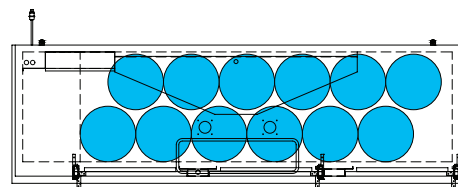

The footprint of a keg is the amount of space it occupies when compared to the available storage space.

TDD-1-HC

TBB-1-HC

Common Draft Beer Keg Configurations*

TDD-2-HC

TBB-2-HC

Common Draft Beer Keg Configurations*

HOME BREW BARREL†

SIXTH BARREL

SLIM QTR. BARREL

HALF/QTR. BARREL

†25 25/32" usable interior height.

The footprint of a keg is the amount of space it occupies when compared to the available storage space.

TDD-3-HC

TBB-3-HC

Common Draft Beer Keg Configurations*

HOME BREW BARREL†

SIXTH BARREL

SLIM QTR. BARREL

HALF/QTR. BARREL

Common Draft Beer Keg Configurations*

HOME BREW BARREL†

SIXTH BARREL

SLIM QTR. BARREL

HALF/QTR. BARREL

†25 25/32" usable interior height.

The footprint of a keg is the amount of space it occupies when compared to the available storage space.

TDB-24-48-HC

TDB-24-48-HC