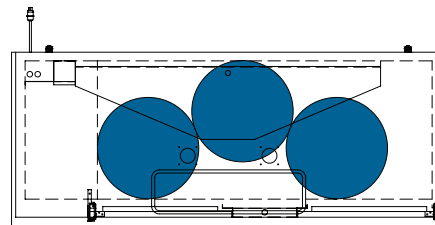

The footprint of a keg is the amount of space it occupies when compared to the available storage space.

TDD-1-HC

TBB-1-HC

Common Draft Beer Keg Configurations*

TDD-2-HC

TBB-2-HC

Common Draft Beer Keg Configurations*

HOME BREW BARREL†

SIXTH BARREL

SLIM QTR. BARREL

HALF/QTR. BARREL

†25 25/32" usable interior height.

The footprint of a keg is the amount of space it occupies when compared to the available storage space.

TDD-3-HC

TBB-3-HC

Common Draft Beer Keg Configurations*

HOME BREW BARREL†

SIXTH BARREL

SLIM QTR. BARREL

HALF/QTR. BARREL

Common Draft Beer Keg Configurations*

HOME BREW BARREL†

SIXTH BARREL

SLIM QTR. BARREL

HALF/QTR. BARREL

†25 25/32" usable interior height.

The footprint of a keg is the amount of space it occupies when compared to the available storage space.

TDB-24-48-HC

TDB-24-48-HC