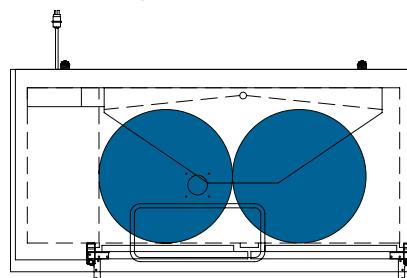

HOME BREW BARREL†

SIXTH BARREL

SLIM QTR. BARREL

HALF/QTR. BARREL

†25 25/32" usable interior height.

The footprint of a keg is the amount of space it occupies when compared to the available storage space.

TDD-3-HC

SIXTH BARREL

SLIM QTR. BARREL

HALF/QTR. BARREL

†25 25/32" usable interior height.

The footprint of a keg is the amount of space it occupies when compared to the available storage space.

TDB-24-48-HC

TDB-24-48-HC

Common Draft Beer Keg Configurations*

HOME BREW BARREL†

SIXTH BARREL

SLIM QTR. BARREL

HALF/QTR. BARREL

TBB-24-60-HC

Common Draft Beer Keg Configurations*

The footprint of a keg is the amount of space it occupies when compared to the available storage space.