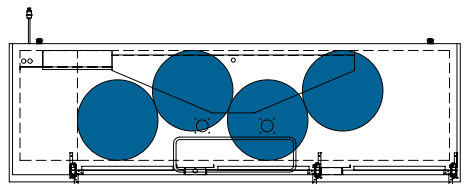

The footprint of a keg is the amount of space it occupies when compared to the available storage space.

TDD-1-HC

TBB-1-HC

Common Draft Beer Keg Configurations*

TDD-2-HC

TBB-2-HC

Common Draft Beer Keg Configurations*

HOME BREW BARREL†

SIXTH BARREL

SLIM QTR. BARREL

HALF/QTR. BARREL

†25 25/32" usable interior height.

The footprint of a keg is the amount of space it occupies when compared to the available storage space.

TDD-3-HC

TBB-3-HC

Common Draft Beer Keg Configurations*

HOME BREW BARREL†

SIXTH BARREL

SLIM QTR. BARREL

HALF/QTR. BARREL

Common Draft Beer Keg Configurations*

HOME BREW BARREL†

SIXTH BARREL

SLIM QTR. BARREL

HALF/QTR. BARREL

†25 25/32" usable interior height.

The footprint of a keg is the amount of space it occupies when compared to the available storage space.

TDB-24-48-HC

TDB-24-48-HC