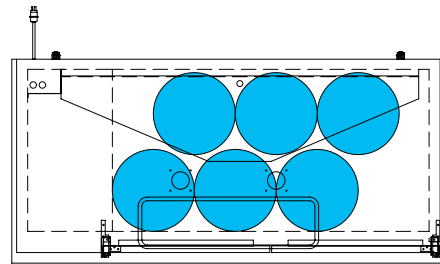

TDD/TBB

BEER KEG FOOTPRINTS

BEER KEG | FOOTPRINTS

TDD/TBB

The footprint of a keg is the amount of space it occupies when compared to the available storage space.

TBB-1-HC

TDD-1-HC

TBB-4-HC

TBB-24-72-HC

COMMON DRAFT BEER KEG SIZES*

*Above dimensions may vary slightly as a result of differences between keg manufacturers.

DRAFT BEER KEG SPECIFICATIONS*

Size	Home Brew Barrel	Sixth Barrel	Quarter Barrel	Slim Quarter Barrel	Half Barrel
Gallons	5.00	5.16	7.75	7.75	15.50
Ounces	640	611	992	992	1984
# of 12 oz. Beers	53	55	82	82	165
Weight (Full)	49 lbs.	58 lbs.	87 lbs.	87 lbs.	161 lbs.

The footprint of a keg is the amount of space it occupies when compared to the available storage space.

TDD-1-HC

TBB-1-HC

Common Draft Beer Keg Configurations*

TDD-2-HC

TBB-2-HC

Common Draft Beer Keg Configurations*

HOME BREW BARREL†

SIXTH BARREL

SLIM QTR. BARREL

HALF/QTR. BARREL

†25 25/32" usable interior height.

The footprint of a keg is the amount of space it occupies when compared to the available storage space.

TDD-3-HC