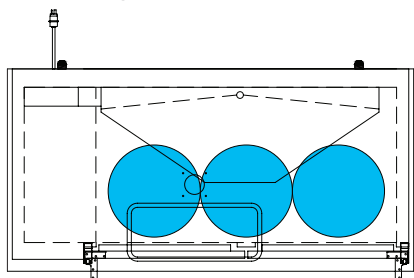

HOME BREW BARREL†

SIXTH BARREL

SLIM QTR. BARREL

HALF/QTR. BARREL

†25 25/32" usable interior height.

The footprint of a keg is the amount of space it occupies when compared to the available storage space.

TDD-3-HC

SIXTH BARREL

SLIM QTR. BARREL

HALF/QTR. BARREL

†25 25/32" usable interior height.

The footprint of a keg is the amount of space it occupies when compared to the available storage space.

TDB-24-48-HC

TDB-24-48-HC

Common Draft Beer Keg Configurations*

HOME BREW BARREL†

SIXTH BARREL

SLIM QTR. BARREL

HALF/QTR. BARREL

TBB-24-60-HC

Common Draft Beer Keg Configurations*

The footprint of a keg is the amount of space it occupies when compared to the available storage space.