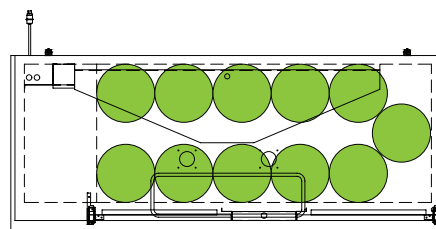

SIXTH BARREL