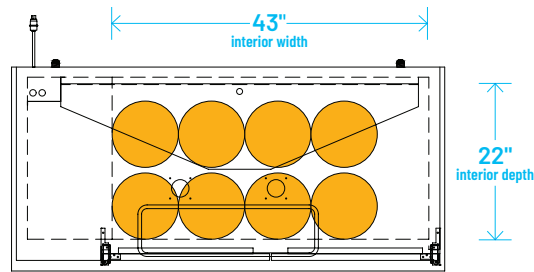

TBB-24-72-HC

COMMON DRAFT BEER KEG SIZES*

*Above dimensions may vary slightly as a result of differences between keg manufacturers.

DRAFT BEER KEG SPECIFICATIONS*

Size	Home Brew Barrel	Sixth Barrel	Quarter Barrel	Slim Quarter Barrel	Half Barrel
Gallons	5.00	5.16	7.75	7.75	15.50
Ounces	640	611	992	992	1984
# of 12 oz. Beers	53	55	82	82	165
Weight (Full)	49 lbs.	58 lbs.	87 lbs.	87 lbs.	161 lbs.

The footprint of a keg is the amount of space it occupies when compared to the available storage space.

TDD-1-HC

TBB-1-HC

Common Draft Beer Keg Configurations*

TDD-2-HC

TBB-2-HC

Common Draft Beer Keg Configurations*

HOME BREW BARREL†

SIXTH BARREL

SLIM QTR. BARREL

HALF/QTR. BARREL

†25 25/32" usable interior height.

The footprint of a keg is the amount of space it occupies when compared to the available storage space.

TDD-3-HC

SIXTH BARREL

SLIM QTR. BARREL

HALF/QTR. BARREL

†25 25/32" usable interior height.

The footprint of a keg is the amount of space it occupies when compared to the available storage space.

TDB-24-48-HC

TDB-24-48-HC