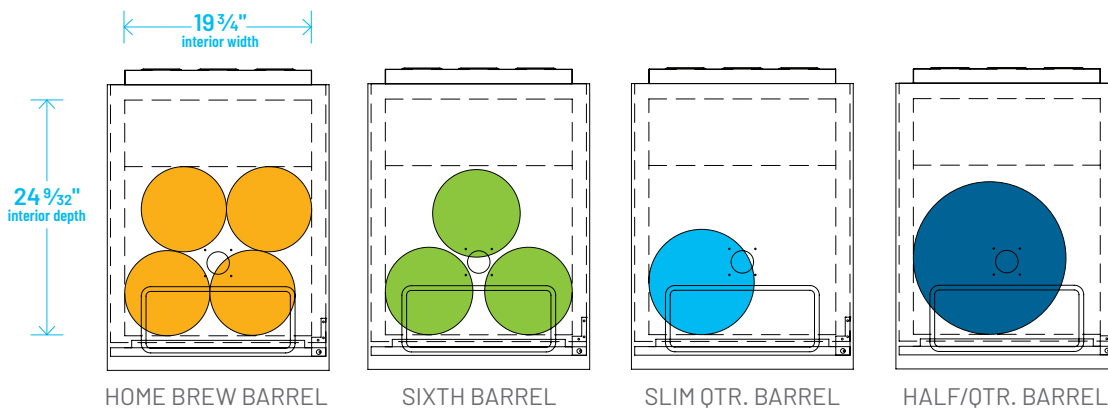

TDD/TBB

BEER KEG FOOTPRINTS

BEER KEG | FOOTPRINTS

TDD/TBB

The footprint of a keg is the amount of space it occupies when compared to the available storage space.

TBB-1-HC

TDD-1-HC

TBB-4-HC

The footprint of a keg is the amount of space it occupies when compared to the available storage space.

TDD-1-HC

TBB-1-HC

Common Draft Beer Keg Configurations*

TDD-2-HC

TBB-2-HC

Common Draft Beer Keg Configurations*

HOME BREW BARREL†

SIXTH BARREL

SLIM QTR. BARREL

HALF/QTR. BARREL

†25 25/32" usable interior height.

The footprint of a keg is the amount of space it occupies when compared to the available storage space.

TDD-3-HC

SIXTH BARREL

SLIM QTR. BARREL

HALF/QTR. BARREL

†25 25/32" usable interior height.

The footprint of a keg is the amount of space it occupies when compared to the available storage space.

TDB-24-48-HC

TDB-24-48-HC