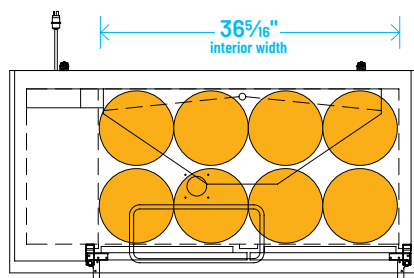

HOME BREW BARREL†

SIXTH BARREL

SLIM QTR. BARREL

HALF/QTR. BARREL

†25 25/32" usable interior height.

The footprint of a keg is the amount of space it occupies when compared to the available storage space.

TDD-3-HC

SIXTH BARREL

SLIM QTR. BARREL

HALF/QTR. BARREL

†25 25/32" usable interior height.

The footprint of a keg is the amount of space it occupies when compared to the available storage space.

TDB-24-48-HC

TDB-24-48-HC

Common Draft Beer Keg Configurations*

HOME BREW BARREL†

SIXTH BARREL

SLIM QTR. BARREL

HALF/QTR. BARREL

TBB-24-60-HC

Common Draft Beer Keg Configurations*

The footprint of a keg is the amount of space it occupies when compared to the available storage space.