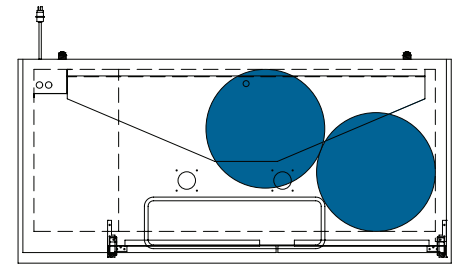

TDD/TBB

BEER KEG FOOTPRINTS

BEER KEG | FOOTPRINTS

TDD/TBB

The footprint of a keg is the amount of space it occupies when compared to the available storage space.

TBB-1-HC

TDD-1-HC

TBB-4-HC

TBB-24-72-HC

COMMON DRAFT BEER KEG SIZES*

*Above dimensions may vary slightly as a result of differences between keg manufacturers.

DRAFT BEER KEG SPECIFICATIONS*

Size	Home Brew Barrel	Sixth Barrel	Quarter Barrel	Slim Quarter Barrel	Half Barrel
Gallons	5.00	5.16	7.75	7.75	15.50
Ounces	640	611	992	992	1984
# of 12 oz. Beers	53	55	82	82	165
Weight (Full)	49 lbs.	58 lbs.	87 lbs.	87 lbs.	161 lbs.

The footprint of a keg is the amount of space it occupies when compared to the available storage space.

TDD-1-HC

TBB-1-HC

Common Draft Beer Keg Configurations*

TDD-2-HC

TBB-2-HC

Common Draft Beer Keg Configurations*

HOME BREW BARREL†

SIXTH BARREL

SLIM QTR. BARREL

HALF/QTR. BARREL

†25 25/32" usable interior height.

The footprint of a keg is the amount of space it occupies when compared to the available storage space.

TDD-3-HC