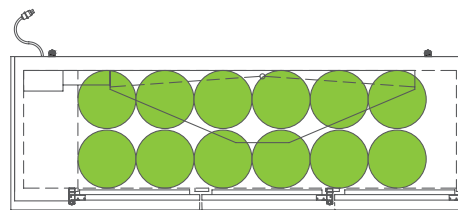

HOME BREW BARREL†

SIXTH BARREL

SLIM QTR. BARREL

HALF/QTR. BARREL

†25 25/32" usable interior height.

The footprint of a keg is the amount of space it occupies when compared to the available storage space.

TDD-3-HC

SIXTH BARREL

SLIM QTR. BARREL

HALF/QTR. BARREL

†25 25/32" usable interior height.

The footprint of a keg is the amount of space it occupies when compared to the available storage space.

TDB-24-48-HC

TDB-24-48-HC

Common Draft Beer Keg Configurations*

HOME BREW BARREL†

SIXTH BARREL

SLIM QTR. BARREL

HALF/QTR. BARREL

TBB-24-60-HC

Common Draft Beer Keg Configurations*

The footprint of a keg is the amount of space it occupies when compared to the available storage space.

TBB-24-72-HC

Common Draft Beer Keg Configurations*

HOME BREW BARREL†

SIXTH BARREL

SLIM QTR. BARREL

HALF/QTR. BARREL

TDD/TBB

FEATURED MODELS