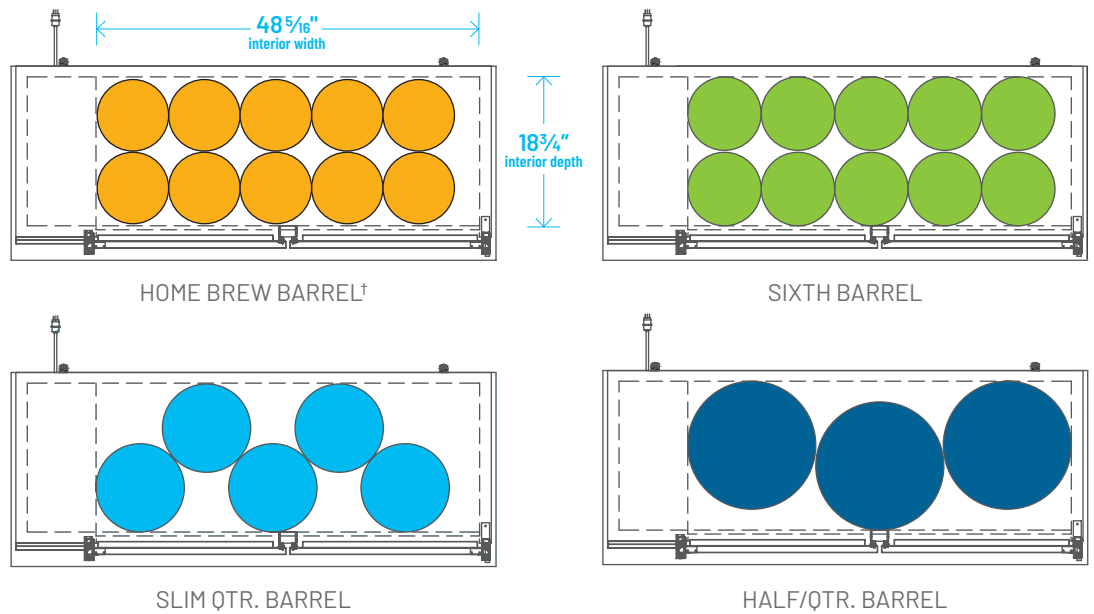

The footprint of a keg is the amount of space it occupies when compared to the available storage space.

TDD-1-HC

TBB-1-HC

Common Draft Beer Keg Configurations*

TDD-2-HC

TBB-2-HC

Common Draft Beer Keg Configurations*

SIXTH BARREL

SLIM QTR. BARREL

HALF/QTR. BARREL

†25 25/32" usable interior height.

The footprint of a keg is the amount of space it occupies when compared to the available storage space.

TDB-24-48-HC

TDB-24-48-HC

Common Draft Beer Keg Configurations*

HOME BREW BARREL†

SIXTH BARREL

SLIM QTR. BARREL

HALF/QTR. BARREL

TBB-24-60-HC

Common Draft Beer Keg Configurations*

The footprint of a keg is the amount of space it occupies when compared to the available storage space.