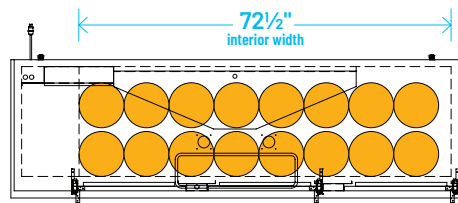

The footprint of a keg is the amount of space it occupies when compared to the available storage space.

TDD-1-HC

TBB-1-HC

Common Draft Beer Keg Configurations*

TDD-2-HC

TBB-2-HC

Common Draft Beer Keg Configurations*

HOME BREW BARREL†

SIXTH BARREL

SLIM QTR. BARREL

HALF/QTR. BARREL

†25 25/32" usable interior height.

The footprint of a keg is the amount of space it occupies when compared to the available storage space.

TDD-3-HC

TBB-3-HC

Common Draft Beer Keg Configurations*

HOME BREW BARREL†

SIXTH BARREL

SLIM QTR. BARREL

HALF/QTR. BARREL

Common Draft Beer Keg Configurations*

HOME BREW BARREL†

SIXTH BARREL

SLIM QTR. BARREL

HALF/QTR. BARREL

†25 25/32" usable interior height.

The footprint of a keg is the amount of space it occupies when compared to the available storage space.

TDB-24-48-HC

TDB-24-48-HC