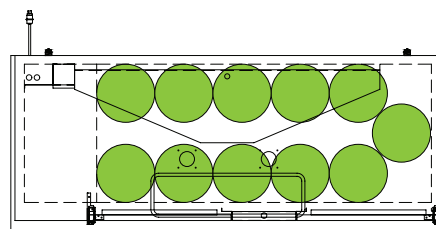

TDD/TBB

BEER KEG FOOTPRINTS

The footprint of a keg is the amount of space it occupies when compared to the available storage space.

TBB-1-HC

TDD-1-HC

TBB-4-HC

TDD-4-HC

TBB-2-HC

The footprint of a keg is the amount of space it occupies when compared to the available storage space.

TDD-1-HC

TBB-1-HC

Common Draft Beer Keg Configurations*

TDD-2-HC

TBB-2-HC

Common Draft Beer Keg Configurations*

HOME BREW BARREL†

SIXTH BARREL

SLIM QTR. BARREL

HALF/QTR. BARREL

†25 25/32" usable interior height.

The footprint of a keg is the amount of space it occupies when compared to the available storage space.

TDD-3-HC

TBB-3-HC

Common Draft Beer Keg Configurations*

HOME BREW BARREL†

SIXTH BARREL

SLIM QTR. BARREL

HALF/QTR. BARREL

TDD-4-HC

TBB-4-HC