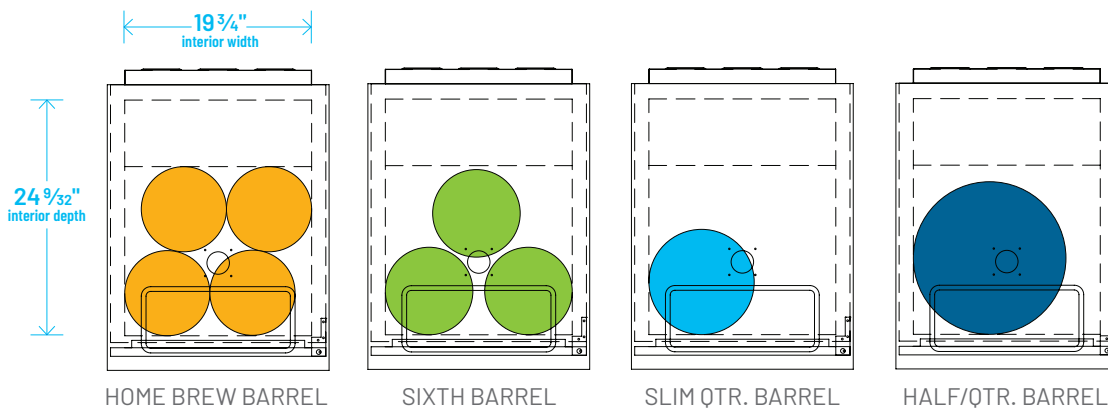

TDD/TBB

BEER KEG FOOTPRINTS

The footprint of a keg is the amount of space it occupies when compared to the available storage space.

TBB-1-HC

TDD-1-HC

TBB-4-HC

TDD-4-HC

TBB-2-HC

*Above dimensions may vary slightly as a result of differences between keg manufacturers.

DRAFT BEER KEG SPECIFICATIONS*

Size	Home Brew Barrel	Sixth Barrel	Quarter Barrel	Slim Quarter Barrel	Half Barrel
Gallons	5.00	5.16	7.75	7.75	15.50
Ounces	640	611	992	992	1984
# of 12 oz. Beers	53	55	82	82	165
Weight (Full)	49 lbs.	58 lbs.	87 lbs.	87 lbs.	161 lbs.

The footprint of a keg is the amount of space it occupies when compared to the available storage space.

TDD-1-HC

TBB-1-HC

Common Draft Beer Keg Configurations*

TDD-2-HC

TBB-2-HC

Common Draft Beer Keg Configurations*

HOME BREW BARREL†

SIXTH BARREL

SLIM QTR. BARREL

HALF/QTR. BARREL

†25 25/32" usable interior height.

The footprint of a keg is the amount of space it occupies when compared to the available storage space.

TDD-3-HC