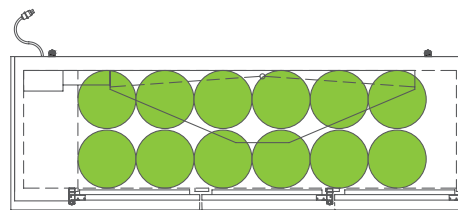

SIXTH BARREL