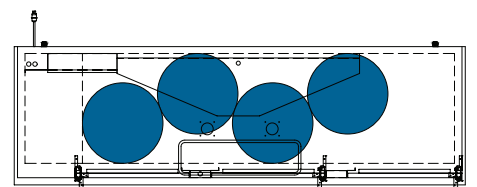

The footprint of a keg is the amount of space it occupies when compared to the available storage space.

TDD-1-HC

TBB-1-HC

Common Draft Beer Keg Configurations*

TDD-2-HC

TBB-2-HC

Common Draft Beer Keg Configurations*

HOME BREW BARREL†

SIXTH BARREL

SLIM QTR. BARREL

HALF/QTR. BARREL

†25 25/32" usable interior height.

The footprint of a keg is the amount of space it occupies when compared to the available storage space.

TDD-3-HC

Common Draft Beer Keg Configurations*

HOME BREW BARREL†

SIXTH BARREL

SLIM QTR. BARREL

HALF/QTR. BARREL

The footprint of a keg is the amount of space it occupies when compared to the available storage space.

TDB-24-48-HC

TDB-24-48-HC

Common Draft Beer Keg Configurations*

TBB-24-60-HC

Common Draft Beer Keg Configurations*

The footprint of a keg is the amount of space it occupies when compared to the available storage space.