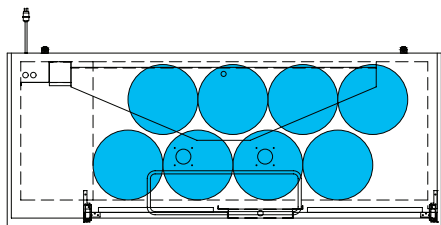

The footprint of a keg is the amount of space it occupies when compared to the available storage space.

TDD-1-HC

TBB-1-HC

Common Draft Beer Keg Configurations*

TDD-2-HC

TBB-2-HC

Common Draft Beer Keg Configurations*

HOME BREW BARREL†

SIXTH BARREL

SLIM QTR. BARREL

HALF/QTR. BARREL

†25 25/32" usable interior height.

The footprint of a keg is the amount of space it occupies when compared to the available storage space.

TDD-3-HC

TBB-3-HC

Common Draft Beer Keg Configurations*

HOME BREW BARREL†

SIXTH BARREL

SLIM QTR. BARREL

HALF/QTR. BARREL

TDD-4-HC

TBB-4-HC

Common Draft Beer Keg Configurations*

HOME BREW BARREL†

SIXTH BARREL

SLIM QTR. BARREL

HALF/QTR. BARREL

The footprint of a keg is the amount of space it occupies when compared to the available storage space.