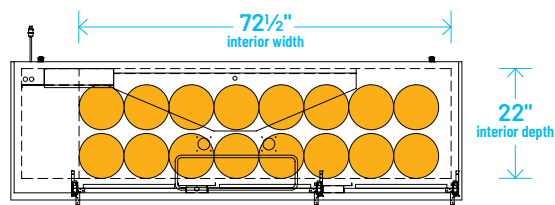

The footprint of a keg is the amount of space it occupies when compared to the available storage space.

TDD-1-HC

TBB-1-HC

Common Draft Beer Keg Configurations*

TDD-2-HC

TBB-2-HC

Common Draft Beer Keg Configurations*

HOME BREW BARREL†

SIXTH BARREL

SLIM QTR. BARREL

HALF/QTR. BARREL

†25 25/32" usable interior height.

The footprint of a keg is the amount of space it occupies when compared to the available storage space.

TDD-3-HC

TBB-3-HC

Common Draft Beer Keg Configurations*

HOME BREW BARREL†

SIXTH BARREL

SLIM QTR. BARREL

HALF/QTR. BARREL

TDD-4-HC

TBB-4-HC

Common Draft Beer Keg Configurations*

HOME BREW BARREL†

SIXTH BARREL

SLIM QTR. BARREL

HALF/QTR. BARREL

The footprint of a keg is the amount of space it occupies when compared to the available storage space.