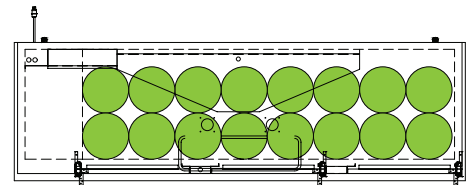

The footprint of a keg is the amount of space it occupies when compared to the available storage space.

TDD-1-HC

TBB-1-HC

Common Draft Beer Keg Configurations*

TDD-2-HC

TBB-2-HC

Common Draft Beer Keg Configurations*

HOME BREW BARREL†

SIXTH BARREL

SLIM QTR. BARREL

HALF/QTR. BARREL

†25 25/32" usable interior height.

The footprint of a keg is the amount of space it occupies when compared to the available storage space.

TDD-3-HC

TBB-3-HC

Common Draft Beer Keg Configurations*

HOME BREW BARREL†

SIXTH BARREL

SLIM QTR. BARREL

HALF/QTR. BARREL

TDD-4-HC

TBB-4-HC

Common Draft Beer Keg Configurations*

HOME BREW BARREL†

SIXTH BARREL

SLIM QTR. BARREL

HALF/QTR. BARREL

The footprint of a keg is the amount of space it occupies when compared to the available storage space.