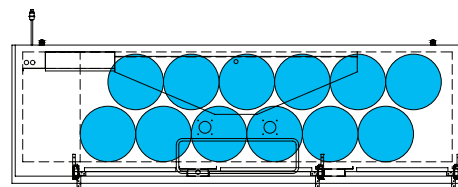

The footprint of a keg is the amount of space it occupies when compared to the available storage space.

TDD-1-HC

TBB-1-HC

Common Draft Beer Keg Configurations*

TDD-2-HC

TBB-2-HC

Common Draft Beer Keg Configurations*

HOME BREW BARREL†

SIXTH BARREL

SLIM QTR. BARREL

HALF/QTR. BARREL

†25 25/32" usable interior height.

The footprint of a keg is the amount of space it occupies when compared to the available storage space.

TDD-3-HC

TBB-3-HC

Common Draft Beer Keg Configurations*

HOME BREW BARREL†

SIXTH BARREL

SLIM QTR. BARREL

HALF/QTR. BARREL

TDD-4-HC

TBB-4-HC

Common Draft Beer Keg Configurations*

HOME BREW BARREL†

SIXTH BARREL

SLIM QTR. BARREL

HALF/QTR. BARREL

The footprint of a keg is the amount of space it occupies when compared to the available storage space.