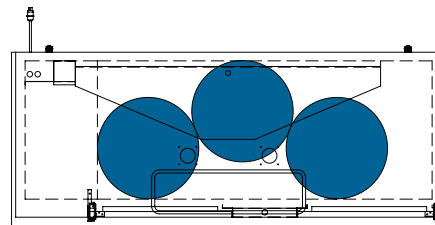

The footprint of a keg is the amount of space it occupies when compared to the available storage space.

TDD-1-HC

TBB-1-HC

Common Draft Beer Keg Configurations*

TDD-2-HC

TBB-2-HC

Common Draft Beer Keg Configurations*

HOME BREW BARREL†

SIXTH BARREL

SLIM QTR. BARREL

HALF/QTR. BARREL

†25 25/32" usable interior height.

The footprint of a keg is the amount of space it occupies when compared to the available storage space.

TDD-3-HC

TBB-3-HC

Common Draft Beer Keg Configurations*

HOME BREW BARREL†

SIXTH BARREL

SLIM QTR. BARREL

HALF/QTR. BARREL

TDD-4-HC

TBB-4-HC

Common Draft Beer Keg Configurations*

HOME BREW BARREL†

SIXTH BARREL

SLIM QTR. BARREL

HALF/QTR. BARREL

The footprint of a keg is the amount of space it occupies when compared to the available storage space.