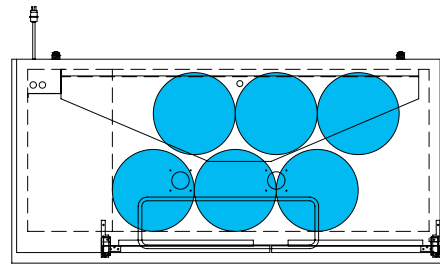

TDD/TBB

BEER KEG FOOTPRINTS

The footprint of a keg is the amount of space it occupies when compared to the available storage space.

TBB-1-HC

TDD-1-HC

TBB-4-HC

TDD-4-HC

TBB-2-HC

*Above dimensions may vary slightly as a result of differences between keg manufacturers.

DRAFT BEER KEG SPECIFICATIONS*

Size	Home Brew Barrel	Sixth Barrel	Quarter Barrel	Slim Quarter Barrel	Half Barrel
Gallons	5.00	5.16	7.75	7.75	15.50
Ounces	640	611	992	992	1984
# of 12 oz. Beers	53	55	82	82	165
Weight (Full)	49 lbs.	58 lbs.	87 lbs.	87 lbs.	161 lbs.

The footprint of a keg is the amount of space it occupies when compared to the available storage space.

TDD-1-HC

TBB-1-HC

Common Draft Beer Keg Configurations*

TDD-2-HC

TBB-2-HC

Common Draft Beer Keg Configurations*

HOME BREW BARREL†

SIXTH BARREL

SLIM QTR. BARREL

HALF/QTR. BARREL

†25 25/32" usable interior height.

The footprint of a keg is the amount of space it occupies when compared to the available storage space.

TDD-3-HC