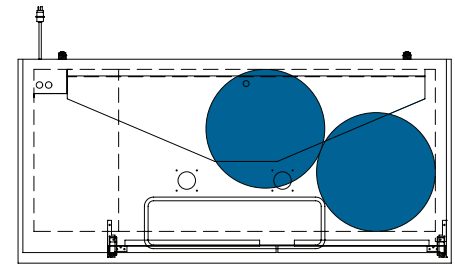

TDD/TBB

BEER KEG FOOTPRINTS

The footprint of a keg is the amount of space it occupies when compared to the available storage space.

TBB-1-HC

TDD-1-HC

TBB-4-HC

TDD-4-HC

TBB-2-HC

*Above dimensions may vary slightly as a result of differences between keg manufacturers.

DRAFT BEER KEG SPECIFICATIONS*

Size	Home Brew Barrel	Sixth Barrel	Quarter Barrel	Slim Quarter Barrel	Half Barrel
Gallons	5.00	5.16	7.75	7.75	15.50
Ounces	640	611	992	992	1984
# of 12 oz. Beers	53	55	82	82	165
Weight (Full)	49 lbs.	58 lbs.	87 lbs.	87 lbs.	161 lbs.

The footprint of a keg is the amount of space it occupies when compared to the available storage space.

TDD-1-HC

TBB-1-HC

Common Draft Beer Keg Configurations*

TDD-2-HC

TBB-2-HC

Common Draft Beer Keg Configurations*

HOME BREW BARREL†

SIXTH BARREL

SLIM QTR. BARREL

HALF/QTR. BARREL

†25 25/32" usable interior height.

The footprint of a keg is the amount of space it occupies when compared to the available storage space.

TDD-3-HC