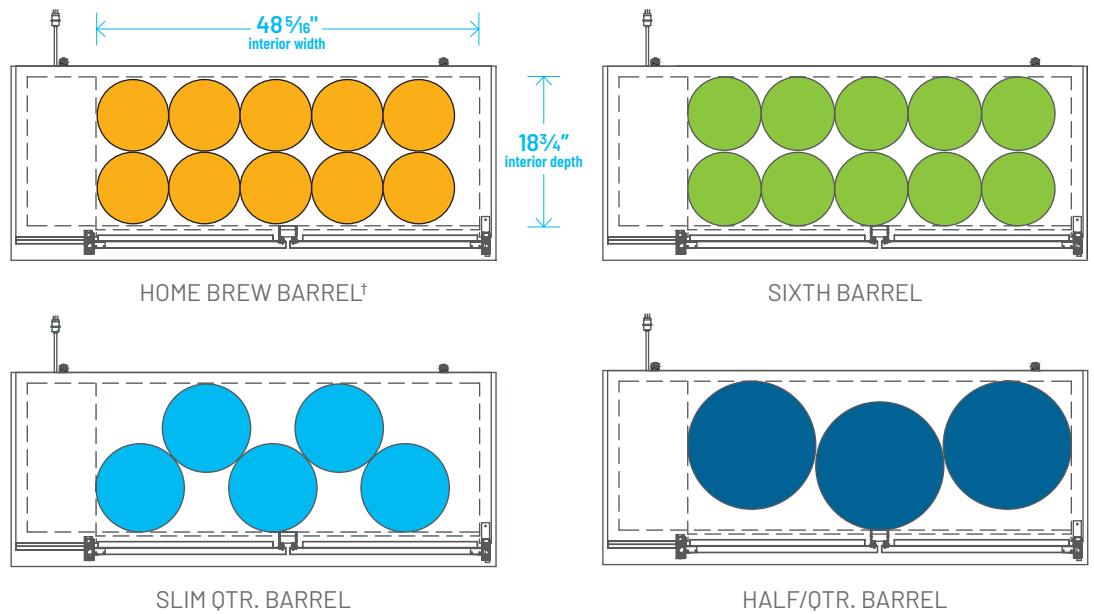

## Common Draft Beer Keg Configurations\*

HOME BREW BARREL†

SIXTH BARREL

SLIM QTR. BARREL

HALF/QTR. BARREL

The footprint of a keg is the amount of space it occupies when compared to the available storage space.

### Common Draft Beer Keg Configurations\*

TBB-24-60-HC

Common Draft Beer Keg Configurations\*

The footprint of a keg is the amount of space it occupies when compared to the available storage space.

TBB-24-72-HC