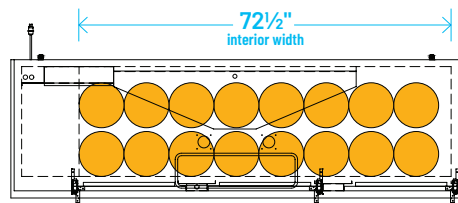

## Common Draft Beer Keg Configurations\*

HOME BREW BARREL†

SIXTH BARREL

SLIM QTR. BARREL

HALF/QTR. BARREL

†25 25/32" usable interior height.

The footprint of a keg is the amount of space it occupies when compared to the available storage space.

### Common Draft Beer Keg Configurations\*

HOME BREW BARREL†

SIXTH BARREL

SLIM QTR. BARREL

HALF/QTR. BARREL

TDD-4-HC

TBB-4-HC

## Common Draft Beer Keg Configurations\*

HOME BREW BARREL†

SIXTH BARREL

SLIM QTR. BARREL

HALF/QTR. BARREL

The footprint of a keg is the amount of space it occupies when compared to the available storage space.