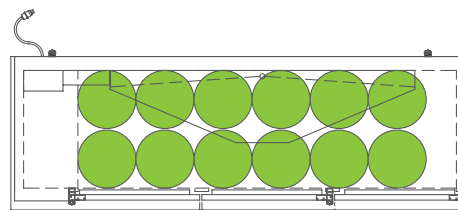

## Common Draft Beer Keg Configurations\*

HOME BREW BARREL†

SIXTH BARREL

SLIM QTR. BARREL

HALF/QTR. BARREL

The footprint of a keg is the amount of space it occupies when compared to the available storage space.

### Common Draft Beer Keg Configurations\*

TBB-24-60-HC

Common Draft Beer Keg Configurations\*

The footprint of a keg is the amount of space it occupies when compared to the available storage space.

TBB-24-72-HC

### Common Draft Beer Keg Configurations\*

HOME BREW BARREL†

SIXTH BARREL

SLIM QTR. BARREL

HALF/QTR. BARREL

TDD/TBB