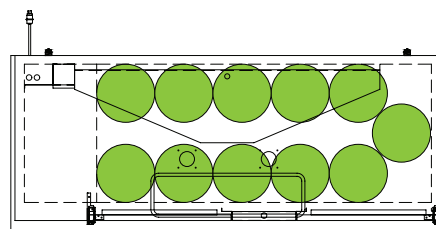

# BEER KEG | FOOTPRINTS

TDD/TBB

*The footprint of a keg is the amount of space it occupies when compared to the available storage space.*

TBB-1-HC

TDD-1-HC

TBB-4-HC

TDD-4-HC

TBB-2-HC

The footprint of a keg is the amount of space it occupies when compared to the available storage space.

TDD-1-HC

TBB-1-HC

## Common Draft Beer Keg Configurations\*

HOME BREW BARREL†

SIXTH BARREL

SLIM QTR. BARREL

HALF/QTR. BARREL

†25 25/32" usable interior height.

The footprint of a keg is the amount of space it occupies when compared to the available storage space.

### Common Draft Beer Keg Configurations\*

HOME BREW BARREL†

SIXTH BARREL

SLIM QTR. BARREL

HALF/QTR. BARREL

TDD-4-HC

TBB-4-HC