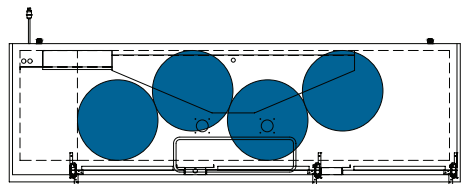

## Common Draft Beer Keg Configurations\*

HOME BREW BARREL†

SIXTH BARREL

SLIM QTR. BARREL

HALF/QTR. BARREL

†25 25/32" usable interior height.

The footprint of a keg is the amount of space it occupies when compared to the available storage space.

### Common Draft Beer Keg Configurations\*

HOME BREW BARREL†

SIXTH BARREL

SLIM QTR. BARREL

HALF/QTR. BARREL

TDD-4-HC

TBB-4-HC

## Common Draft Beer Keg Configurations\*

HOME BREW BARREL†

SIXTH BARREL

SLIM QTR. BARREL

HALF/QTR. BARREL

The footprint of a keg is the amount of space it occupies when compared to the available storage space.