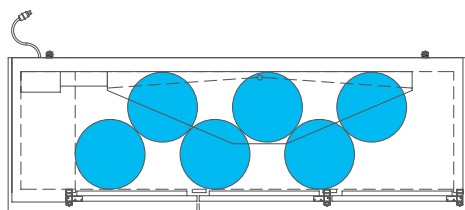

## Common Draft Beer Keg Configurations\*

HOME BREW BARREL†

SIXTH BARREL

SLIM QTR. BARREL

HALF/QTR. BARREL

The footprint of a keg is the amount of space it occupies when compared to the available storage space.

### Common Draft Beer Keg Configurations\*

TBB-24-60-HC

Common Draft Beer Keg Configurations\*

The footprint of a keg is the amount of space it occupies when compared to the available storage space.

TBB-24-72-HC

### Common Draft Beer Keg Configurations\*

HOME BREW BARREL†

SIXTH BARREL

SLIM QTR. BARREL

HALF/QTR. BARREL

TDD/TBB