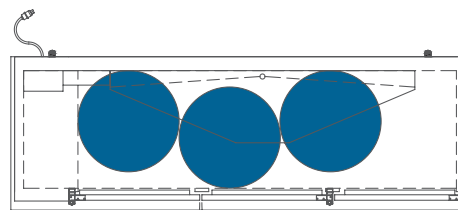

### Common Draft Beer Keg Configurations\*

TBB-24-60-HC

Common Draft Beer Keg Configurations\*

The footprint of a keg is the amount of space it occupies when compared to the available storage space.

TBB-24-72-HC

### Common Draft Beer Keg Configurations\*

HOME BREW BARREL†

SIXTH BARREL

SLIM QTR. BARREL

HALF/QTR. BARREL

TDD/TBB