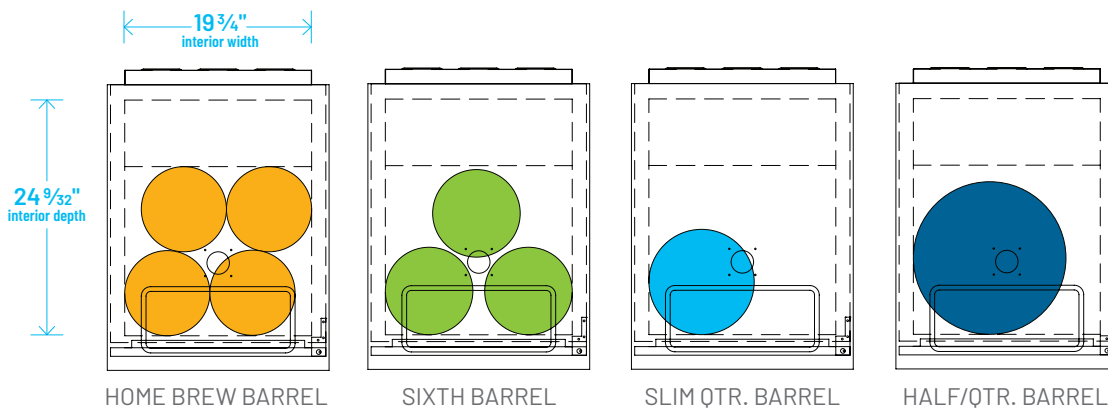

Common Draft Beer Keg Configurations*