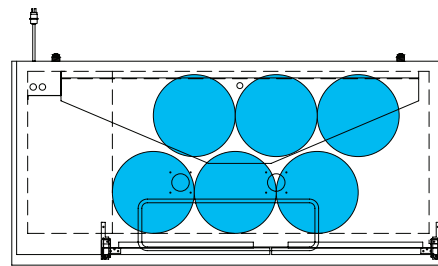

# BEER KEG | FOOTPRINTS

TDD/TBB

*The footprint of a keg is the amount of space it occupies when compared to the available storage space.*

TBB-1-HC

TDD-1-HC

TBB-4-HC

TDD-4-HC

TBB-2-HC

The footprint of a keg is the amount of space it occupies when compared to the available storage space.

TDD-1-HC

TBB-1-HC

### Common Draft Beer Keg Configurations\*

TDD-2-HC

TBB-2-HC

## Common Draft Beer Keg Configurations\*

HOME BREW BARREL†

SIXTH BARREL

SLIM QTR. BARREL

HALF/QTR. BARREL

†25 25/32" usable interior height.

The footprint of a keg is the amount of space it occupies when compared to the available storage space.