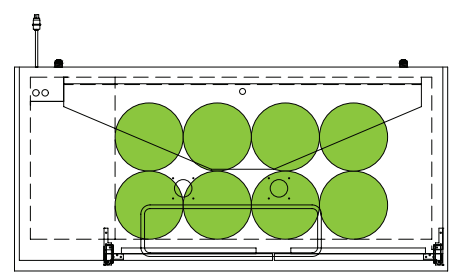

# BEER KEG | FOOTPRINTS

TDD/TBB

*The footprint of a keg is the amount of space it occupies when compared to the available storage space.*

TBB-1-HC

TDD-1-HC

TBB-4-HC

TDD-4-HC

TBB-2-HC

The footprint of a keg is the amount of space it occupies when compared to the available storage space.

TDD-1-HC

TBB-1-HC

### Common Draft Beer Keg Configurations\*

TDD-2-HC

TBB-2-HC

## Common Draft Beer Keg Configurations\*

HOME BREW BARREL†

SIXTH BARREL

SLIM QTR. BARREL

HALF/QTR. BARREL

†25 25/32" usable interior height.

The footprint of a keg is the amount of space it occupies when compared to the available storage space.