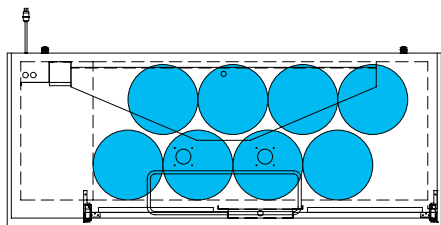

The footprint of a keg is the amount of space it occupies when compared to the available storage space.

TDD-1-HC

TBB-1-HC

## Common Draft Beer Keg Configurations\*

HOME BREW BARREL†

SIXTH BARREL

SLIM QTR. BARREL

HALF/QTR. BARREL

†25 25/32" usable interior height.

The footprint of a keg is the amount of space it occupies when compared to the available storage space.

### Common Draft Beer Keg Configurations\*

HOME BREW BARREL†

SIXTH BARREL

SLIM QTR. BARREL

HALF/QTR. BARREL

TDD-4-HC

TBB-4-HC