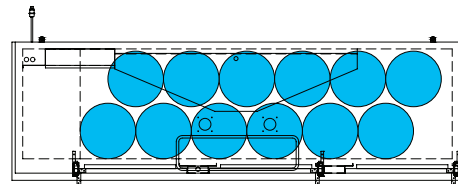

## Common Draft Beer Keg Configurations\*

HOME BREW BARREL†

SIXTH BARREL

SLIM QTR. BARREL

HALF/QTR. BARREL

†25 25/32" usable interior height.

The footprint of a keg is the amount of space it occupies when compared to the available storage space.

### Common Draft Beer Keg Configurations\*

HOME BREW BARREL†

SIXTH BARREL

SLIM QTR. BARREL

HALF/QTR. BARREL

TDD-4-HC

TBB-4-HC

## Common Draft Beer Keg Configurations\*

HOME BREW BARREL†

SIXTH BARREL

SLIM QTR. BARREL

HALF/QTR. BARREL

The footprint of a keg is the amount of space it occupies when compared to the available storage space.