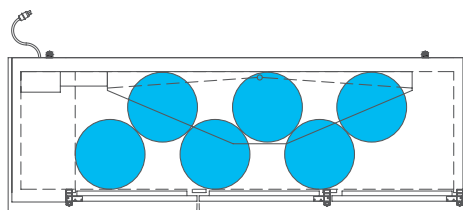

SLIM QTR. BARREL