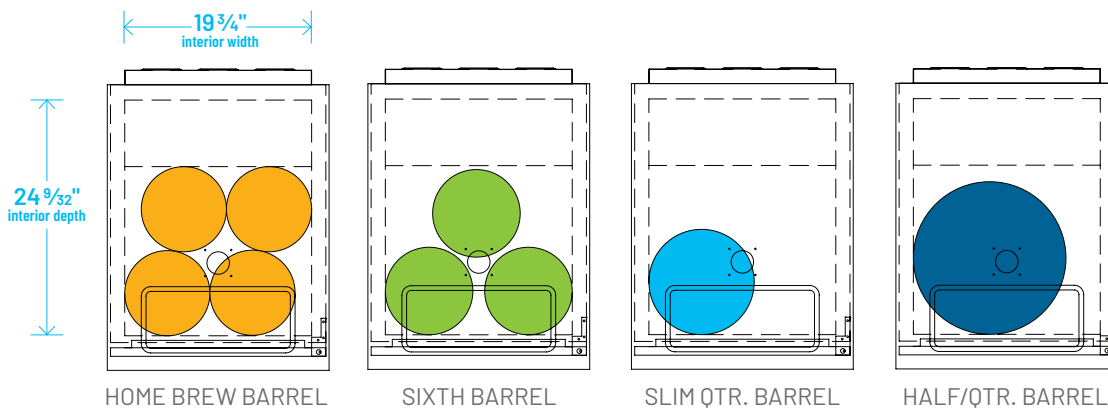

TDD/TBB

BEER KEG FOOTPRINTS

BEER KEG | FOOTPRINTS

TDD/TBB

The footprint of a keg is the amount of space it occupies when compared to the available storage space.

TBB-1-HC

TDD-1-HC

TBB-4-HC

TBB-24-72-HC

COMMON DRAFT BEER KEG SIZES*

*Above dimensions may vary slightly as a result of differences between keg manufacturers.

DRAFT BEER KEG SPECIFICATIONS*

Size	Home Brew Barrel	Sixth Barrel	Quarter Barrel	Slim Quarter Barrel	Half Barrel
Gallons	5.00	5.16	7.75	7.75	15.50
Ounces	640	611	992	992	1984
# of 12 oz. Beers	53	55	82	82	165
Weight (Full)	49 lbs.	58 lbs.	87 lbs.	87 lbs.	161 lbs.

The footprint of a keg is the amount of space it occupies when compared to the available storage space.

TDD-1-HC

TBB-1-HC

Common Draft Beer Keg Configurations*

TDD-2-HC

TBB-2-HC

Common Draft Beer Keg Configurations*

HOME BREW BARREL†

SIXTH BARREL

SLIM QTR. BARREL

HALF/QTR. BARREL

†25 25/32" usable interior height.

The footprint of a keg is the amount of space it occupies when compared to the available storage space.

TDD-3-HC