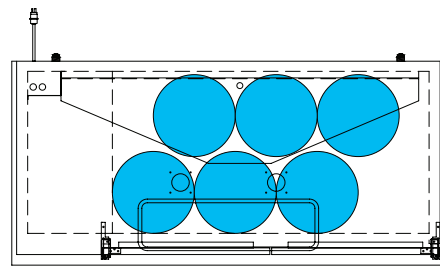

TDD/TBB

BEER KEG FOOTPRINTS

BEER KEG | FOOTPRINTS

TDD/TBB

The footprint of a keg is the amount of space it occupies when compared to the available storage space.

TBB-1-HC

TDD-1-HC

TBB-4-HC

TBB-24-72-HC

COMMON DRAFT BEER KEG SIZES*

*Above dimensions may vary slightly as a result of differences between keg manufacturers.

DRAFT BEER KEG SPECIFICATIONS*

Size	Home Brew Barrel	Sixth Barrel	Quarter Barrel	Slim Quarter Barrel	Half Barrel
Gallons	5.00	5.16	7.75	7.75	15.50
Ounces	640	611	992	992	1984
# of 12 oz. Beers	53	55	82	82	165
Weight (Full)	49 lbs.	58 lbs.	87 lbs.	87 lbs.	161 lbs.

The footprint of a keg is the amount of space it occupies when compared to the available storage space.

TDD-1-HC

TBB-1-HC

Common Draft Beer Keg Configurations*

TDD-2-HC

TBB-2-HC

Common Draft Beer Keg Configurations*

HOME BREW BARREL†

SIXTH BARREL

SLIM QTR. BARREL

HALF/QTR. BARREL

†25 25/32" usable interior height.

The footprint of a keg is the amount of space it occupies when compared to the available storage space.

TDD-3-HC