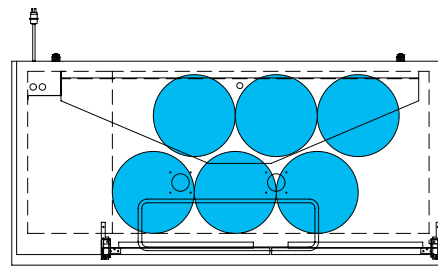

TDD/TBB

BEER KEG FOOTPRINTS

BEER KEG | FOOTPRINTS

TDD/TBB

The footprint of a keg is the amount of space it occupies when compared to the available storage space.

TBB-1-HC

TDD-1-HC

TBB-4-HC

TBB-24-72-HC

COMMON DRAFT BEER KEG SIZES*

*Above dimensions may vary slightly as a result of differences between keg manufacturers.

DRAFT BEER KEG SPECIFICATIONS*

Size	Home Brew Barrel	Sixth Barrel	Quarter Barrel	Slim Quarter Barrel	Half Barrel
Gallons	5.00	5.16	7.75	7.75	15.50
Ounces	640	611	992	992	1984
# of 12 oz. Beers	53	55	82	82	165
Weight (Full)	49 lbs.	58 lbs.	87 lbs.	87 lbs.	161 lbs.

The footprint of a keg is the amount of space it occupies when compared to the available storage space.

TDD-1-HC

TBB-1-HC

Common Draft Beer Keg Configurations*

TDD-2-HC

TBB-2-HC

Common Draft Beer Keg Configurations*

HOME BREW BARREL†

SIXTH BARREL

SLIM QTR. BARREL

HALF/QTR. BARREL

The footprint of a keg is the amount of space it occupies when compared to the available storage space.

TDD-3-HC

TBB-3-HC

Common Draft Beer Keg Configurations*