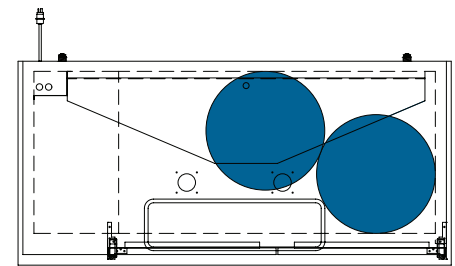

TDD/TBB

BEER KEG FOOTPRINTS

BEER KEG | FOOTPRINTS

TDD/TBB

The footprint of a keg is the amount of space it occupies when compared to the available storage space.

TBB-1-HC

TDD-1-HC

TBB-4-HC

TBB-24-72-HC

COMMON DRAFT BEER KEG SIZES*

*Above dimensions may vary slightly as a result of differences between keg manufacturers.

DRAFT BEER KEG SPECIFICATIONS*

Size	Home Brew Barrel	Sixth Barrel	Quarter Barrel	Slim Quarter Barrel	Half Barrel
Gallons	5.00	5.16	7.75	7.75	15.50
Ounces	640	611	992	992	1984
# of 12 oz. Beers	53	55	82	82	165
Weight (Full)	49 lbs.	58 lbs.	87 lbs.	87 lbs.	161 lbs.

The footprint of a keg is the amount of space it occupies when compared to the available storage space.

TDD-1-HC

TBB-1-HC

Common Draft Beer Keg Configurations*

TDD-2-HC

TBB-2-HC

Common Draft Beer Keg Configurations*

HOME BREW BARREL†

SIXTH BARREL

SLIM QTR. BARREL

HALF/QTR. BARREL

The footprint of a keg is the amount of space it occupies when compared to the available storage space.

TDD-3-HC

TBB-3-HC

Common Draft Beer Keg Configurations*