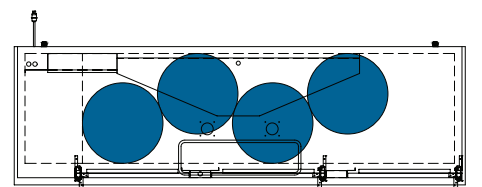

The footprint of a keg is the amount of space it occupies when compared to the available storage space.

TDD-1-HC

TBB-1-HC

Common Draft Beer Keg Configurations*

TDD-2-HC

TBB-2-HC

Common Draft Beer Keg Configurations*

HOME BREW BARREL†

SIXTH BARREL

SLIM QTR. BARREL

HALF/QTR. BARREL

The footprint of a keg is the amount of space it occupies when compared to the available storage space.

TDD-3-HC

TBB-3-HC

Common Draft Beer Keg Configurations*

HOME BREW BARREL†

SIXTH BARREL

SLIM QTR. BARREL

HALF/QTR. BARREL

TDD-4-HC

TBB-4-HC

Common Draft Beer Keg Configurations*

HOME BREW BARREL†

SIXTH BARREL

SLIM QTR. BARREL

HALF/QTR. BARREL

The footprint of a keg is the amount of space it occupies when compared to the available storage space.

TDB-24-48-HC

TDB-24-48-HC

Common Draft Beer Keg Configurations*