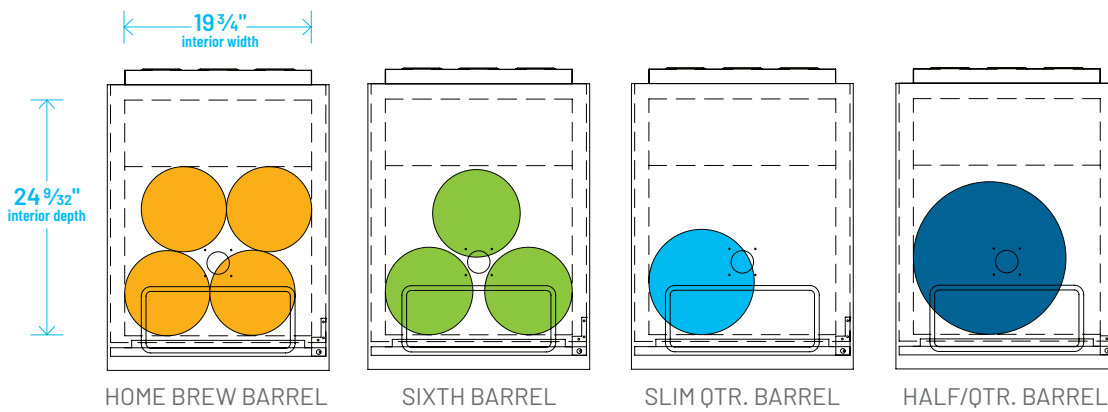

TDD/TBB

BEER KEG FOOTPRINTS

BEER KEG | FOOTPRINTS

TDD/TBB

The footprint of a keg is the amount of space it occupies when compared to the available storage space.

TBB-1-HC

TDD-1-HC

TBB-4-HC

The footprint of a keg is the amount of space it occupies when compared to the available storage space.

TDD-1-HC

TBB-1-HC

Common Draft Beer Keg Configurations*

TDD-2-HC

TBB-2-HC

Common Draft Beer Keg Configurations*

HOME BREW BARREL†

SIXTH BARREL

SLIM QTR. BARREL

HALF/QTR. BARREL

The footprint of a keg is the amount of space it occupies when compared to the available storage space.

TDD-3-HC

TBB-3-HC

Common Draft Beer Keg Configurations*