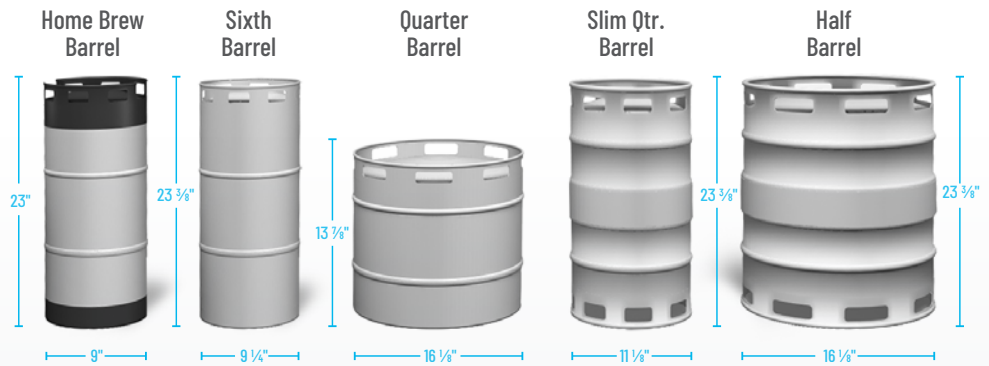

TDD/TBB

BEER KEG FOOTPRINTS

BEER KEG | FOOTPRINTS

TDD/TBB

The footprint of a keg is the amount of space it occupies when compared to the available storage space.

TBB-1-HC

TDD-1-HC

TBB-4-HC

TDD-4-HC

TBB-2-HC

TBB-3-HC

TDD-2-HC

TDD-3-HC

TBB-24-48-HC

TBB-24-60-HC

TDB-24-48-HC

TBB-24-72-HC

COMMON DRAFT BEER KEG SIZES*

*Above dimensions may vary slightly as a result of differences between keg manufacturers.

DRAFT BEER KEG SPECIFICATIONS*

Size	Home Brew Barrel	Sixth Barrel	Quarter Barrel	Slim Quarter Barrel	Half Barrel
Gallons	5.00	5.16	7.75	7.75	15.50
Ounces	640	611	992	992	1984
# of 12 oz. Beers	53	55	82	82	165
Weight (Full)	49 lbs.	58 lbs.	87 lbs.	87 lbs.	161 lbs.