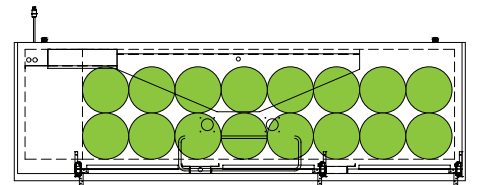

The footprint of a keg is the amount of space it occupies when compared to the available storage space.

TDD-1-HC

TBB-1-HC

Common Draft Beer Keg Configurations*

TDD-2-HC

TBB-2-HC

Common Draft Beer Keg Configurations*

HOME BREW BARREL†

SIXTH BARREL

SLIM QTR. BARREL

HALF/QTR. BARREL

The footprint of a keg is the amount of space it occupies when compared to the available storage space.

TDD-3-HC

TBB-3-HC

Common Draft Beer Keg Configurations*

HOME BREW BARREL†

SIXTH BARREL

SLIM QTR. BARREL

HALF/QTR. BARREL

TDD-4-HC

TBB-4-HC

Common Draft Beer Keg Configurations*

HOME BREW BARREL†

SIXTH BARREL

SLIM QTR. BARREL

HALF/QTR. BARREL

The footprint of a keg is the amount of space it occupies when compared to the available storage space.

TDB-24-48-HC

TDB-24-48-HC

Common Draft Beer Keg Configurations*