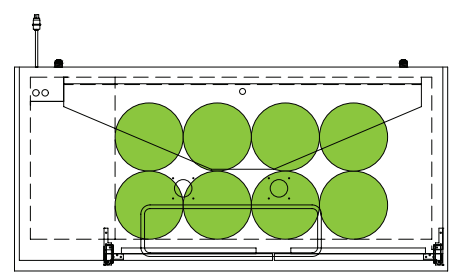

TDD/TBB

BEER KEG FOOTPRINTS

BEER KEG | FOOTPRINTS

TDD/TBB

The footprint of a keg is the amount of space it occupies when compared to the available storage space.

TBB-1-HC

TDD-1-HC

TBB-4-HC

TBB-24-72-HC

COMMON DRAFT BEER KEG SIZES*

*Above dimensions may vary slightly as a result of differences between keg manufacturers.

DRAFT BEER KEG SPECIFICATIONS*

Size	Home Brew Barrel	Sixth Barrel	Quarter Barrel	Slim Quarter Barrel	Half Barrel
Gallons	5.00	5.16	7.75	7.75	15.50
Ounces	640	611	992	992	1984
# of 12 oz. Beers	53	55	82	82	165
Weight (Full)	49 lbs.	58 lbs.	87 lbs.	87 lbs.	161 lbs.

The footprint of a keg is the amount of space it occupies when compared to the available storage space.

TDD-1-HC

TBB-1-HC

Common Draft Beer Keg Configurations*

TDD-2-HC

TBB-2-HC

Common Draft Beer Keg Configurations*

HOME BREW BARREL†

SIXTH BARREL

SLIM QTR. BARREL

HALF/QTR. BARREL

The footprint of a keg is the amount of space it occupies when compared to the available storage space.

TDD-3-HC

TBB-3-HC

Common Draft Beer Keg Configurations*