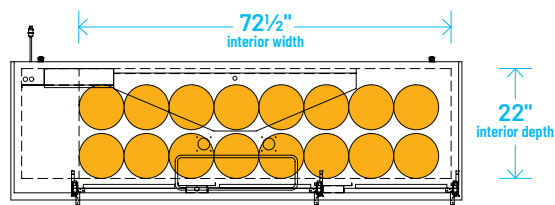

The footprint of a keg is the amount of space it occupies when compared to the available storage space.

TDD-1-HC

TBB-1-HC

Common Draft Beer Keg Configurations*

TDD-2-HC

TBB-2-HC

Common Draft Beer Keg Configurations*

HOME BREW BARREL†

SIXTH BARREL

SLIM QTR. BARREL

HALF/QTR. BARREL

The footprint of a keg is the amount of space it occupies when compared to the available storage space.

TDD-3-HC

TBB-3-HC

Common Draft Beer Keg Configurations*

HOME BREW BARREL†

SIXTH BARREL

SLIM QTR. BARREL

HALF/QTR. BARREL

TDD-4-HC

TBB-4-HC

Common Draft Beer Keg Configurations*

HOME BREW BARREL†

SIXTH BARREL

SLIM QTR. BARREL

HALF/QTR. BARREL

The footprint of a keg is the amount of space it occupies when compared to the available storage space.

TDB-24-48-HC

TDB-24-48-HC

Common Draft Beer Keg Configurations*