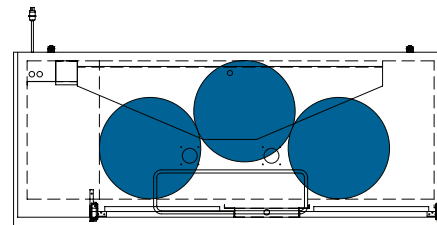

The footprint of a keg is the amount of space it occupies when compared to the available storage space.

TDD-1-HC

TBB-1-HC

Common Draft Beer Keg Configurations*

TDD-2-HC

TBB-2-HC

Common Draft Beer Keg Configurations*

HOME BREW BARREL†

SIXTH BARREL

SLIM QTR. BARREL

HALF/QTR. BARREL

The footprint of a keg is the amount of space it occupies when compared to the available storage space.

TDD-3-HC

TBB-3-HC

Common Draft Beer Keg Configurations*

HOME BREW BARREL†

SIXTH BARREL

SLIM QTR. BARREL

HALF/QTR. BARREL

TDD-4-HC

TBB-4-HC

Common Draft Beer Keg Configurations*

HOME BREW BARREL†

SIXTH BARREL

SLIM QTR. BARREL

HALF/QTR. BARREL

The footprint of a keg is the amount of space it occupies when compared to the available storage space.

TDB-24-48-HC

TDB-24-48-HC

Common Draft Beer Keg Configurations*