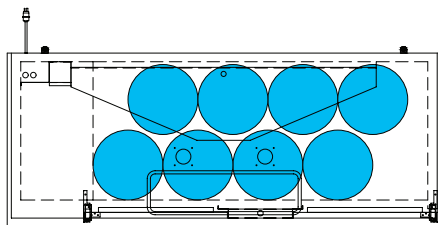

TDD/TBB

BEER KEG FOOTPRINTS

BEER KEG | FOOTPRINTS

TDD/TBB

The footprint of a keg is the amount of space it occupies when compared to the available storage space.

TBB-1-HC

TDD-1-HC

TBB-4-HC

The footprint of a keg is the amount of space it occupies when compared to the available storage space.

TDD-1-HC

TBB-1-HC

Common Draft Beer Keg Configurations*

TDD-2-HC

TBB-2-HC

Common Draft Beer Keg Configurations*

HOME BREW BARREL†

SIXTH BARREL

SLIM QTR. BARREL

HALF/QTR. BARREL

The footprint of a keg is the amount of space it occupies when compared to the available storage space.

TDD-3-HC

TBB-3-HC

Common Draft Beer Keg Configurations*

HOME BREW BARREL†

SIXTH BARREL

SLIM QTR. BARREL

HALF/QTR. BARREL

TDD-4-HC

TBB-4-HC

Common Draft Beer Keg Configurations*

HOME BREW BARREL†