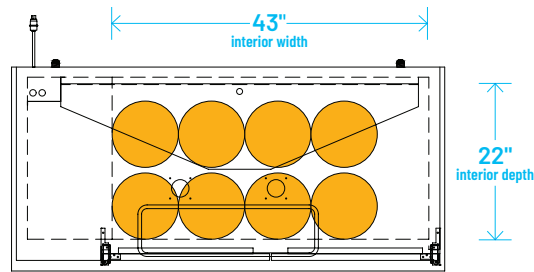

TDD/TBB

BEER KEG FOOTPRINTS

BEER KEG | FOOTPRINTS

TDD/TBB

The footprint of a keg is the amount of space it occupies when compared to the available storage space.

TBB-1-HC

TDD-1-HC

TBB-4-HC

TBB-24-72-HC

COMMON DRAFT BEER KEG SIZES*

*Above dimensions may vary slightly as a result of differences between keg manufacturers.

DRAFT BEER KEG SPECIFICATIONS*

Size	Home Brew Barrel	Sixth Barrel	Quarter Barrel	Slim Quarter Barrel	Half Barrel
Gallons	5.00	5.16	7.75	7.75	15.50
Ounces	640	611	992	992	1984
# of 12 oz. Beers	53	55	82	82	165
Weight (Full)	49 lbs.	58 lbs.	87 lbs.	87 lbs.	161 lbs.

The footprint of a keg is the amount of space it occupies when compared to the available storage space.

TDD-1-HC

TBB-1-HC

Common Draft Beer Keg Configurations*

TDD-2-HC

TBB-2-HC

Common Draft Beer Keg Configurations*

HOME BREW BARREL†

SIXTH BARREL

SLIM QTR. BARREL

HALF/QTR. BARREL

The footprint of a keg is the amount of space it occupies when compared to the available storage space.

TDD-3-HC

TBB-3-HC

Common Draft Beer Keg Configurations*