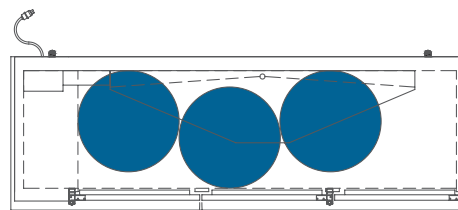

HOME BREW BARREL†

SIXTH BARREL

SLIM QTR. BARREL

HALF/QTR. BARREL

†25 25/32" usable interior height.

The footprint of a keg is the amount of space it occupies when compared to the available storage space.

TDD-3-HC

TBB-3-HC

Common Draft Beer Keg Configurations*

HOME BREW BARREL†

SIXTH BARREL

SLIM QTR. BARREL

HALF/QTR. BARREL

Common Draft Beer Keg Configurations*

The footprint of a keg is the amount of space it occupies when compared to the available storage space.

TDB-24-48-HC

TDB-24-48-HC

Common Draft Beer Keg Configurations*

18³/₄" interior depth

TBB-24-60-HC

Common Draft Beer Keg Configurations*

The footprint of a keg is the amount of space it occupies when compared to the available storage space.

TBB-24-72-HC

Common Draft Beer Keg Configurations*

HOME BREW BARREL†

SIXTH BARREL

SLIM QTR. BARREL

HALF/QTR. BARREL

TDD/TBB

FEATURED MODELS