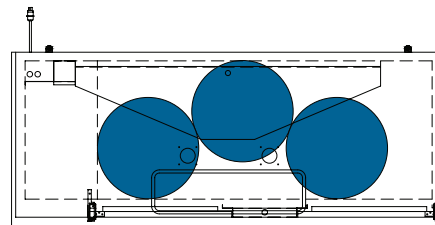

The footprint of a keg is the amount of space it occupies when compared to the available storage space.

TDD-1-HC

TBB-1-HC

Common Draft Beer Keg Configurations*

TDD-2-HC

TBB-2-HC

Common Draft Beer Keg Configurations*

HOME BREW BARREL†

SIXTH BARREL

SLIM QTR. BARREL

HALF/QTR. BARREL

†25 25/32" usable interior height.

The footprint of a keg is the amount of space it occupies when compared to the available storage space.

TDD-3-HC

TBB-3-HC

Common Draft Beer Keg Configurations*

HOME BREW BARREL†

SIXTH BARREL

SLIM QTR. BARREL

HALF/QTR. BARREL

Common Draft Beer Keg Configurations*

The footprint of a keg is the amount of space it occupies when compared to the available storage space.

TDB-24-48-HC

TDB-24-48-HC

Common Draft Beer Keg Configurations*

18³/₄" interior depth

TBB-24-60-HC

Common Draft Beer Keg Configurations*

The footprint of a keg is the amount of space it occupies when compared to the available storage space.