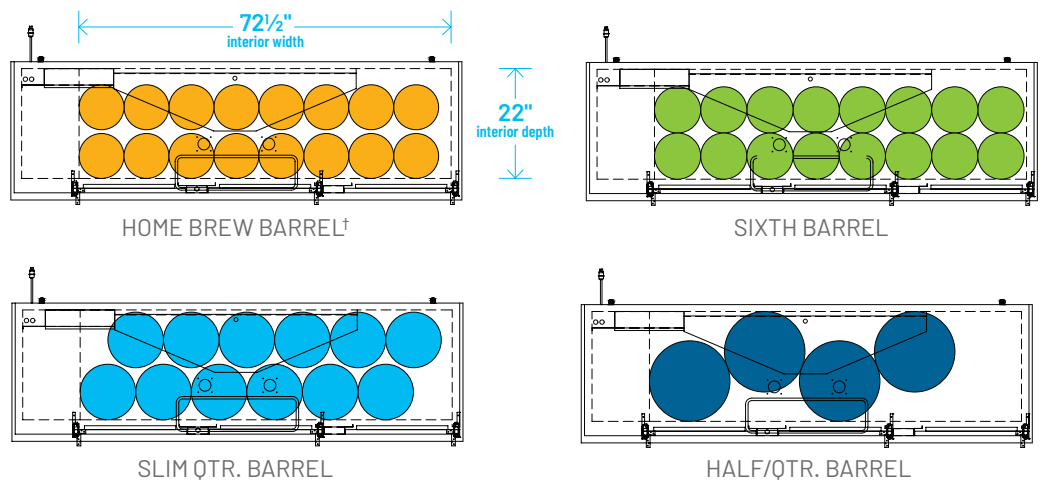

The footprint of a keg is the amount of space it occupies when compared to the available storage space.

TDD-1-HC

TBB-1-HC

Common Draft Beer Keg Configurations*

TDD-2-HC

TBB-2-HC

Common Draft Beer Keg Configurations*

HOME BREW BARREL†

SIXTH BARREL

SLIM QTR. BARREL

HALF/QTR. BARREL

†25 25/32" usable interior height.

The footprint of a keg is the amount of space it occupies when compared to the available storage space.

TDD-3-HC

TBB-3-HC

Common Draft Beer Keg Configurations*

HOME BREW BARREL†

SIXTH BARREL

SLIM QTR. BARREL

HALF/QTR. BARREL

Common Draft Beer Keg Configurations*

The footprint of a keg is the amount of space it occupies when compared to the available storage space.

TDB-24-48-HC

TDB-24-48-HC

Common Draft Beer Keg Configurations*

18³/₄" interior depth

TBB-24-60-HC

Common Draft Beer Keg Configurations*

The footprint of a keg is the amount of space it occupies when compared to the available storage space.