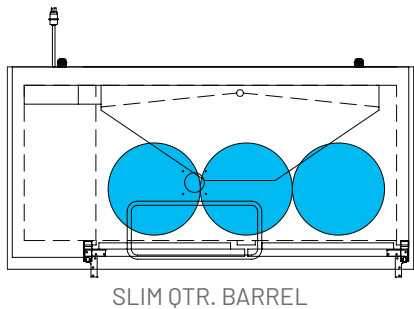

HOME BREW BARREL†

SIXTH BARREL

SLIM QTR. BARREL

HALF/QTR. BARREL

†25 25/32" usable interior height.

The footprint of a keg is the amount of space it occupies when compared to the available storage space.

TDD-3-HC

TBB-3-HC

Common Draft Beer Keg Configurations*

HOME BREW BARREL†

SIXTH BARREL

SLIM QTR. BARREL

HALF/QTR. BARREL

Common Draft Beer Keg Configurations*

The footprint of a keg is the amount of space it occupies when compared to the available storage space.

TDB-24-48-HC

TDB-24-48-HC

Common Draft Beer Keg Configurations*

18³/₄" interior depth

TBB-24-60-HC

Common Draft Beer Keg Configurations*

The footprint of a keg is the amount of space it occupies when compared to the available storage space.