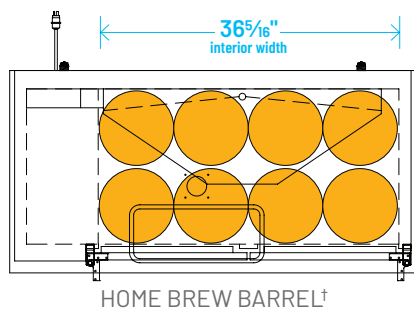

The footprint of a keg is the amount of space it occupies when compared to the available storage space.

TDD-1-HC

TBB-1-HC

Common Draft Beer Keg Configurations*

TDD-2-HC

TBB-2-HC

Common Draft Beer Keg Configurations*

HOME BREW BARREL†

SIXTH BARREL

SLIM QTR. BARREL

HALF/QTR. BARREL

†25 25/32" usable interior height.

The footprint of a keg is the amount of space it occupies when compared to the available storage space.

TDD-3-HC

TBB-3-HC

Common Draft Beer Keg Configurations*

HOME BREW BARREL†

SIXTH BARREL

SLIM QTR. BARREL

HALF/QTR. BARREL

Common Draft Beer Keg Configurations*

The footprint of a keg is the amount of space it occupies when compared to the available storage space.

TDB-24-48-HC

TDB-24-48-HC

Common Draft Beer Keg Configurations*

18³/₄" interior depth

TBB-24-60-HC

Common Draft Beer Keg Configurations*

The footprint of a keg is the amount of space it occupies when compared to the available storage space.