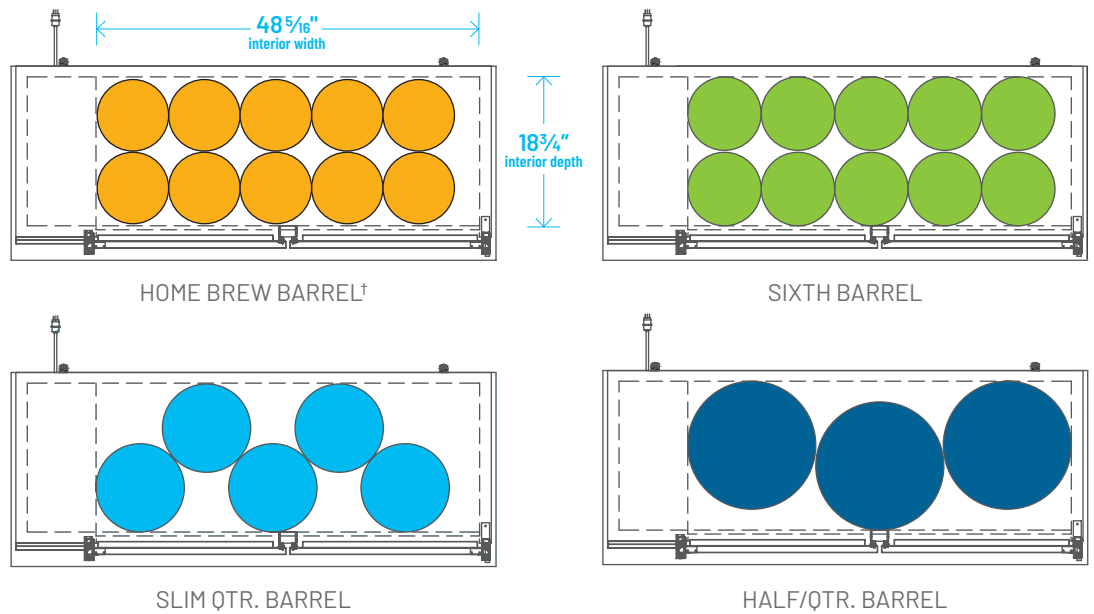

TDD/TBB

BEER KEG FOOTPRINTS

The footprint of a keg is the amount of space it occupies when compared to the available storage space.

TBB-1-HC

TDD-1-HC

TBB-4-HC

TDD-4-HC

TBB-2-HC

The footprint of a keg is the amount of space it occupies when compared to the available storage space.

TDD-1-HC

TBB-1-HC

Common Draft Beer Keg Configurations*

TDD-2-HC

TBB-2-HC

Common Draft Beer Keg Configurations*

TBB-3-HC

Common Draft Beer Keg Configurations*

HOME BREW BARREL†

SIXTH BARREL

SLIM QTR. BARREL

HALF/QTR. BARREL

Common Draft Beer Keg Configurations*

The footprint of a keg is the amount of space it occupies when compared to the available storage space.

TDB-24-48-HC

TDB-24-48-HC

Common Draft Beer Keg Configurations*

18³/₄" interior depth

TBB-24-60-HC

Common Draft Beer Keg Configurations*

The footprint of a keg is the amount of space it occupies when compared to the available storage space.