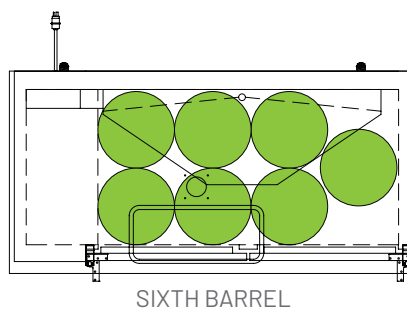

The footprint of a keg is the amount of space it occupies when compared to the available storage space.

TDD-1-HC

TBB-1-HC

Common Draft Beer Keg Configurations*

TDD-2-HC

TBB-2-HC

Common Draft Beer Keg Configurations*

HOME BREW BARREL†

SIXTH BARREL

SLIM QTR. BARREL

HALF/QTR. BARREL

†25 25/32" usable interior height.

The footprint of a keg is the amount of space it occupies when compared to the available storage space.

TDD-3-HC

TBB-3-HC

Common Draft Beer Keg Configurations*

HOME BREW BARREL†

SIXTH BARREL

SLIM QTR. BARREL

HALF/QTR. BARREL

Common Draft Beer Keg Configurations*

The footprint of a keg is the amount of space it occupies when compared to the available storage space.

TDB-24-48-HC

TDB-24-48-HC

Common Draft Beer Keg Configurations*

18³/₄" interior depth

TBB-24-60-HC

Common Draft Beer Keg Configurations*

The footprint of a keg is the amount of space it occupies when compared to the available storage space.