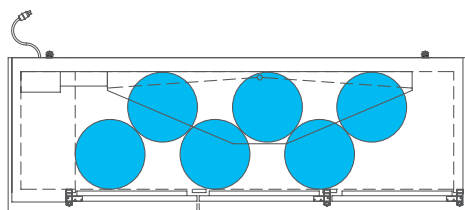

HOME BREW BARREL†

SIXTH BARREL

SLIM QTR. BARREL

HALF/QTR. BARREL

†25 25/32" usable interior height.

The footprint of a keg is the amount of space it occupies when compared to the available storage space.

TDD-3-HC

TBB-3-HC

Common Draft Beer Keg Configurations*

HOME BREW BARREL†

SIXTH BARREL

SLIM QTR. BARREL

HALF/QTR. BARREL

Common Draft Beer Keg Configurations*

The footprint of a keg is the amount of space it occupies when compared to the available storage space.

TDB-24-48-HC

TDB-24-48-HC

Common Draft Beer Keg Configurations*

18³/₄" interior depth

TBB-24-60-HC

Common Draft Beer Keg Configurations*

The footprint of a keg is the amount of space it occupies when compared to the available storage space.

TBB-24-72-HC

Common Draft Beer Keg Configurations*

HOME BREW BARREL†

SIXTH BARREL

SLIM QTR. BARREL

HALF/QTR. BARREL

TDD/TBB

FEATURED MODELS