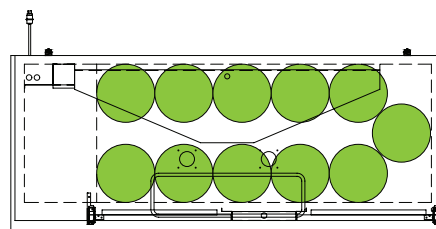

TDD/TBB

BEER KEG FOOTPRINTS

The footprint of a keg is the amount of space it occupies when compared to the available storage space.

TBB-1-HC

TDD-1-HC

TBB-4-HC

TDD-4-HC

TBB-2-HC

The footprint of a keg is the amount of space it occupies when compared to the available storage space.

TDD-1-HC

TBB-1-HC

Common Draft Beer Keg Configurations*

TDD-2-HC

TBB-2-HC

Common Draft Beer Keg Configurations*

HOME BREW BARREL†

SIXTH BARREL

SLIM QTR. BARREL

HALF/QTR. BARREL

†25 25/32" usable interior height.

The footprint of a keg is the amount of space it occupies when compared to the available storage space.

TDD-3-HC

TBB-3-HC

Common Draft Beer Keg Configurations*

HOME BREW BARREL†

SIXTH BARREL

SLIM QTR. BARREL

HALF/QTR. BARREL

Common Draft Beer Keg Configurations*

The footprint of a keg is the amount of space it occupies when compared to the available storage space.