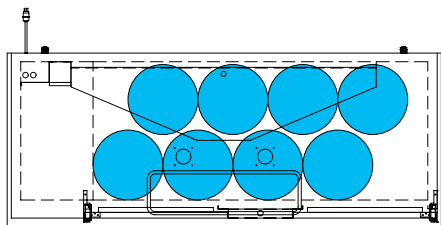

The footprint of a keg is the amount of space it occupies when compared to the available storage space.

TDD-1-HC

TBB-1-HC

Common Draft Beer Keg Configurations*

TDD-2-HC

TBB-2-HC

Common Draft Beer Keg Configurations*

HOME BREW BARREL†

SIXTH BARREL

SLIM QTR. BARREL

HALF/QTR. BARREL

†25 25/32" usable interior height.

The footprint of a keg is the amount of space it occupies when compared to the available storage space.

TDD-3-HC

TBB-3-HC

Common Draft Beer Keg Configurations*

HOME BREW BARREL†

SIXTH BARREL

SLIM QTR. BARREL

HALF/QTR. BARREL

Common Draft Beer Keg Configurations*

The footprint of a keg is the amount of space it occupies when compared to the available storage space.

TDB-24-48-HC

TDB-24-48-HC

Common Draft Beer Keg Configurations*

18³/₄" interior depth

TBB-24-60-HC

Common Draft Beer Keg Configurations*

The footprint of a keg is the amount of space it occupies when compared to the available storage space.