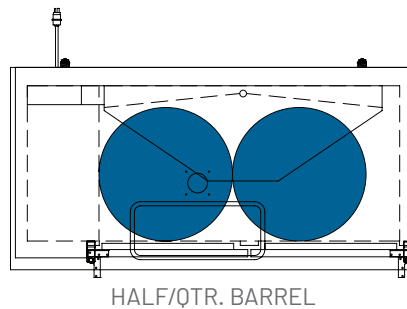

HOME BREW BARREL†

SIXTH BARREL

SLIM QTR. BARREL

HALF/QTR. BARREL

†25 25/32" usable interior height.

The footprint of a keg is the amount of space it occupies when compared to the available storage space.

TDD-3-HC

TBB-3-HC

Common Draft Beer Keg Configurations*

HOME BREW BARREL†

SIXTH BARREL

SLIM QTR. BARREL

HALF/QTR. BARREL

Common Draft Beer Keg Configurations*

The footprint of a keg is the amount of space it occupies when compared to the available storage space.

TDB-24-48-HC

TDB-24-48-HC

Common Draft Beer Keg Configurations*

18³/₄" interior depth

TBB-24-60-HC

Common Draft Beer Keg Configurations*

The footprint of a keg is the amount of space it occupies when compared to the available storage space.