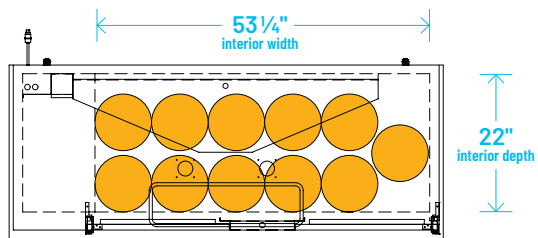

TDD/TBB

BEER KEG FOOTPRINTS

The footprint of a keg is the amount of space it occupies when compared to the available storage space.

TBB-1-HC

TDD-1-HC

TBB-4-HC

TDD-4-HC

TBB-2-HC

The footprint of a keg is the amount of space it occupies when compared to the available storage space.

TDD-1-HC

TBB-1-HC

Common Draft Beer Keg Configurations*

TDD-2-HC

TBB-2-HC

Common Draft Beer Keg Configurations*

HOME BREW BARREL†

SIXTH BARREL

SLIM QTR. BARREL

HALF/QTR. BARREL

†25 25/32" usable interior height.

The footprint of a keg is the amount of space it occupies when compared to the available storage space.

TDD-3-HC

TBB-3-HC

Common Draft Beer Keg Configurations*

HOME BREW BARREL†

SIXTH BARREL

SLIM QTR. BARREL

HALF/QTR. BARREL

Common Draft Beer Keg Configurations*

The footprint of a keg is the amount of space it occupies when compared to the available storage space.