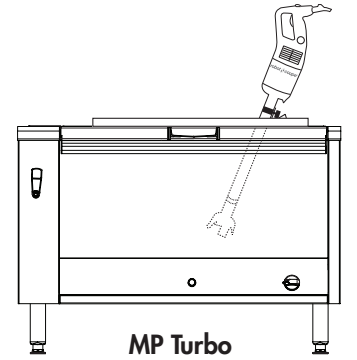

MP 350 Turbo VV

Easy Plug

D Pan capacity up to 50 quarts

▶ Specially designed for intensive use in commercial/institutional catering

A SALES DESCRIPTION

Ideal for blending soups and puréeing fruit and vegetables. Special institutional catering model intended for intensive use

B TECHNICAL DESCRIPTION

MP 350 Turbo VV Power Mixer. 120V/60/1. Power: 1 HP/660W. Variable speed: 3000 to 10000 rpm. 100% stainless-steel blades, bell and shaft (total length: 14"). "Easy Plug" system featuring detachable power cord