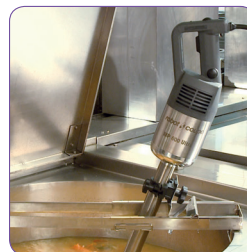

MP 350 Turbo VV

F OPTIONAL ATTACHMENTS

- 3 adjustable stainless-steel pan supports:
  - Ref. 27363 – for pans with a diameter of 13" to 26"
  - Ref. 27364 – for pans with a diameter of 20" to 39"
  - Ref. 27365 – for pans with a diameter of 33" to 51"
- 1 universal pan support:
  - Ref. 27354 – screws on to pan rim (fits any size pan diameter)