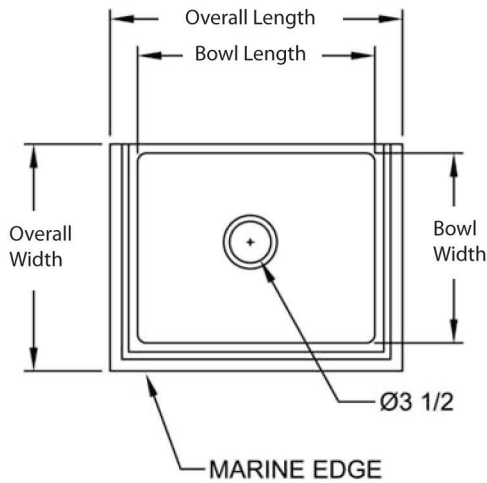

Mop Sink

Stainless Steel Service Sinks

Use your smart phone to scan the above QR code to visit our website:
www.bk-resources.com

BK-UTH-5

BK-SFH-48

BKSF-WB3

Features:

- Skirted on 3 Sides
- Floor Mounted
- Drain Included
- 1 Year Warranty

Material:

- T-304 18 ga. Stainless Steel

• Kit Includes: BK-SFH-48 Service Hose, BKSF-WB3 Service Faucet & BK-UTH-5 Tool Holder

Part Number	Bowl Dim. (l x w x d)	Overall Dim. (l x w x d)	Sink Depth
BKMS2-1620-6-KIT	20" x 16" x 6"	24 1/2" x 19 3/8" x 11"	6"
BKMS2-1620-12-KIT	20" x 16" x 12"	24 1/2" x 19 3/8" x 17"	12"
BKMS2-2424-12-KIT	24" x 24" x 12"	28 3/4" x 27 1/2" x 18 3/8"	12"