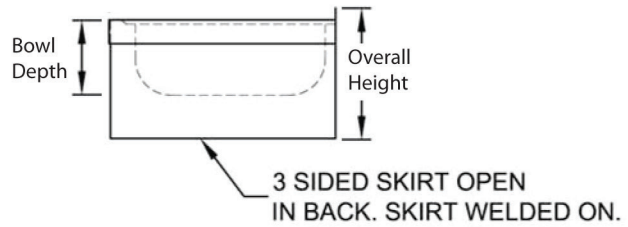

Mop Sink

Stainless Steel Service Sinks

Use your smart phone to scan the above QR code to visit our website:
www.bk-resources.com

BK-UTH-5

BK-SFH-48

BKSF-WB3

Features:

- Skirted on 3 Sides
- Floor Mounted
- Drain Included
- 1 Year Warranty

Material:

- T-304 18 ga. Stainless Steel

• Kit Includes: BK-SFH-48 Service Hose, BKSF-WB3 Service Faucet & BK-UTH-5 Tool Holder

Part Number	Bowl Dim. (l x w x d)	Overall Dim. (l x w x d)	Sink Depth
BKMS2-1620-6-KIT	20" x 16" x 6"	24 1/2" x 19 3/8" x 11"	6"
BKMS2-1620-12-KIT	20" x 16" x 12"	24 1/2" x 19 3/8" x 17"	12"
BKMS2-2424-12-KIT	24" x 24" x 12"	28 3/4" x 27 1/2" x 18 3/8"	12"