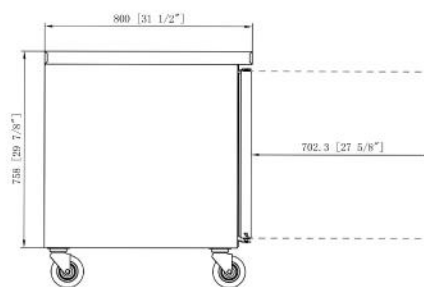

UNDER COUNTER REFRIGERATOR

MODEL: DUC60R

Model:	DUC60R
Rated Voltage:	115V AC
Rated Frequency:	60Hz
Total Input Power:	280W
Total Current:	2.4A
Total Capacity:	15.53 cu ft
Refrigerant:	R290/3.88oz
Climatic Category:	4/5
Protection Type	I
Design pressure	High Side :300PSIG Low Side:150PSIG
Insulation Blowing Gas	C-pentane
Net Weight:	231 lbs
NEMA Cofig.	5-15P

STANDARD FEATURES

BACK MOUNT COMPRESSOR

The back mount compressor structure is placed in the coolest possible area, provides quick and easy service

HIGH QUALITY STEEL

Interior and exterior uses high quality steel minimizes dents, scratches and rust

HIGH DENSITY POLYURETHANE INSULATION CFC

free and high density cell foam is Eco-friendly and more energy efficient

STURDY, CLEAN STAINLESS SHELVING

high quality coated stainless shelves prevent peel and rust.

SELF-CLOSING DOOR SYSTEM

door Automatically close at 60°

REFRIGERATORS OPERATE AT

33 °F - 41 °F

NEMA 5-15P
115/60/1

PLAN VIEW

FRONT VIEW

SIDE VIEW