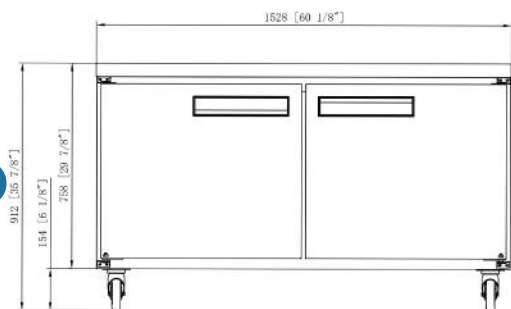

UNDER COUNTER REFRIGERATOR

MODEL: DUC60R

Model:	DUC60R
Rated Voltage:	115V AC
Rated Frequency:	60Hz
Total Input Power:	280W
Total Current:	2.4A
Total Capacity:	15.53 cu ft
Refrigerant:	R290/3.88oz
Climatic Category:	4/5
Protection Type	I
Design pressure	High Side :300PSIG Low Side:150PSIG
Insulation Blowing Gas	C-pentane
Net Weight:	231 lbs
NEMA Cofig.	5-15P

STANDARD FEATURES

BACK MOUNT COMPRESSOR

The back mount compressor structure is placed in the coolest possible area, provides quick and easy service

HIGH QUALITY STEEL

Interior and exterior uses high quality steel minimizes dents, scratches and rust

HIGH DENSITY POLYURETHANE INSULATION CFC

free and high density cell foam is Eco-friendly and more energy efficient

STURDY, CLEAN STAINLESS SHELVING

high quality coated stainless shelves prevent peel and rust.

SELF-CLOSING DOOR SYSTEM

door Automatically close at 60°

REFRIGERATORS OPERATE AT

33 °F - 41 °F

NEMA 5-15P
115/60/1

PLAN VIEW

FRONT VIEW

SIDE VIEW