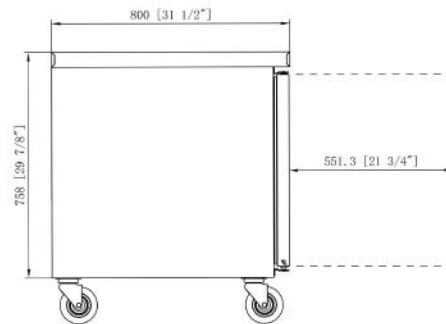

UNDER COUNTER REFRIGERATOR

MODEL: DUC48R

Model:	DUC48R
Rated Voltage:	115V AC
Rated Frequency:	60Hz
Total Input Power:	280W
Total Current:	2.4A
Total Capacity:	12.21 cu ft
Refrigerant:	R290/3.17oz
Climatic Category:	4/5
Protection Type	I
Design pressure	High Side :300PSIG Low Side:150PSIG
Insulation Blowing Gas	C-pentane
Net Weight:	211 lbs
NEMA Cofig.	5-15P

STANDARD FEATURES

BACK MOUNT COMPRESSOR

The back mount compressor structure is placed in the coolest possible area, provides quick and easy service

HIGH QUALITY STEEL

Interior and exterior uses high quality steel minimizes dents, scratches and rust

HIGH DENSITY POLYURETHANE INSULATION CFC

free and high density cell foam is Eco-friendly and more energy efficient

STURDY, CLEAN STAINLESS SHELVING

high quality coated stainless shelves prevent peel and rust.

SELF-CLOSING DOOR SYSTEM

door Automatically close at 60°

REFRIGERATORS OPERATE AT

33 °F - 41 °F

NEMA 5-15P
115/60/1

PLAN VIEW

FRONT VIEW

SIDE VIEW

California Office
2488 Peck Road,
City of Industry, CA 90601
(562) 568-4060
www.dukersusa.com

New Jersey Office
475 S Clinton Ave
South Plainfield, NJ 07080
(800) 608-9289
info@dukersusa.com

Georgia Office
6513 Warren Dr
NW Norcross, GA 30093
(678) 580-3960
service@dukersusa.com

Texas Office
1444 N Cockrell Hill Rd
#104 Dallas, TX 75211
(469) 421-1040
Warrenrty@dukersusa.com