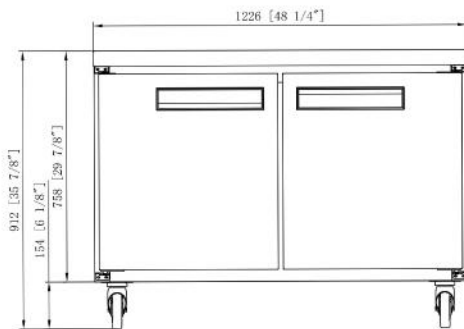

UNDER COUNTER REFRIGERATOR

MODEL: DUC48R

Model:	DUC48R
Rated Voltage:	115V AC
Rated Frequency:	60Hz
Total Input Power:	280W
Total Current:	2.4A
Total Capacity:	12.21 cu ft
Refrigerant:	R290/3.17oz
Climatic Category:	4/5
Protection Type	I
Design pressure	High Side :300PSIG Low Side:150PSIG
Insulation Blowing Gas	C-pentane
Net Weight:	211 lbs
NEMA Cofig.	5-15P

STANDARD FEATURES

BACK MOUNT COMPRESSOR

The back mount compressor structure is placed in the coolest possible area, provides quick and easy service

HIGH QUALITY STEEL

Interior and exterior uses high quality steel minimizes dents, scratches and rust

HIGH DENSITY POLYURETHANE INSULATION CFC

free and high density cell foam is Eco-friendly and more energy efficient

STURDY, CLEAN STAINLESS SHELVING

high quality coated stainless shelves prevent peel and rust.

SELF-CLOSING DOOR SYSTEM

door Automatically close at 60°

REFRIGERATORS OPERATE AT

33 °F - 41 °F

NEMA 5-15P
115/60/1

PLAN VIEW

FRONT VIEW