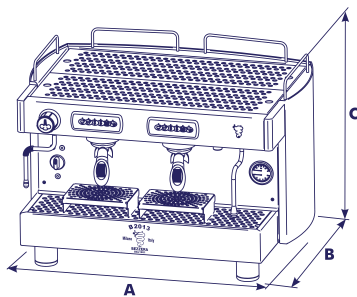

COMPACT LINE – ESPRESSO COFFEE MACHINES

MADE IN ITALY

C2013DE2IS3E
FULLY AUTOMATIC

- Heavy duty 304 Stainless Steel Construction
- Removable stainless steel grids placed under the groups allow to use cups up to 5" tall
- Semi-Automatic
- Thermostatically controlled groups

C2013PM2IS4E
SEMI AUTOMATIC

- Copper Broiler
- Built-in volumetric motor pump connected directly to the water
- Electrical Heating for LL08SPM1IL2 model

SPECIFICATIONS

	C2013DE2IS3E	C2013PM2IS4E
Voltage	220V /50-60 Hz	
Power	2600-3050 W	
Boiler	8 Liters (2.1 gal.)	
Product Dimensions	23.6" (A) x 19.4" (B) x 21" (C)	
Net weight	125 lbs	
Shipping Dimensions	22" (A) x 21" (B) x 25" (C)	
Gross weight	154 lbs	
Inlet Connection	G 3/8"	
Outlet Connection	G 3/4"	