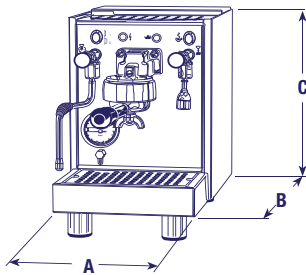

## MATRIX

- Frame and body in AISI 304
- Automatic daily on/off setting
- Automatic Backflush program
- Settable pre-infusion
- Water filter alarm and maintenance cycles
- Calibration Intensity and RGB LED color
- Selection of supply from the water mains or from the tank
- Water heater priority setting
- No water connection needed

### SPECIFICATIONS

Voltage	110V /50-60 Hz
Power	800W
Coffee Boiler	1.5 Liters (0.4 gal.)
Service Boiler	1 Liter (0.26 gal.)
Tank	4 Liters (1 gal.)
Product Dimensions	21.25" (A) x 15.74" (B) x 23.62" (C)
Net weight	71 lbs
Gross weight	80 lbs