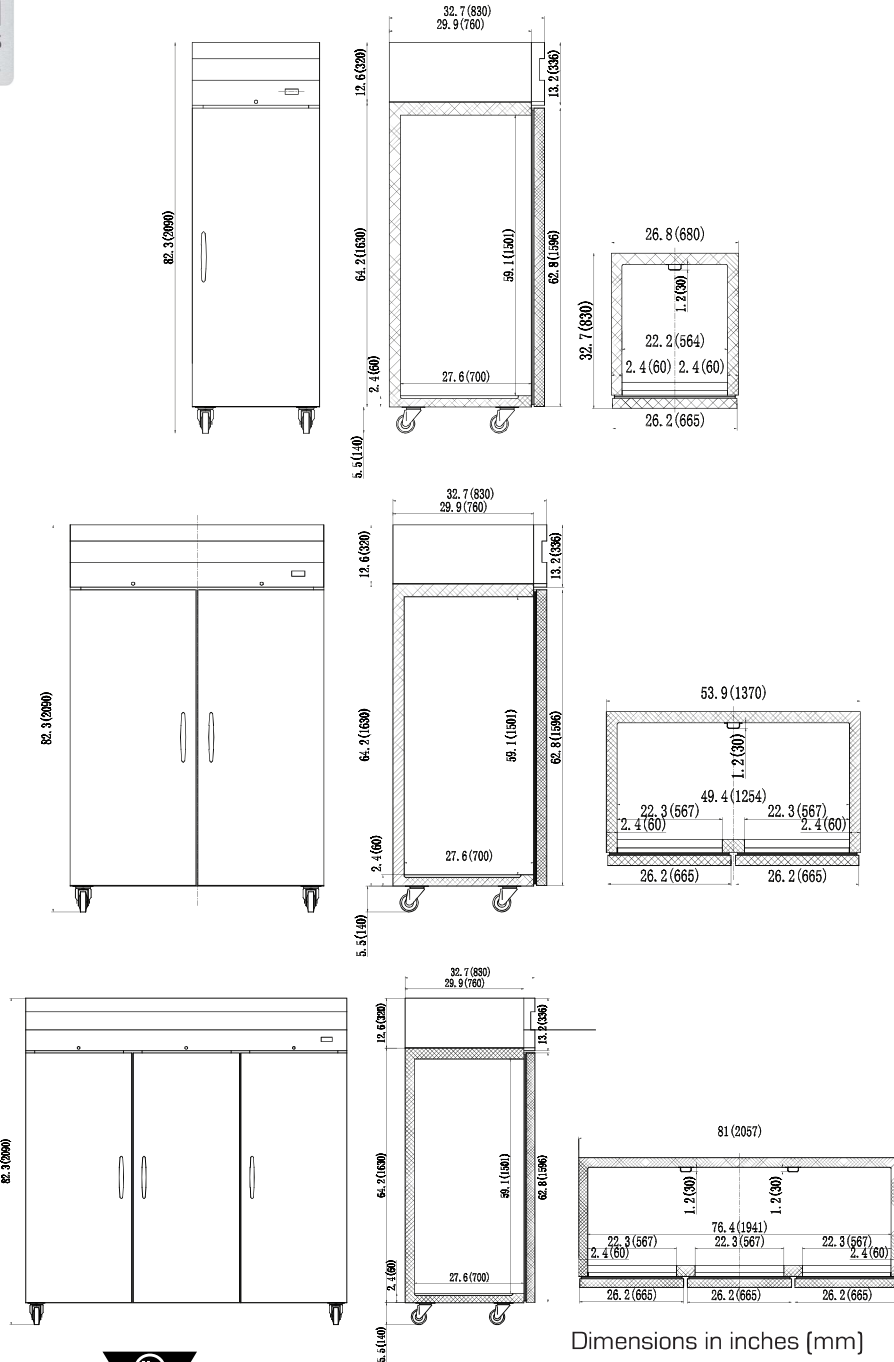

### Specifications

MODEL	DOORS	EXT DIMENSIONS W x D x H	INT. DIMENSIONS W x D x H	AMPS	H.P.	SHIP WEIGHT
KT28R*	1	26.8 x 32.7 x 82.3	22.2 x 27.6 x 59.1	6	3/8	307 lbs
KT56R*	2	53.9 x 32.7 x 82.3	49.4 x 27.6 x 59.1	9	1/2	490 lbs
KT82R	3	81.0 x 32.7 x 82.3	76.4 x 27.6 x 59.1	10	3/4	598 lbs

# REACH-IN TOP-MOUNT SERIES - REFRIGERATORS

Dimensions in inches (mm)

CERTIFIED TO ANSI/NSF-7 STANDARDS

5659 Royalmount Ave.  
 Montreal, QC, Canada H4P 2P9  
 Telephone: 514.737.9701 / Toll Free: 888.275.4538  
 Fax: 514.342.3854 / Toll Free: 877.453.8832  
 sales@mvpgroupcorp.com / mvpgroupcorp.com