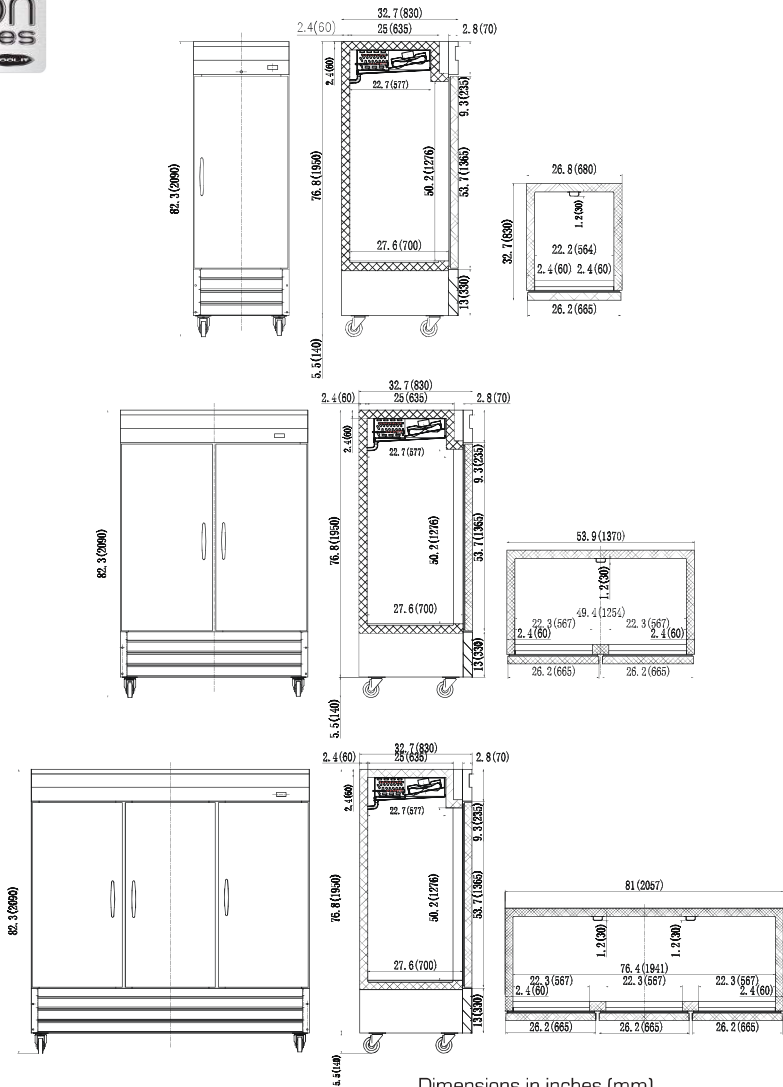

REACH-IN BOTTOM-MOUNT SERIES - FREEZERS

Dimensions in inches (mm)

CERTIFIED TO ANSI/NSF-7 STANDARDS

5659 Royalmount Ave.
Montreal, QC, Canada H4P 2P9
Telephone: 514.737.9701 / Toll Free: 888.275.4538
Fax: 514.342.3854 / Toll Free: 877.453.8832
sales@mvpgroupcorp.com / mvpgroupcorp.com

12000 Biscayne Blvd., Suite # 108
Miami, FL, United States 33181
Telephone: 786.600.4687 / Toll Free: 844.218.8477
Fax: 786.661.4100