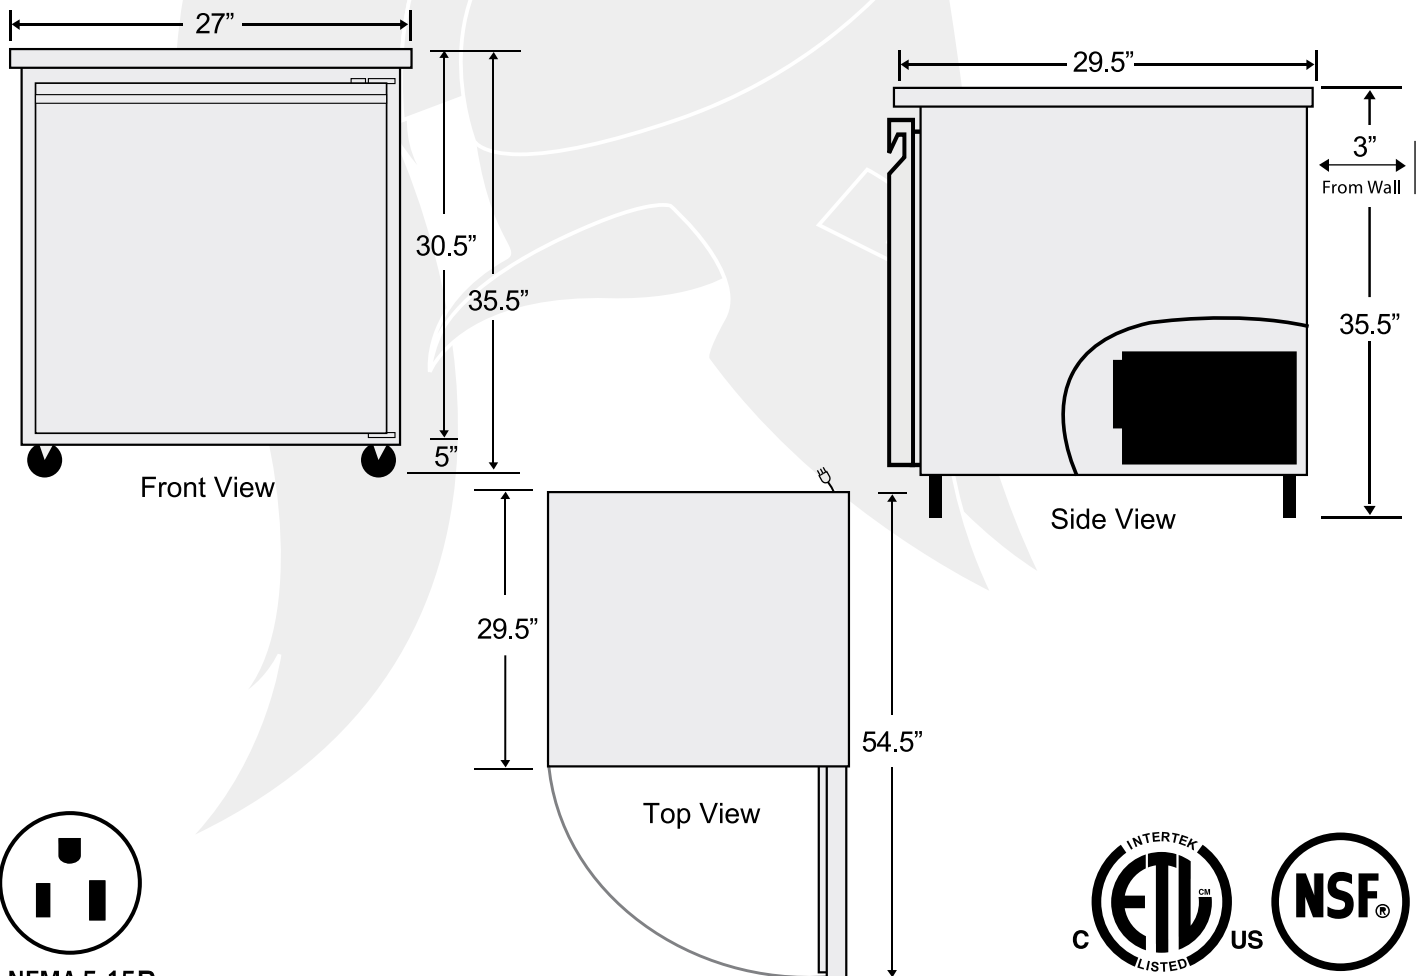

Electrical

Voltage	120
Amps	5.2
Hz	60
Phase	1

NEMA 5-15P