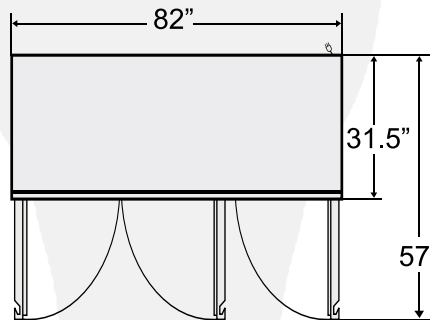

BISON

REFRIGERATION

Includes 1 Year Parts + Labor / 5 Year Compressor Warranty
BRR-71 3 Door Stainless Reach-In Cooler

Dimensions

Exterior Dimensions (Inches)	82" x 31.75" x 83.25"
Interior Dimensions (Inches)	77" x 27" x 58"
Packaging Dimensions (Inches)	83.7" x 33.1" x 88.5"
Capacity (cu. ft.)	71 cu. ft.
Gross Weight (lbs)	617 lbs

Cooling

Temperature Range	33° ~ 40° F
Refrigerant	R-134A
Refrigerant Amount (oz)	19.7
Maximum Ambient Temperature Rating	100.4° F
Defrost Method	Air Defrost
Defrost Power (W)	0
Cooling Method	Ventilated
Temperature Controller	Digital
Compressor H/P	1/2

Construction

Exterior Material	430 series stainless steel
Interior Material	430 series stainless steel
Insulation Material	Polyurethane
Insulation Thickness (mm)	60
# of Doors	3
# of Shelves	9
Shelf Material	Plastic coated steel
Shelf Load Capacity (lbs/pc)	155 lbs

Electrical

Voltage (v/Hz)	115/60
Power (W)	650
Power Consumption (kw/24hr)	3.4
Phase	1

Top View

NEMA 5-15P