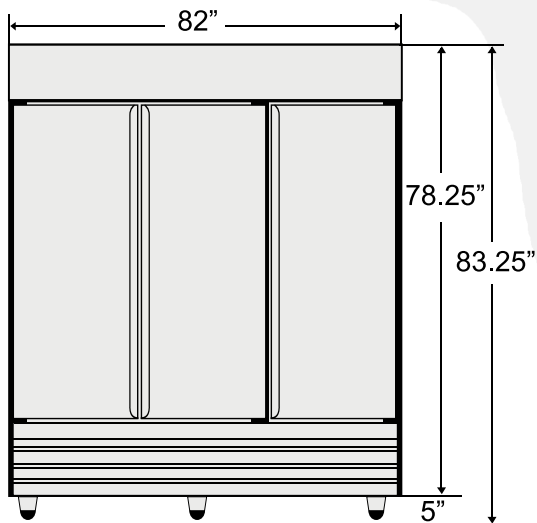

BISON

REFRIGERATION

Includes 1 Year Parts + Labor / 5 Year Compressor Warranty
BRR-71 3 Door Stainless Reach-In Cooler

Dimensions

Exterior Dimensions (Inches)	82" x 31.75" x 83.25"
Interior Dimensions (Inches)	77" x 27" x 58"
Packaging Dimensions (Inches)	83.7" x 33.1" x 88.5"
Capacity (cu. ft.)	71 cu. ft.
Gross Weight (lbs)	617 lbs

Cooling

Temperature Range	33° ~ 40° F
Refrigerant	R-134A
Refrigerant Amount (oz)	19.7
Maximum Ambient Temperature Rating	100.4° F
Defrost Method	Air Defrost
Defrost Power (W)	0
Cooling Method	Ventilated
Temperature Controller	Digital
Compressor H/P	1/2

Construction

Exterior Material	430 series stainless steel
Interior Material	430 series stainless steel
Insulation Material	Polyurethane
Insulation Thickness (mm)	60
# of Doors	3
# of Shelves	9
Shelf Material	Plastic coated steel
Shelf Load Capacity (lbs/pc)	155 lbs

Electrical

Voltage (v/Hz)	115/60
Power (W)	650
Power Consumption (kw/24hr)	3.4
Phase	1

Front View