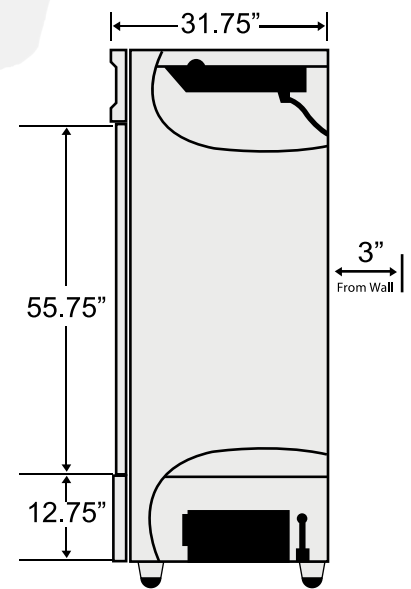

BISON

REFRIGERATION

Includes 1 Year Parts + Labor / 5 Year Compressor Warranty
BRR-71 3 Door Stainless Reach-In Cooler

Dimensions

Exterior Dimensions (Inches)	82" x 31.75" x 83.25"
Interior Dimensions (Inches)	77" x 27" x 58"
Packaging Dimensions (Inches)	83.7" x 33.1" x 88.5"
Capacity (cu. ft.)	71 cu. ft.
Gross Weight (lbs)	617 lbs

Construction

Exterior Material	430 series stainless steel
Interior Material	430 series stainless steel
Insulation Material	Polyurethane
Insulation Thickness (mm)	60
# of Doors	3
# of Shelves	9
Shelf Material	Plastic coated steel
Shelf Load Capacity (lbs/pc)	155 lbs

Electrical

Voltage (v/Hz)	115/60
Power (W)	650
Power Consumption (kw/24hr)	3.4
Phase	1

Front View

Top View

Side View

NEMA 5-15P