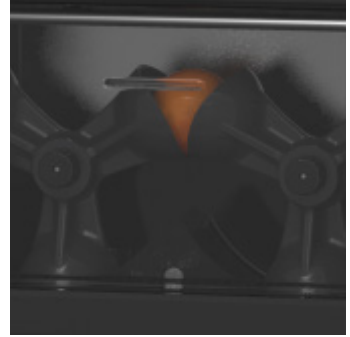

The evolution to Nature

- Smoky grey front cover.
- High quality injected plastic nuts.
- Automatic filter.
- EVS Advanced juice extraction system.
- New blade with improved cut.
- New Self Service Supreme tray.

- **Increased durability:** as there are no elastic belts, there are no breakages, something that could also affect the optimal functioning of the blade.
- **Greater functionality:** avoiding maintenance tasks and replacement of broken or worn belts. Cleaning the kit is also much easier.
- **Greater yield:** the new kit leads to greater juice extraction yield. Thanks to its new design, up to 10% more juice can be obtained.

How does the automatic filter work?

The Auto Cleaning System improves the juicer's efficiency due to the automatic cleaning filter. The new filter has a belt made of polyurethane that moves, thanks to a motor axle, when the squeezer is running. The belt cleans the filter by sweeping the pulp and the seeds resulting from juicing the fruits, which are then collected in the peel collection bins.

Technical features

Fruit per minute	40
Weight	180lbs
Peel collection	29.06 gal
Fruit diameter	2.09"-2.99" Opt: 2.52"-3.46" / 3.03" – 3.94" / 2.09" – 2.99" Opt: 2.52" – 3.46" / 3.03" – 3.94"
Measurements	69.37"(h) x 31.5"(w) x 26.73"(l)
Protection	Blockage sensors
Basket capacity	44 lbs
Programmer	Yes
Filter	Automatic
Dispensing tap	Yes

40 fruits per minute