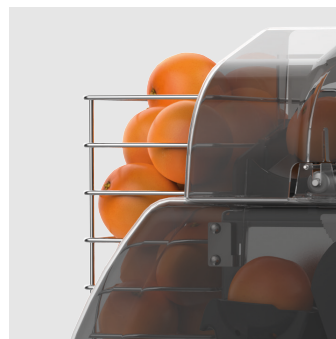

ZUMMO 

Z1 Nature

Smaller in size

This is Zummo's most compact model and it is recommended for premises with limited space. It has been designed to be the most effective and profitable solution for businesses with a juice consumption of less than 30 glasses per day.

— **Greater yield:** the new kit leads to greater juice extraction yield. Thanks to its new design, up to 10% more juice can be obtained.

Technical features

Fruit per minute	6,5
Weight	29,5 kg
Peel collection	9 l
Fruit diameter	55-70 mm / 63-75 mm .Opt: 65-80 mm / 75-90 mm
Measurements	678 (a) x 340 (l) x 387 (p) mm
Protection	Blockage sensors
Basket capacity	2,5 kg (optional)
Programmer	Yes

Smoky grey front cover

Standard contact sensor

Optional basket